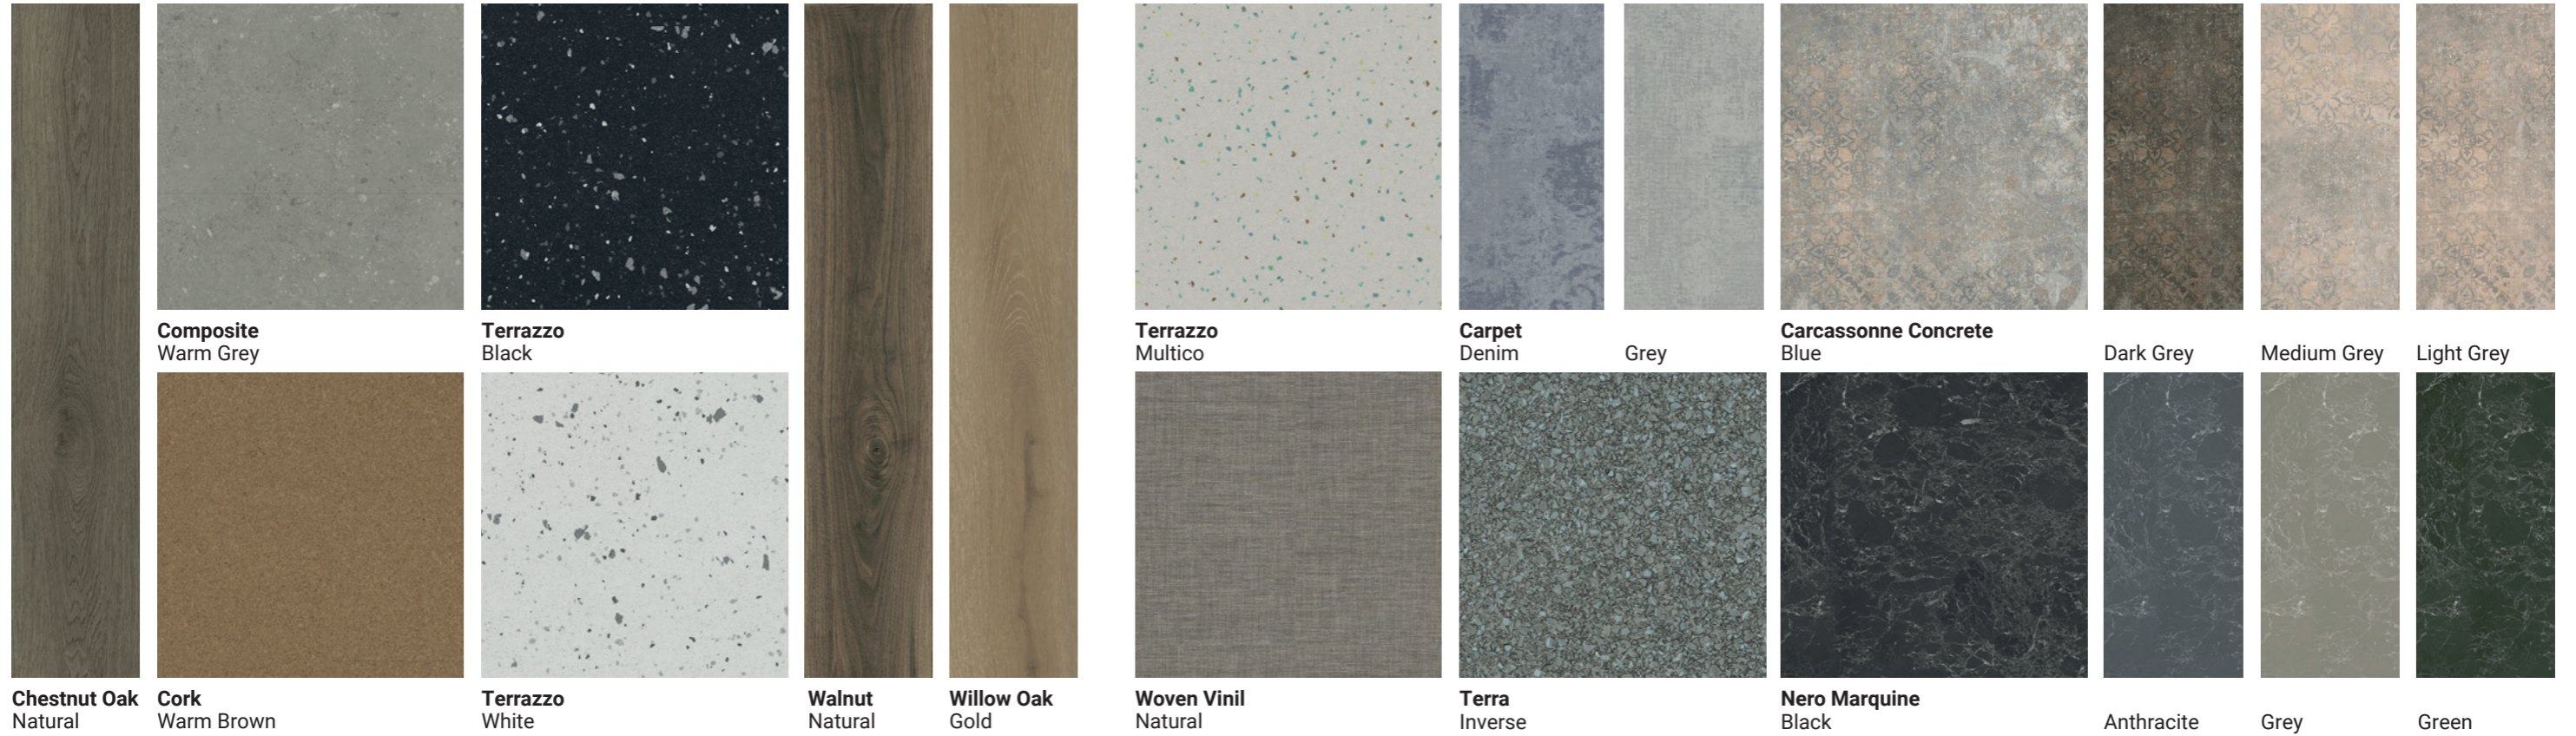

iD Inspiration

LIBRARY OFFER OVERVIEW

Chestnut Oak
Natural

Plain Oak
Blond

Composite
Warm Grey

Cork
Warm Brown

iD Inspiration

LIBRARY OFFER OVERVIEW

Terrazzo
Multico

Carpet
Denim

Carpet
Grey

Woven Vinyl
Natural

Terra
Inverse

Nero Marquine
Black

Nero Marquine
Anthracite

Nero Marquine
Grey

Nero Marquine
Green

Carcassonne Concrete
Blue

Carcassonne Concrete
Dark Grey

Carcassonne Concrete
Medium Grey

Carcassonne Concrete
Light Grey

iD Inspiration

LIBRARY OFFER OVERVIEW

Wenge
Black

Wenge
Natural

Polished Concrete
Medium Grey

Vintage Teak
Natural

Rustic Slate
Black

Soft Walnut
Classical

White Oak
Black

White Oak
Light

iD Inspiration