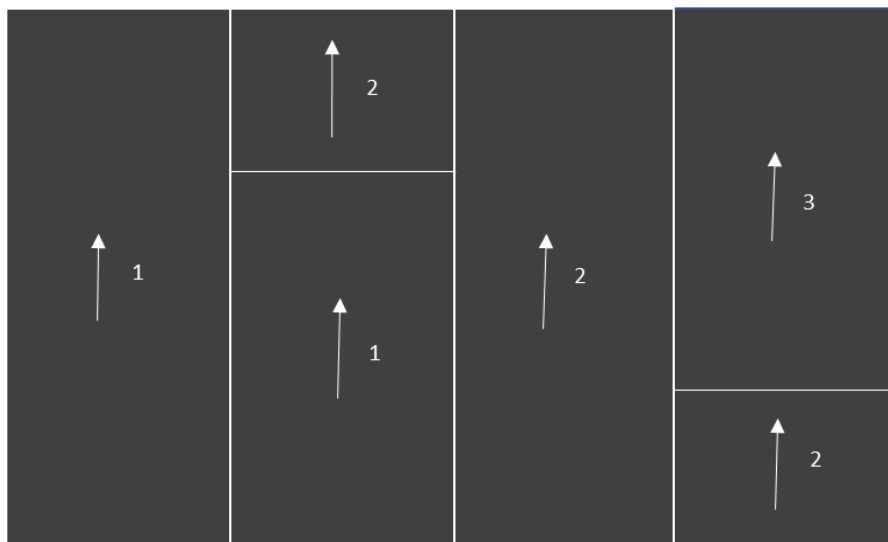

Tarkett Sports recommends to install rolls in same direction.

Same batch for all the same room.

Mark out axis parallel to the wall.

Unroll the rolls along the axis, following the chronological rolls manufacture order, leaving a space of 1 cm between them for at least 24 hours.

Labels are on the subfloor.

Let the Dropzone rolls rest before adjusting the sheets, selvages tight.

If necessary, re-cut the selvages

INSTALLATION

2 – GLUED INSTALLATION

Roll halfway back the sheets carefully on the first half of the sports facility and start from the axis to avoid moving the sheets from their original positions.