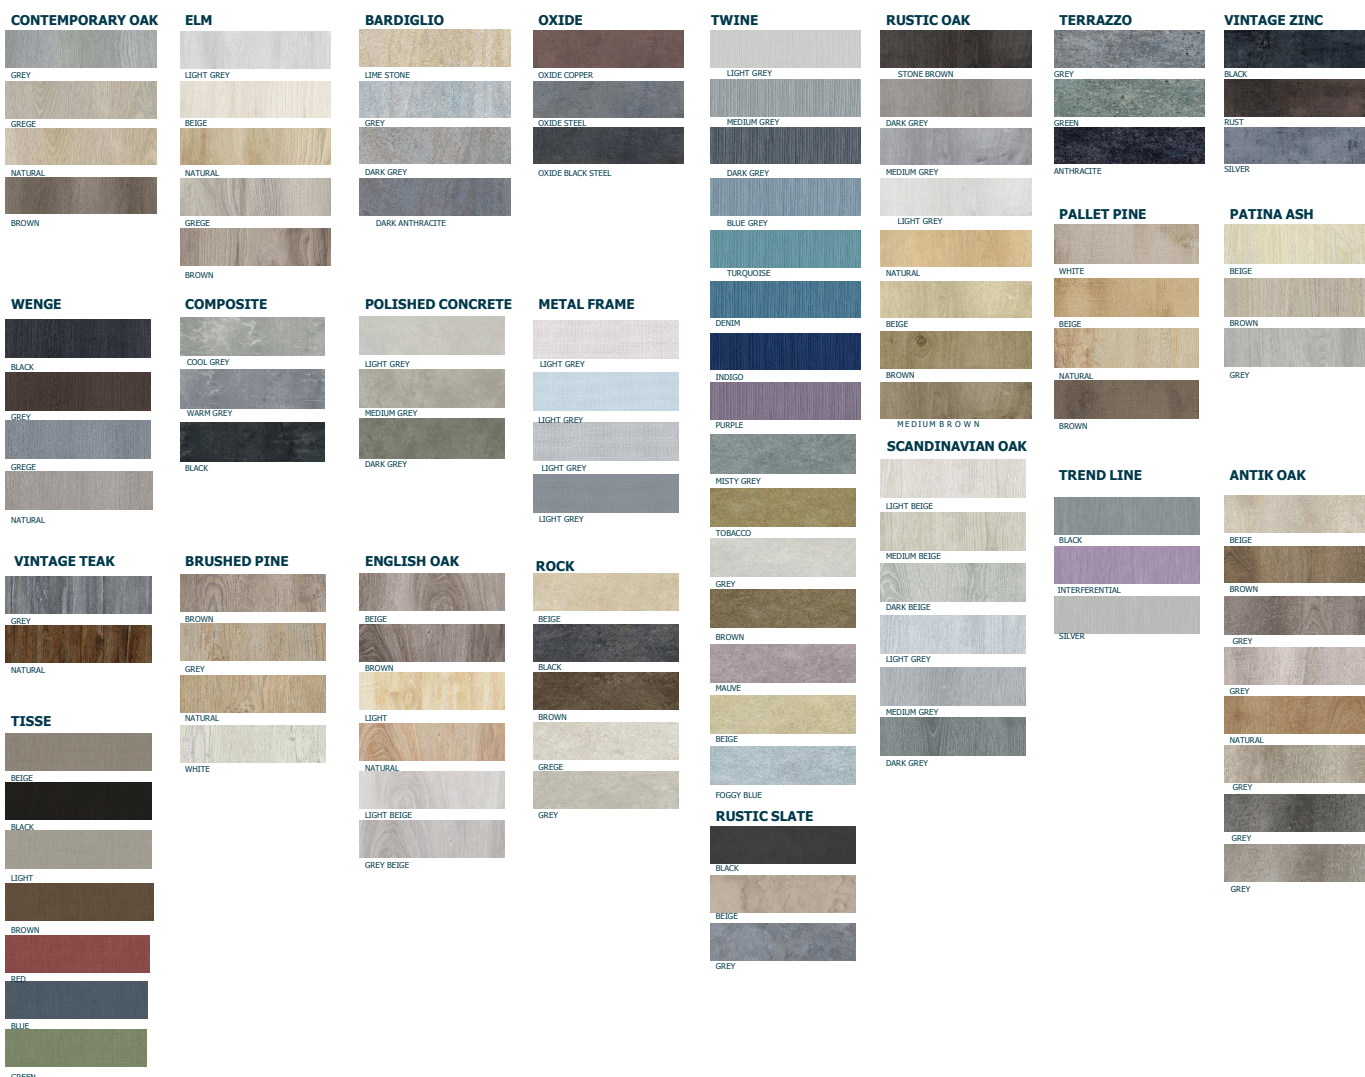

iD Inspiration 55/55 PLUS

DECORS

iD Inspiration 55 : des combinaisons infinies, un large choix de designs et formats pour répondre au mieux à tous les besoins.

110 décors tendances.

9 formats : 5 lames (16,66x100 – 12,5x122 – 20x122 – 25x122 – 25x150)
ou 4 formats dalles (25x50 – 50x50 – 50x100 – 100x100).