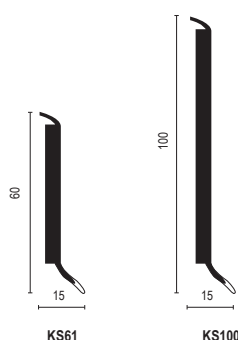

Technical Datasheet

Decorative set-on skirtings

Semi-rigid skirting - KS61 / KS100

SKIRTINGS & COVING

DESCRIPTION

PVC semi-rigid skirting for decorative use with upper and lower soft lips.
Can be used on smooth surface.

Key features:

- Very wide color palette coordinated with Tarkett floor coverings.
- Easy installation thanks to its semiflexible structure.
- Easy cleaning and maintenance.
- Available in 2 heights: 6cm / 10 cm

Compatible flooring:

- Homogeneous & heterogeneous vinyls in rolls
- LVT

Main segments of application:

TECHNICAL INFORMATION

Product	KS61	KS100
Size (mm)	2500 length x 15 width x 60 height	2500 length x 15 width x 100 height
Unit weight (kg)	0,460	0,750

Packaging

Pieces per box	20 pieces x 2,5 m (50lm)	20 pieces x 2,5 m (50lm)
Box size (m)	2,50 x 0,1 x 0,08	2,5 x 0,15 x 0,13
Box weight (kg)	9,15	13,4
Pallet size (m)	2,5 x 0,8 x 0,5	2,4 x 0,8 x 0,6
Pallet weight (kg)	287	235
Boxes per pallet	28	15