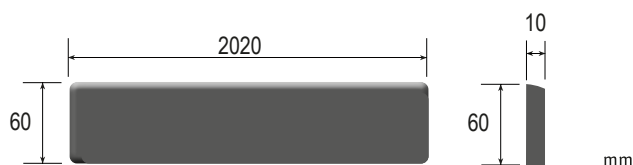

Technical Datasheet

Decorative skirting Set - on skirtings for LVT

SKIRTINGS & COVING

DESCRIPTION

Compact PVC skirting with decorative film and PUR treatment.

Key features:

- Colors coordinated with LVT ranges for perfect finish
- Light weight, more flexible than MDF skirting
- Waterproof (72 hours water immersion without damage)
- Ideal for slightly irregular walls
- PUR surface treatment for high resistance to abrasion

Compatible flooring:

- Homogeneous & heterogeneous vinyls in rolls
- LVT

Main segments of application:

TECHNICAL INFORMATION

Product

Size (mm)	2020 length x 10 thickness x 60 height
Unit weight (g)	570

Packaging

Pieces per box	10 (20.20lm)
Box size (m)	2.05 length x 0.06 width x 0.12 height
Box weight (kg)	6.0
Min. order	1 box

CLEANING & MAINTENANCE

- For daily cleaning, use standard neutral detergents (ph 7)/ damp mopping.
- Do not use solvents.