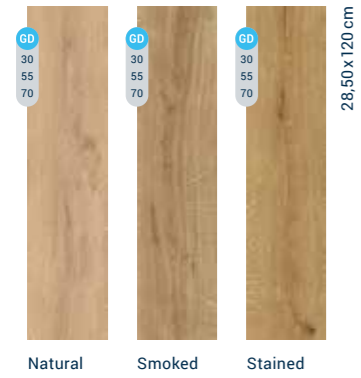

Kleurenkaart

- 1 Variant Oak
- 2 Creek Oak
- 3 Forest Oak
- 4 Classic Pine
- 5 Swiss Oak
- 6 Nomad Oak
- 7 Charred Wood
- 8 American Walnut
- 9 Fibra
- 10 Brushed Elm
- 11 Chatillon Oak
- 12 Wagon Board
- 13 Chestnut
- 14 Douglas Pine
- 15 Patina Concrete
- 16 Belgian Stone
- 17 Travertin Grande
- 18 Marquina Grande
- 19 Carrara Grande
- 20 Breccia
- 21 Cast Concrete
- 22 Emperador
- 23 Sediment
- 24 Century
- 25 Moonstone
- 26 Liguria Slate
- 27 Terrazzo Classical

Variant Oak

Creek Oak

Forest Oak

Classic Pine

Patina Concrete

Belgian Stone

Swiss Oak

Nomad Oak