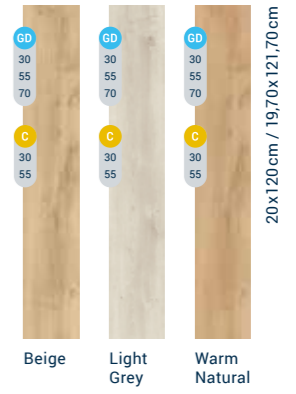

Kleuren-kaart

1. 1 English Oak
2. 2 Contemporary Oak
3. 3 Rustic Oak
4. 4 Scandinavian Oak
5. 5 Antik Oak
6. 6 Brushed Pine
7. 7 Patina Ash
8. 8 Composite
9. 9 Rock
10. 10 Vintage Zinc
11. 11 Oxide

English Oak

Contemporary Oak

Rustic Oak

Scandinavian Oak

Antik Oak

Brushed Pine

Patina Ash

Composite

Rock

Vintage Zinc

Oxide

GD Glue-down: Op voorraad
C Click: Op voorraad

30 0,30: Op voorraad
55 0,55: Op voorraad
70 0,70: Op voorraad