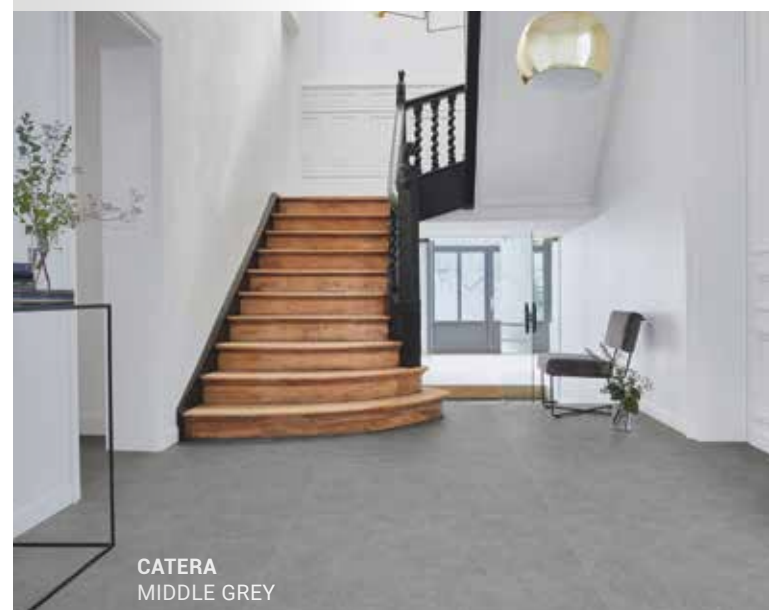

ICONIK 280Tex CATERA

CATERA
MIDDLE GREY