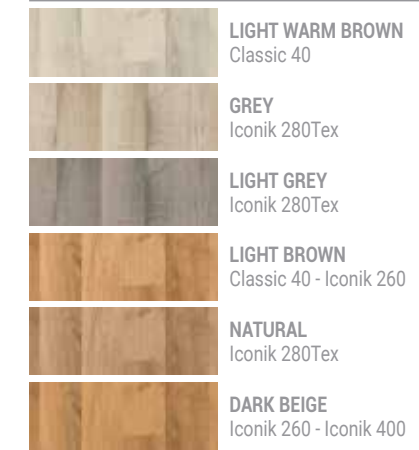

GEA 11,1 x 100 cm 100 x 100 cm