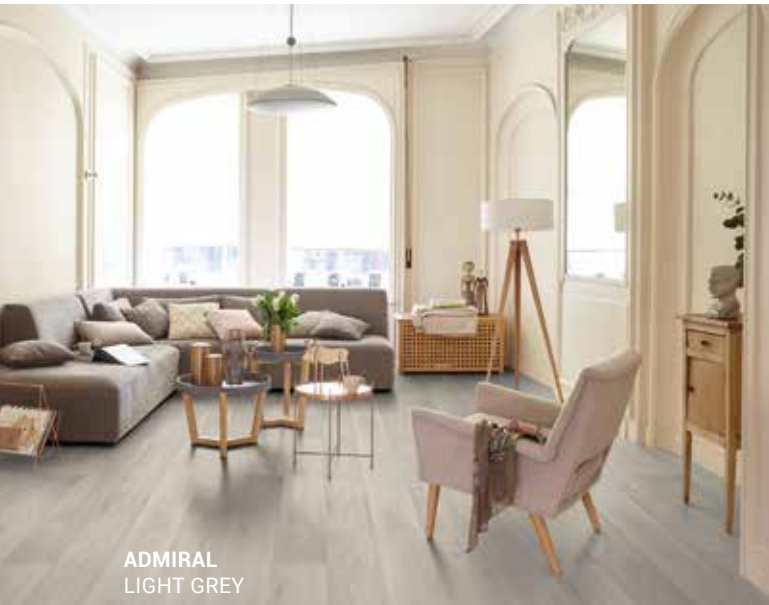

STYLISH CONCRETE  Allover

ALLOVER

DJ  Allover

ICONIK 150 ADMIRAL

		2, 3, 4 m
		20 x 150 cm
		150 x 100 cm
		1,5 mm

EXTREME PROTECTION

5 years GUARANTEE RESIDENTIAL USE

ICONIK 150 AUTHENTIC