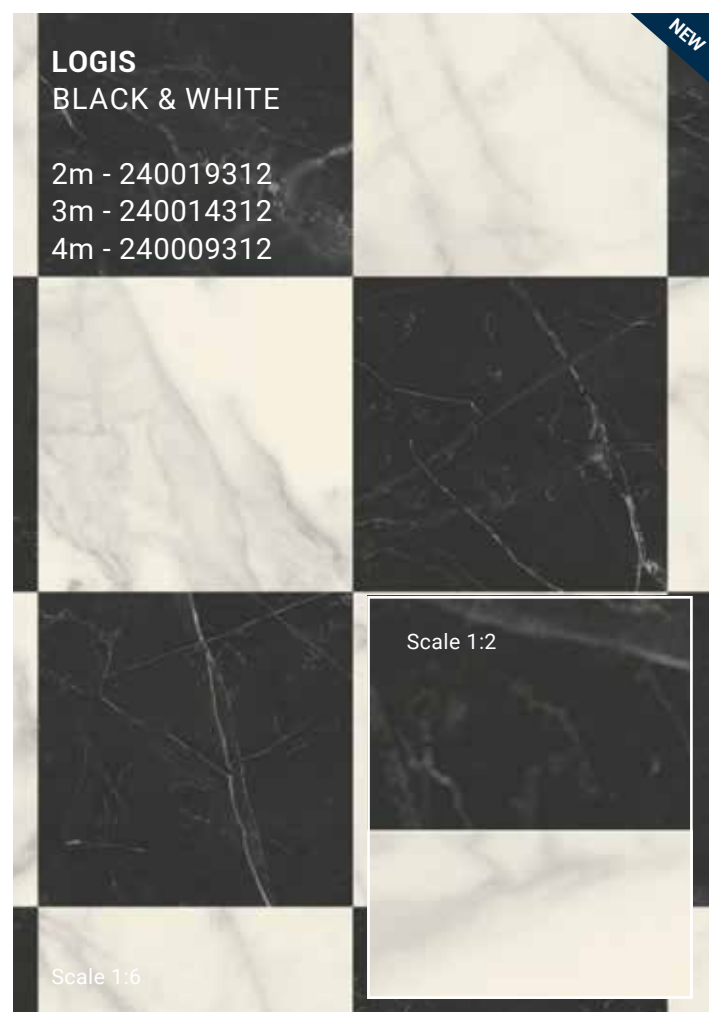

NEW

ICONIK 240 LOGIS

Inspired by the great hall of the French Chenonceau castle, this design is a modernized version of the classic black and white marble floors.

LOGIS
BLACK & WHITE

BLACK & WHITE

Available in 2 & 4m ✂