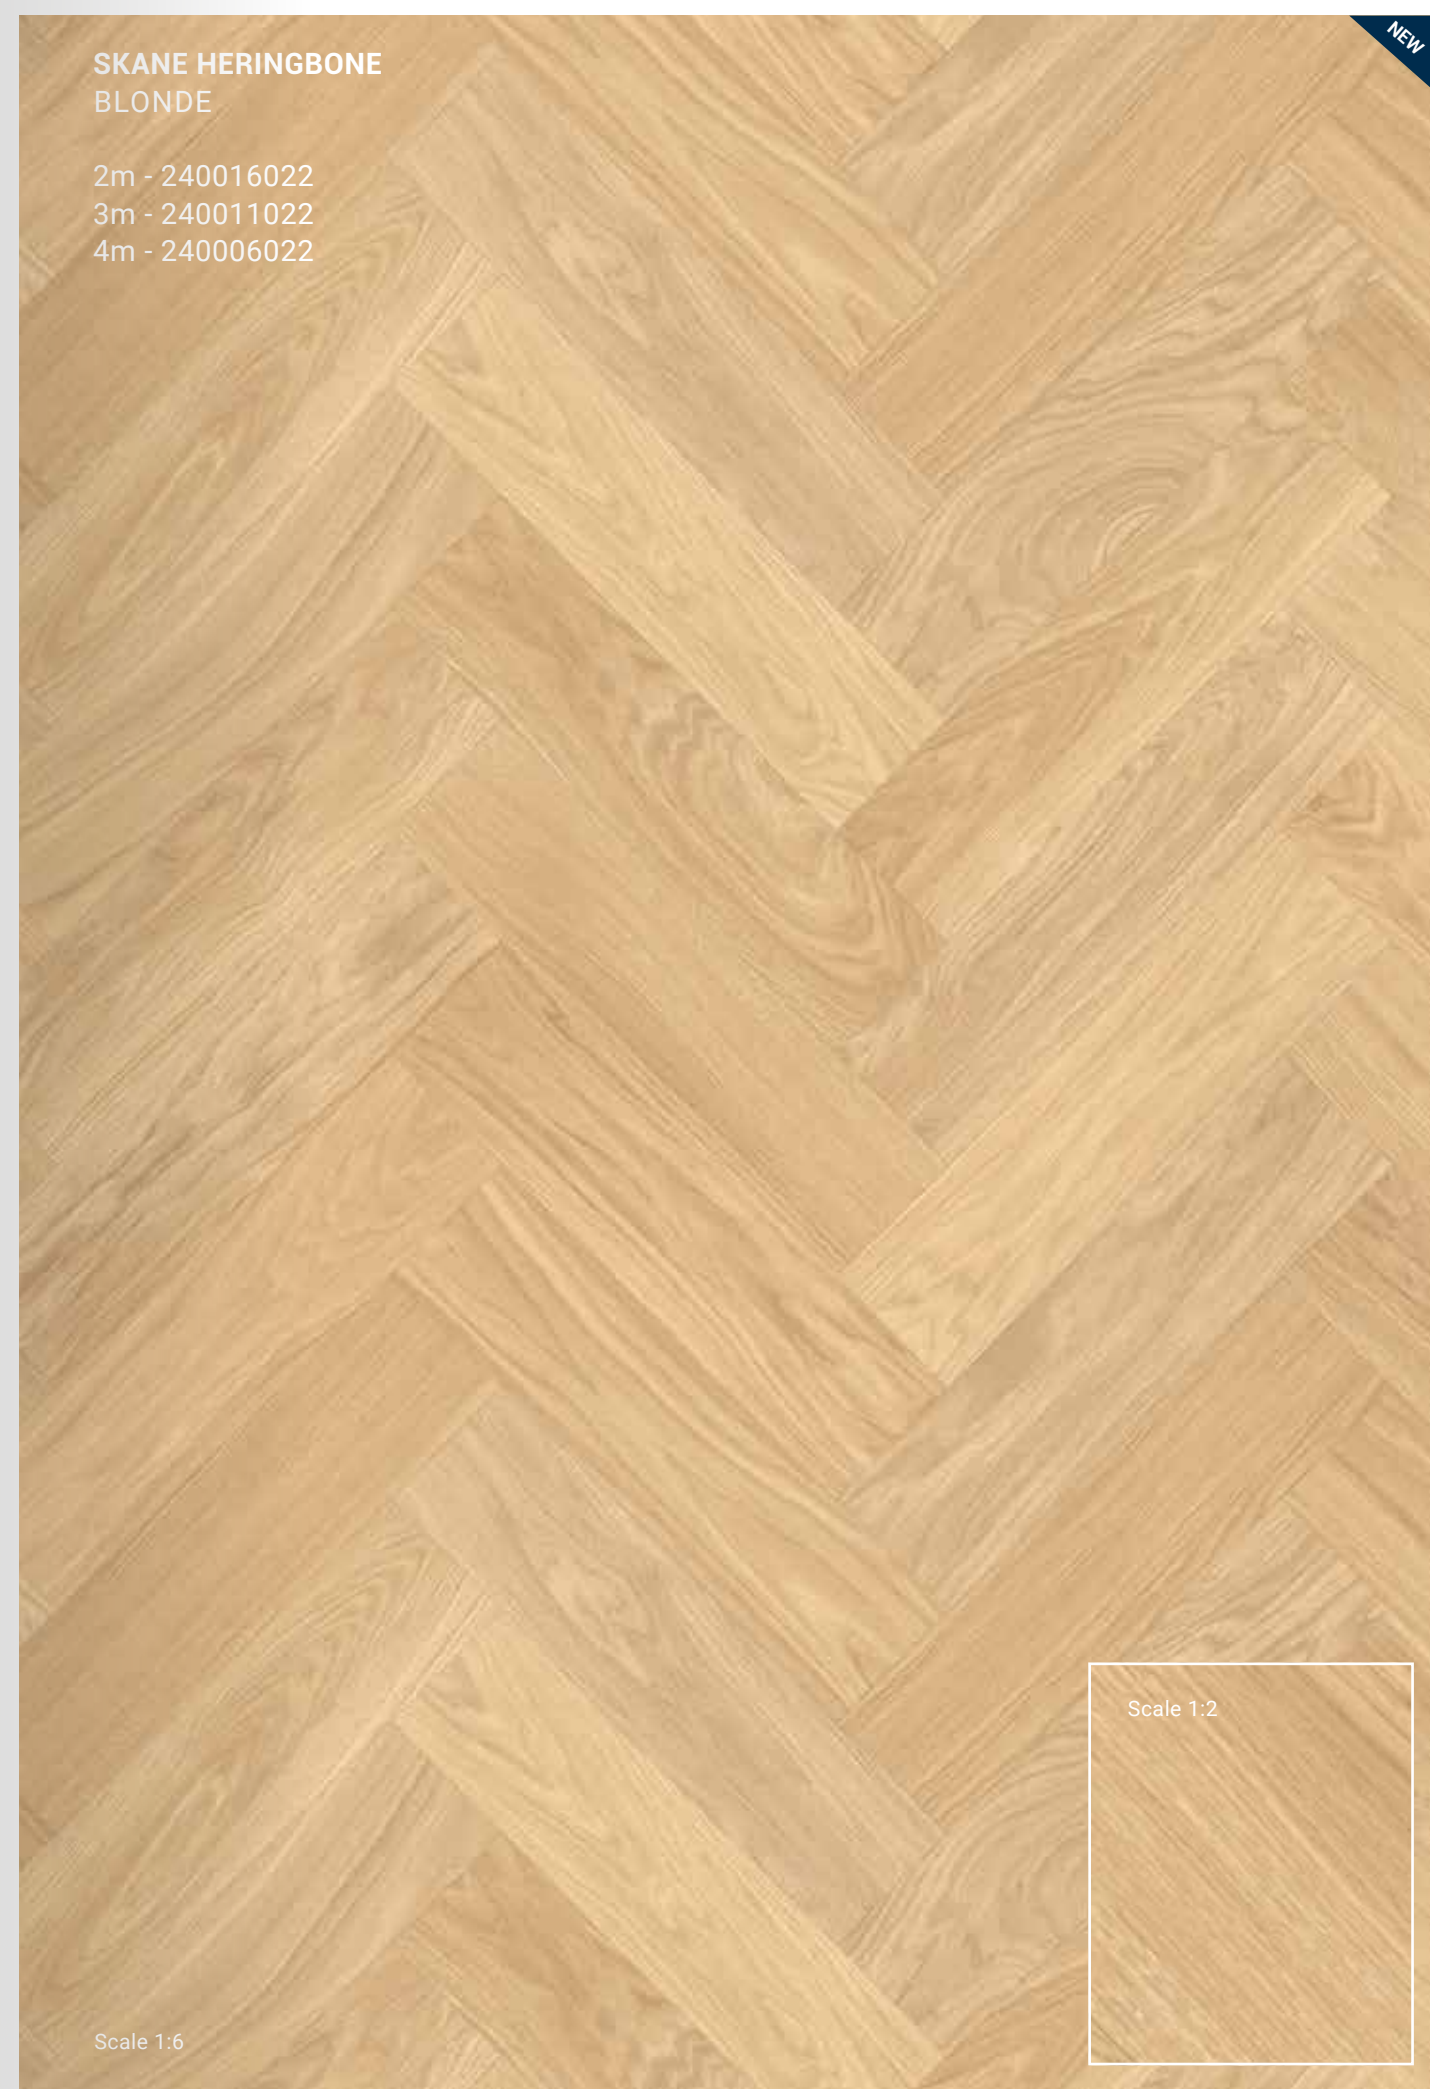

SKANE HERRINGBONE BLONDE

2m - 240016022
3m - 240011022
4m - 240006022

Scale 1:6

Scale 1:2

NEW

ICONIK 150
ICONIK 220Tex
ICONIK 240
ICONIK 260
ICONIK 260Tex
ICONIK 280Tex
ICONIK 300
ICONIK 400
ICONIK 450
CLASSIC 40