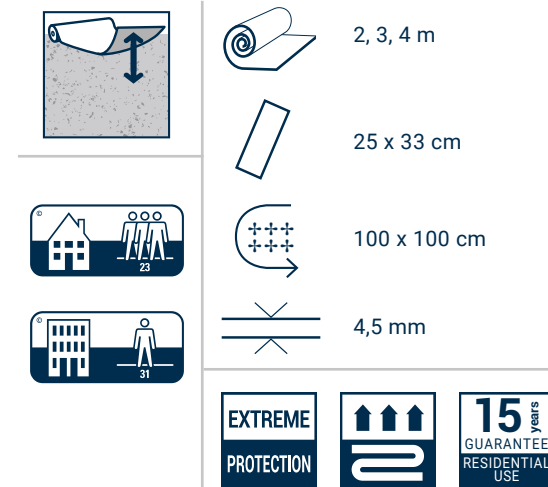

ICONIK 450 GRANITE

2m - 5335056
3m - 5261048
4m - 5203059

Available in 4m ✂

Scale 1:2

Scale 1:6

Available in 4m ✂

2m - 5335055
3m - 5261047
4m - 5203058

Scale 1:2

Scale 1:6

ICONIK 450 KAOLIN

2m - 5335091
3m - 5261091
4m - 5203091

Available in 4m ✂

Scale 1:2

Scale 1:6

Available in 4m ✂

2m - 5335094
3m - 5261094
4m - 5203094

Scale 1:2

Scale 1:6

ICONIK 150
ICONIK 220Tex
ICONIK 240
ICONIK 260
ICONIK 260Tex
ICONIK 280Tex
ICONIK 300
ICONIK 400
ICONIK 450
CLASSIC 40