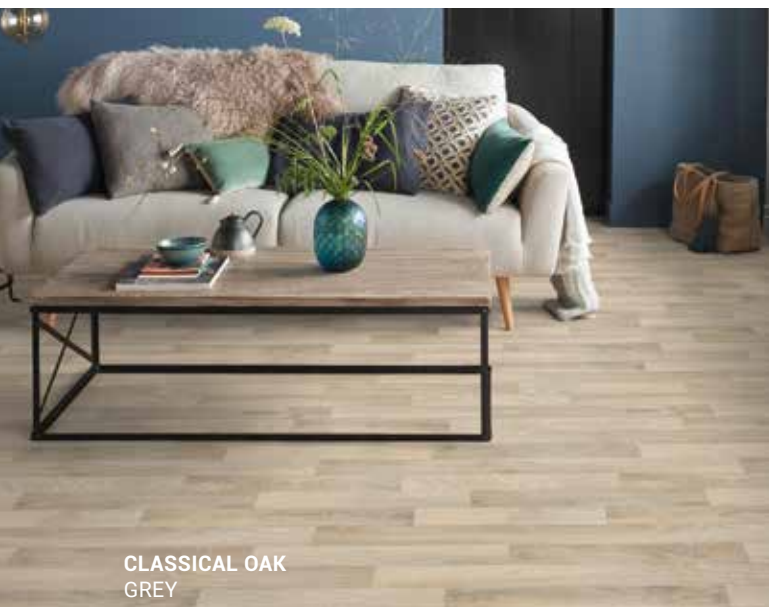

CLASSICAL OAK
NATURAL

ICONIK 280Tex CLASSICAL OAK

CLASSICAL OAK
GREY