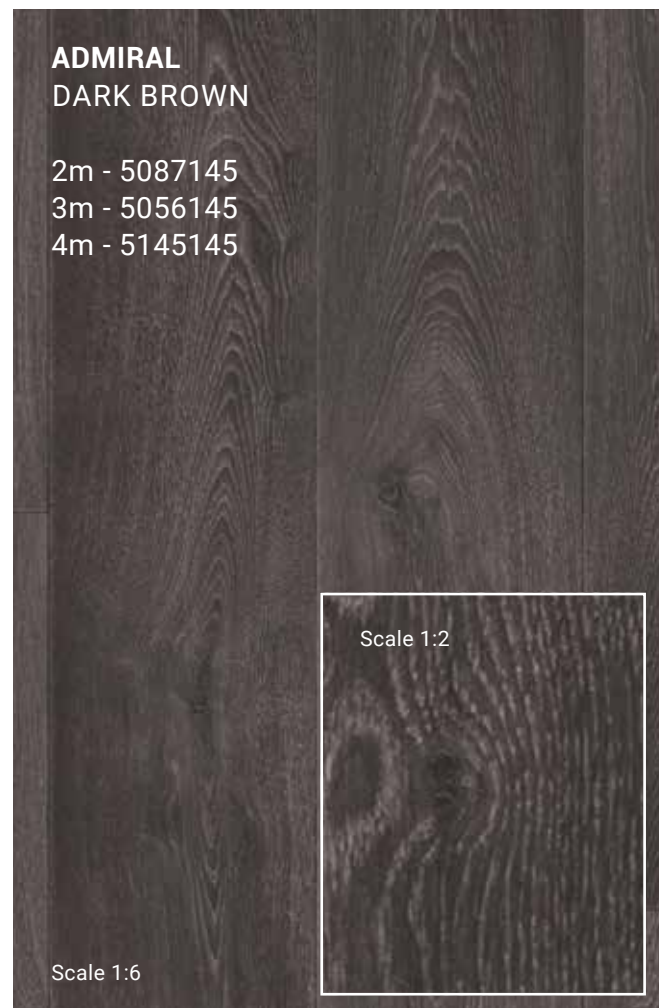

STYLISH CONCRETE  Allover

ALLOVER

DJ  Allover

ICONIK 150 ADMIRAL

		2, 3, 4 m
		20 x 150 cm
		150 x 100 cm
		1,5 mm

EXTREME PROTECTION

5 years GUARANTEE RESIDENTIAL USE

ICONIK 150 AUTHENTIC