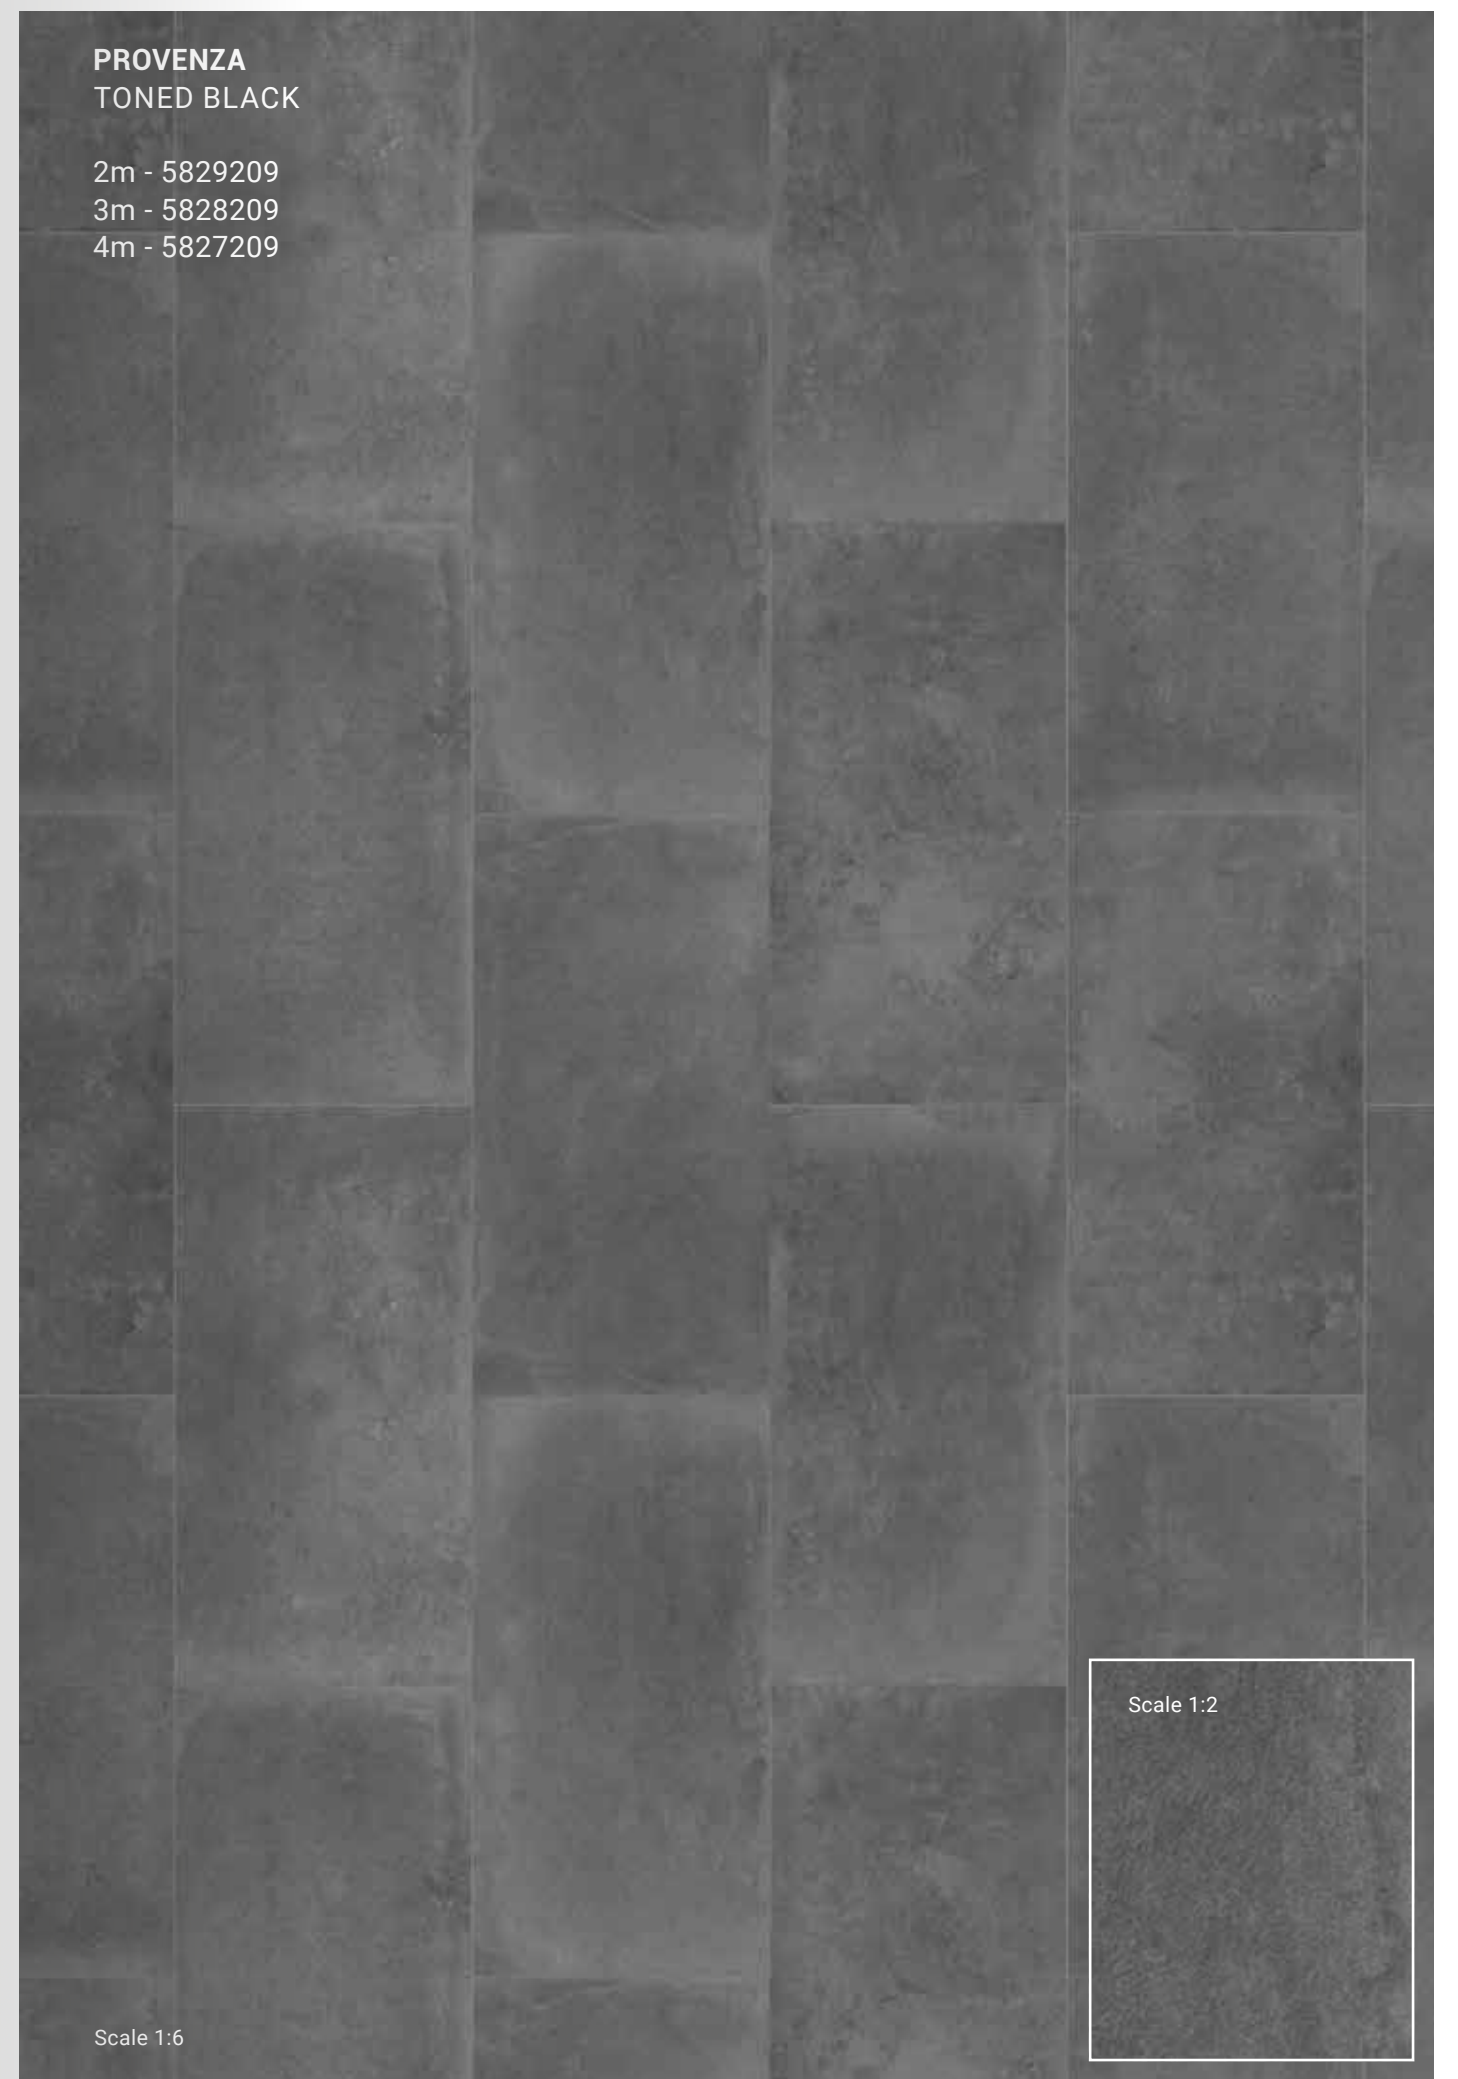

PROVENZA TONED BLACK

2m - 5829209

3m - 5828209

4m - 5827209

Scale 1:6

Scale 1:2

ICONIK 150
ICONIK 220Tex
ICONIK 240
ICONIK 260
ICONIK 260Tex
ICONIK 280Tex
ICONIK 300
ICONIK 400
ICONIK 450
CLASSIC 40