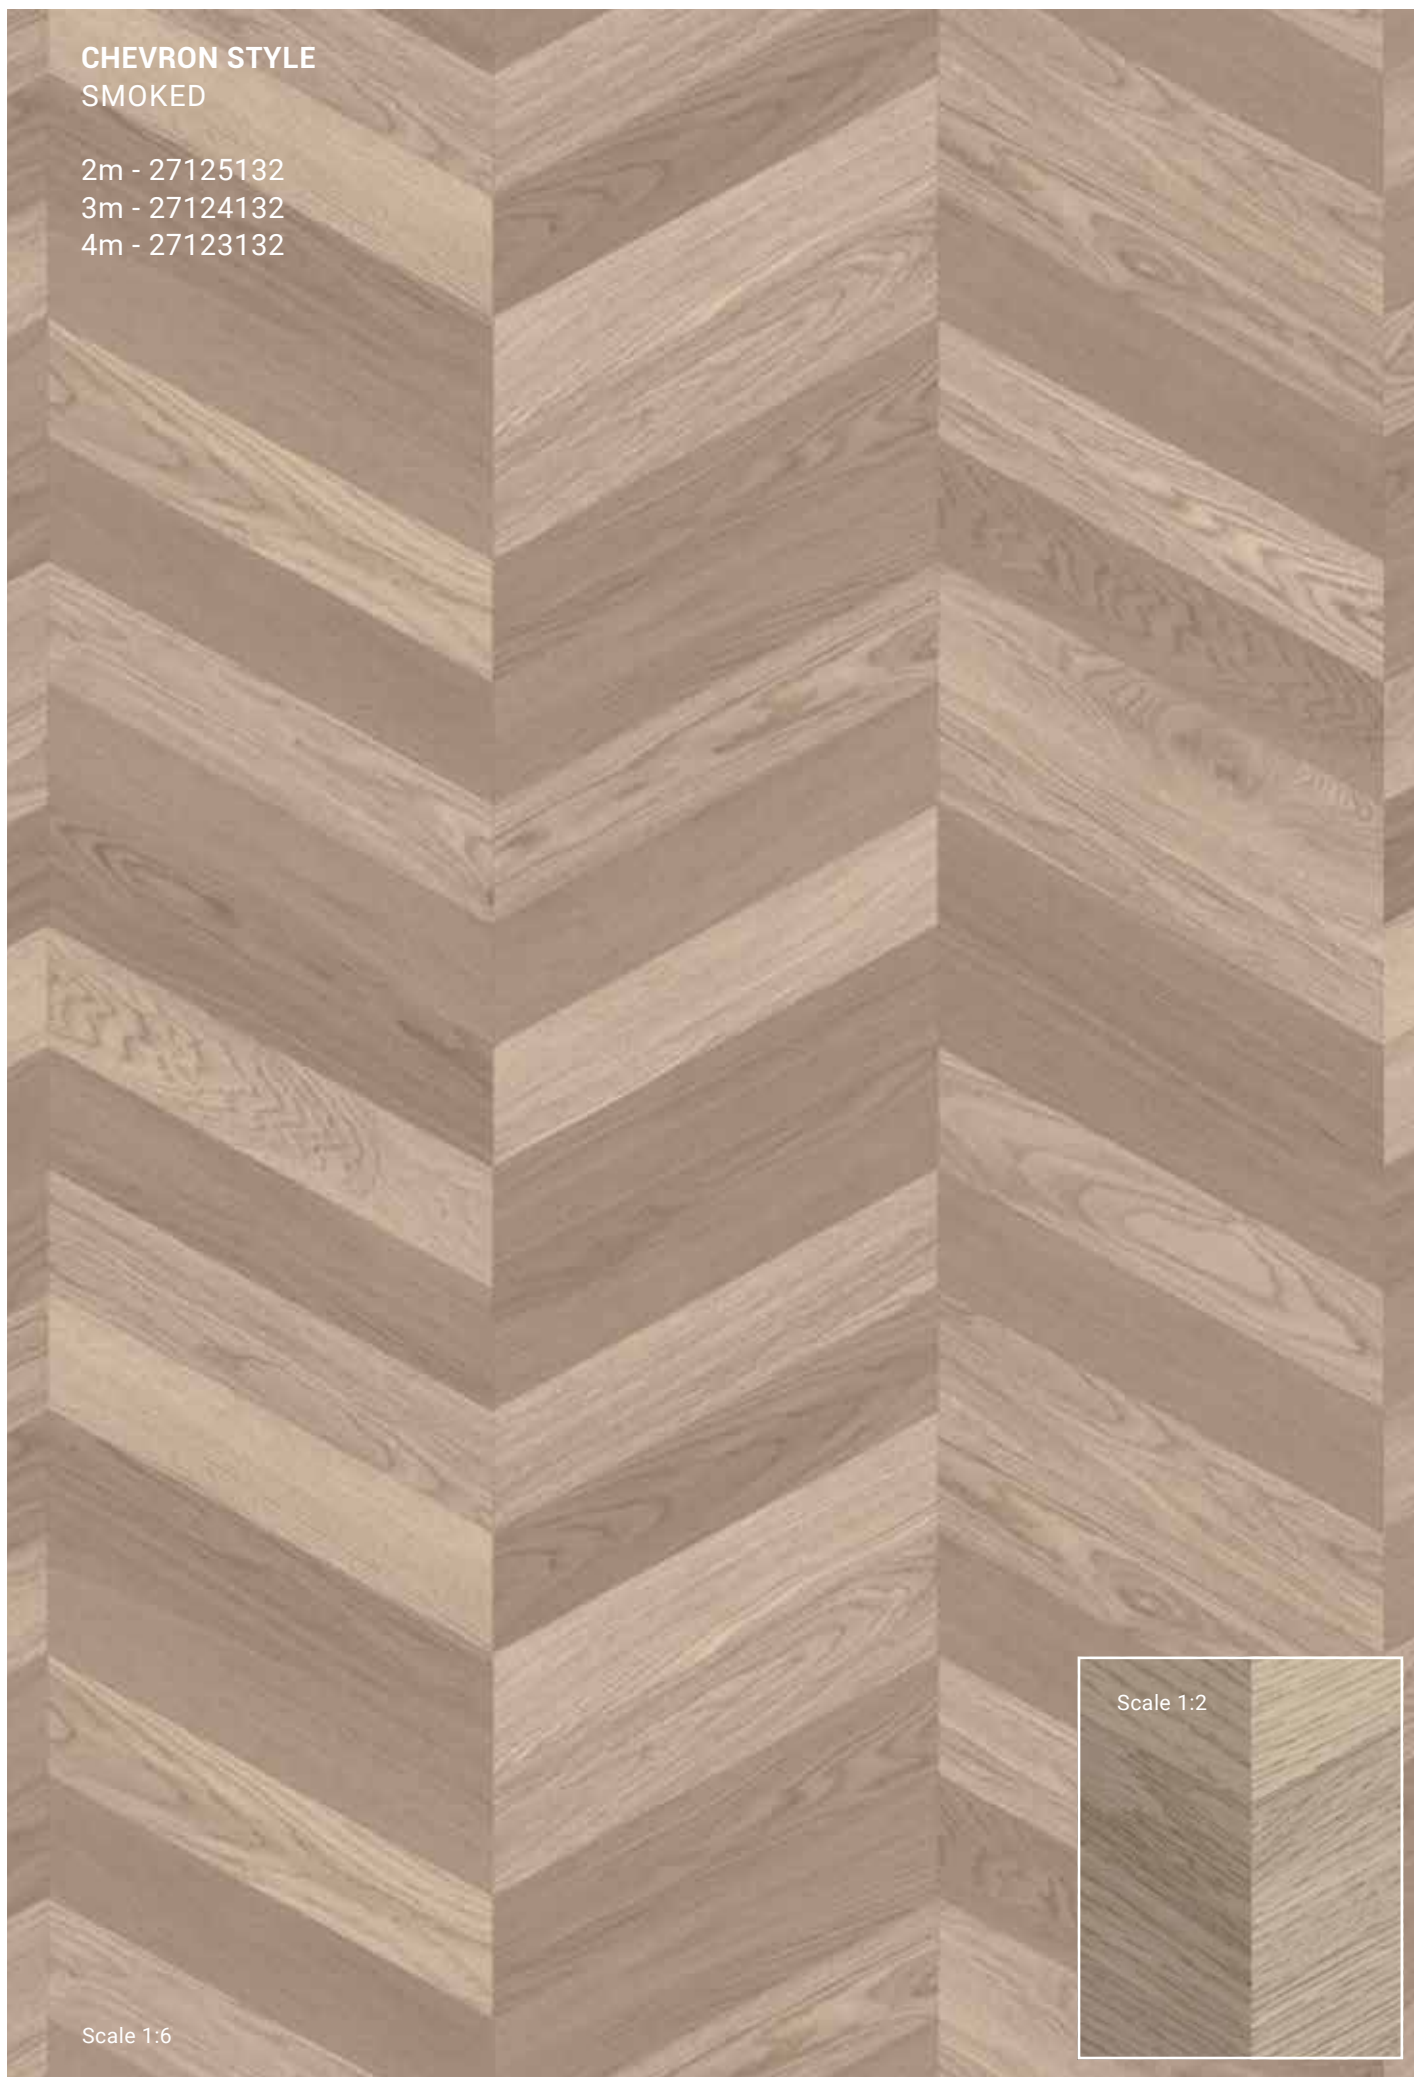

CHEVRON STYLE
SMOKED

2m - 27125132
3m - 27124132
4m - 27123132

Scale 1:6

Scale 1:2