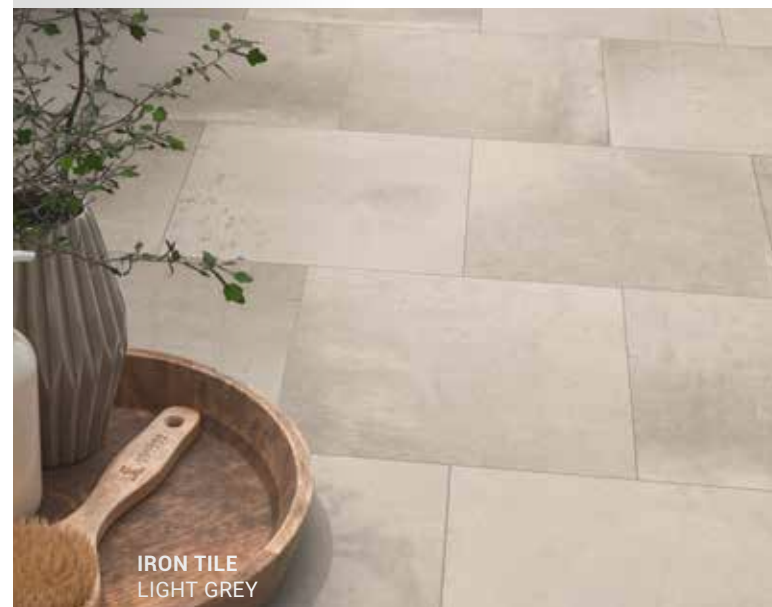

4,0 mm

10 years
GUARANTEE
RESIDENTIAL
USE

ICONIK 400 HENNA

		2, 3, 4 m
		16,5 x 14,2 cm
		100 x 100 cm
		4,0 mm

EXTREME PROTECTION

10 years GUARANTEE RESIDENTIAL USE

ICONIK 400 IRON TILE

		2, 3, 4 m
		33 x 25 cm
		100 x 100 cm
		4,0 mm