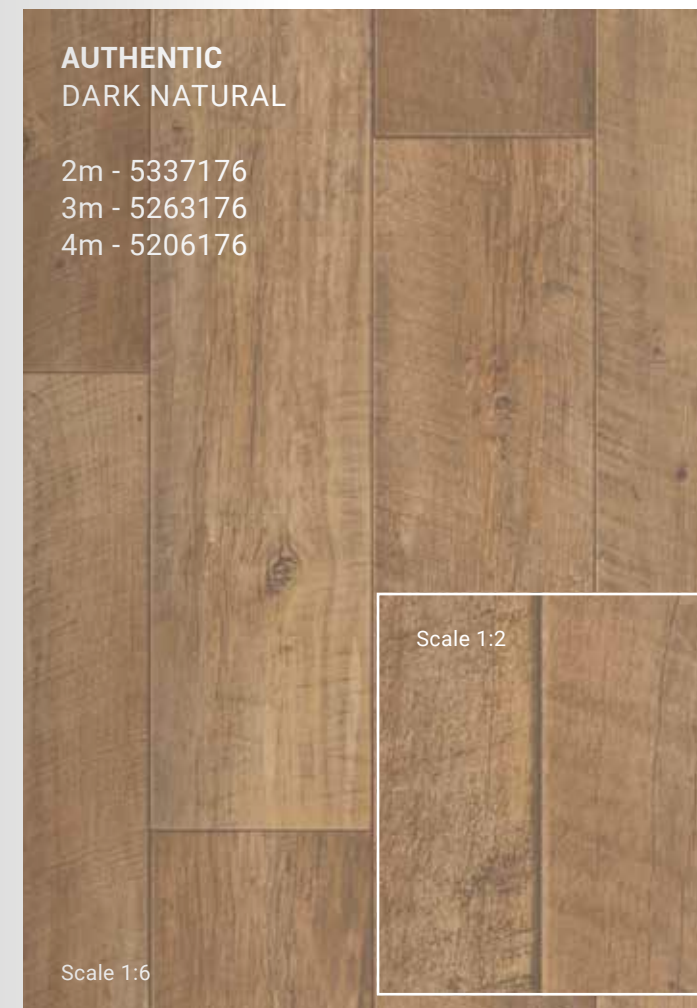

STYLISH CONCRETE  Allover

ALLOVER

DJ  Allover

ICONIK 150 ADMIRAL

		2, 3, 4 m
		20 x 150 cm
		150 x 100 cm
		1,5 mm

EXTREME PROTECTION

5 years GUARANTEE RESIDENTIAL USE

ICONIK 150 AUTHENTIC