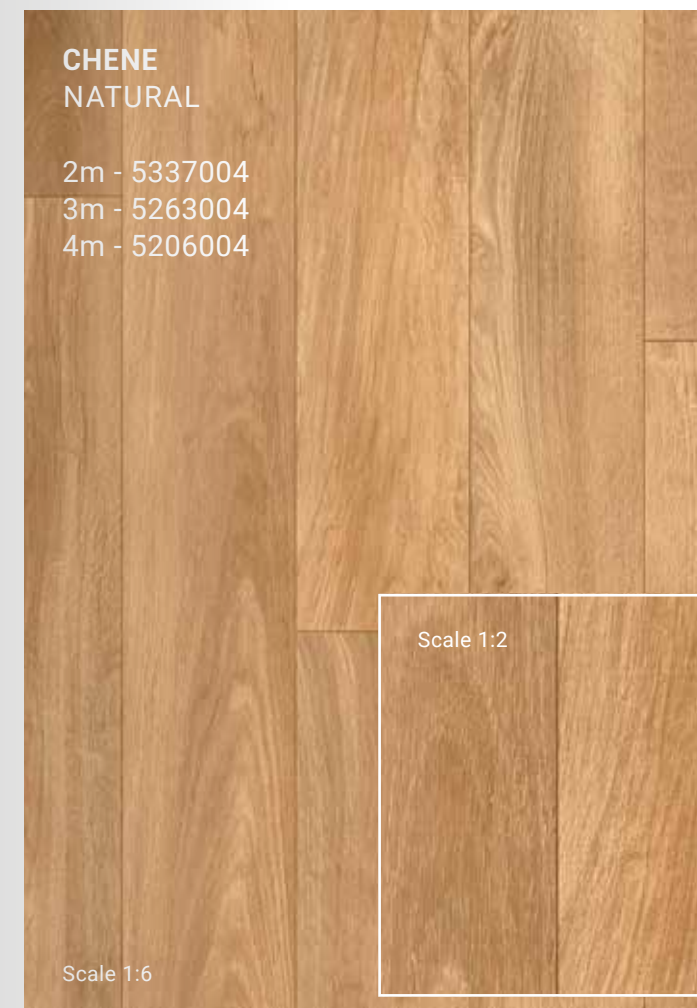

ICONIK 150 BISCAY II

BISCAY II
ALU BROWN

ALU BROWN

		2, 3, 4 m
		9,1 x 100 cm
		100 x 100 cm
		1,5 mm

EXTREME PROTECTION **5 years GUARANTEE RESIDENTIAL USE**

ICONIK 150 CHENE

CHENE
NATURAL

NATURAL