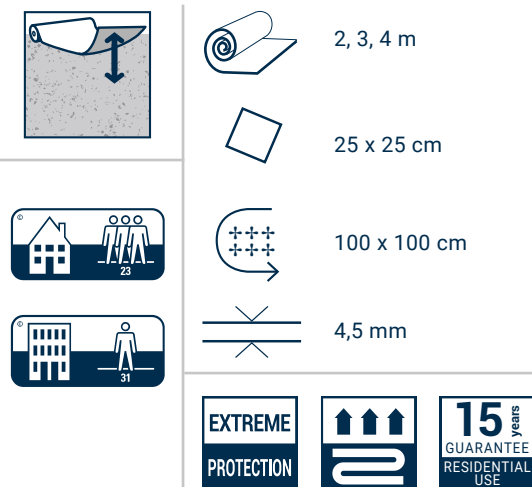

ICONIK 450 GRANITE

2m - 5335056
3m - 5261048
4m - 5203059

Available in 4m ✂

Scale 1:2

Scale 1:6

Available in 4m ✂

2m - 5335055
3m - 5261047
4m - 5203058

Scale 1:2

Scale 1:6

ICONIK 450 KAOLIN

2m - 5335091
3m - 5261091
4m - 5203091

Available in 4m ✂

Scale 1:2

Scale 1:6

Available in 4m ✂

2m - 5335094
3m - 5261094
4m - 5203094

Scale 1:2

Scale 1:6

ICONIK 150
ICONIK 220Tex
ICONIK 240
ICONIK 260
ICONIK 260Tex
ICONIK 280Tex
ICONIK 300
ICONIK 400
ICONIK 450
CLASSIC 40