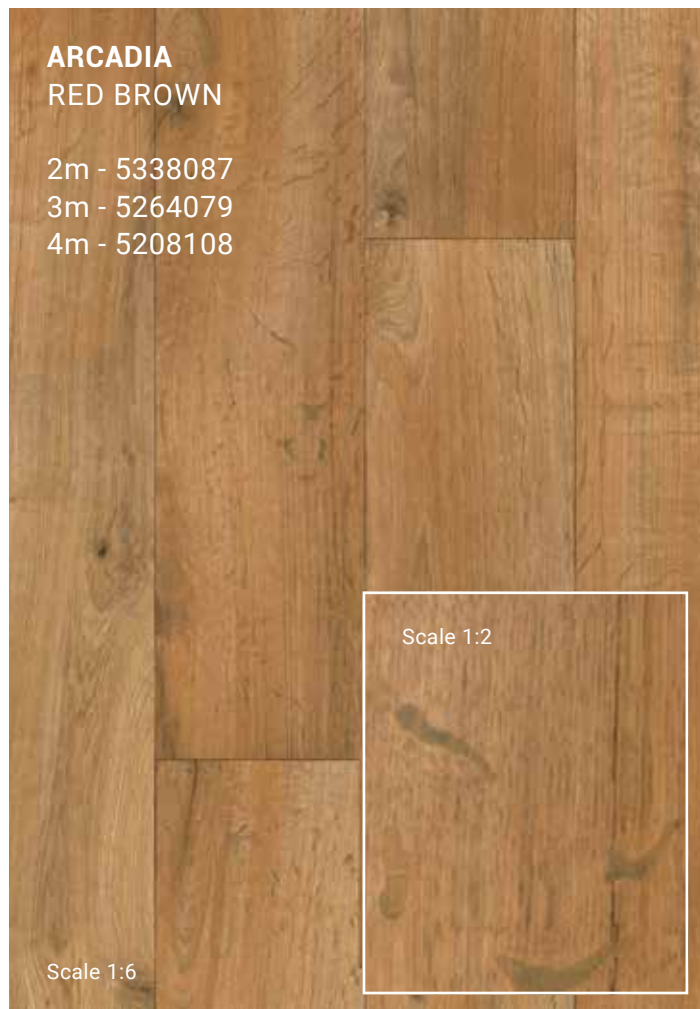

ARCADIA
RED BROWN

2m - 5338087
3m - 5264079
4m - 5208108

Scale 1:2

Scale 1:6