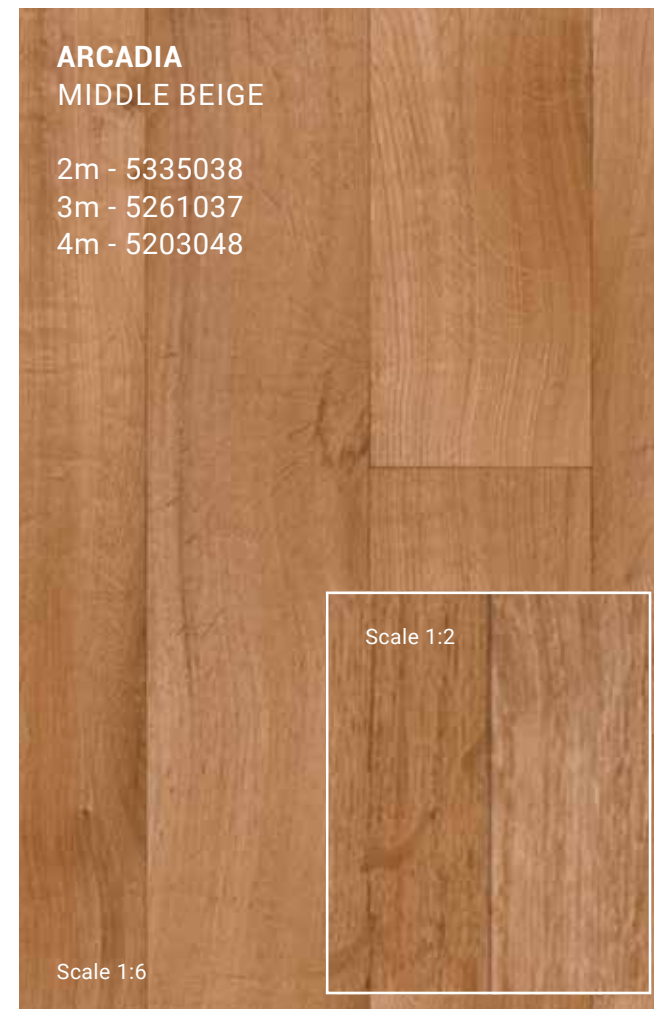

2, 3, 4 m
		16,66 x 100 cm
		100 x 100 cm
		4,5 mm

EXTREME PROTECTION

15 years GUARANTEE RESIDENTIAL USE

Available in 4m