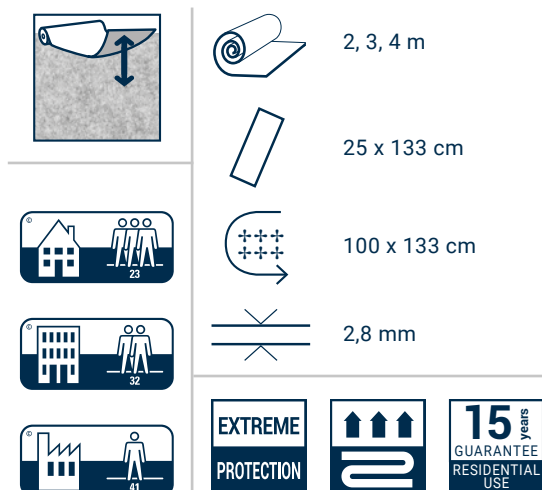

ICONIK 280Tex NOCE CLASSICO

ICONIK 280Tex PRESTIGE OAK

ICONIK 150
ICONIK 220Tex
ICONIK 240
ICONIK 260
ICONIK 260Tex
ICONIK 280Tex
ICONIK 300
ICONIK 400
ICONIK 450
CLASSIC 40