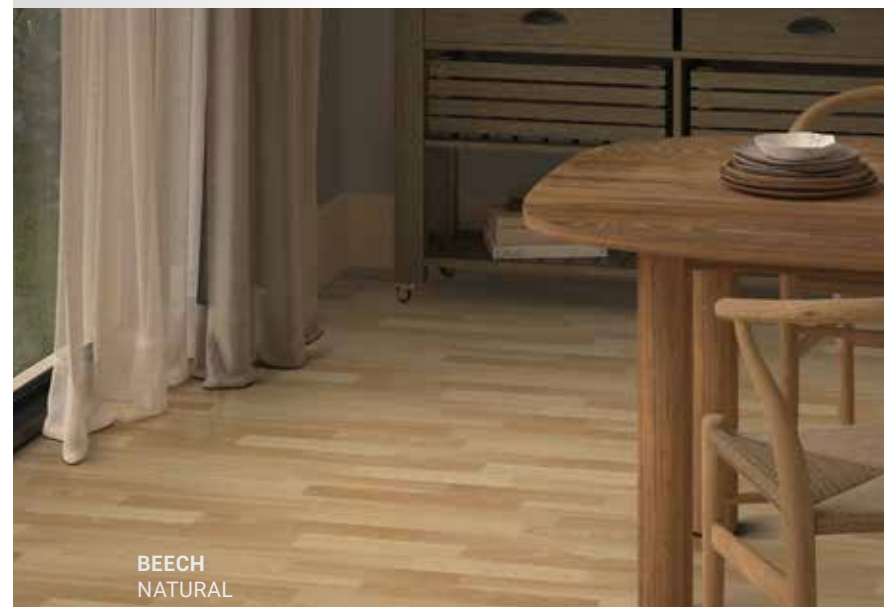

CLASSIC 40 BEECH

BEECH
NATURAL