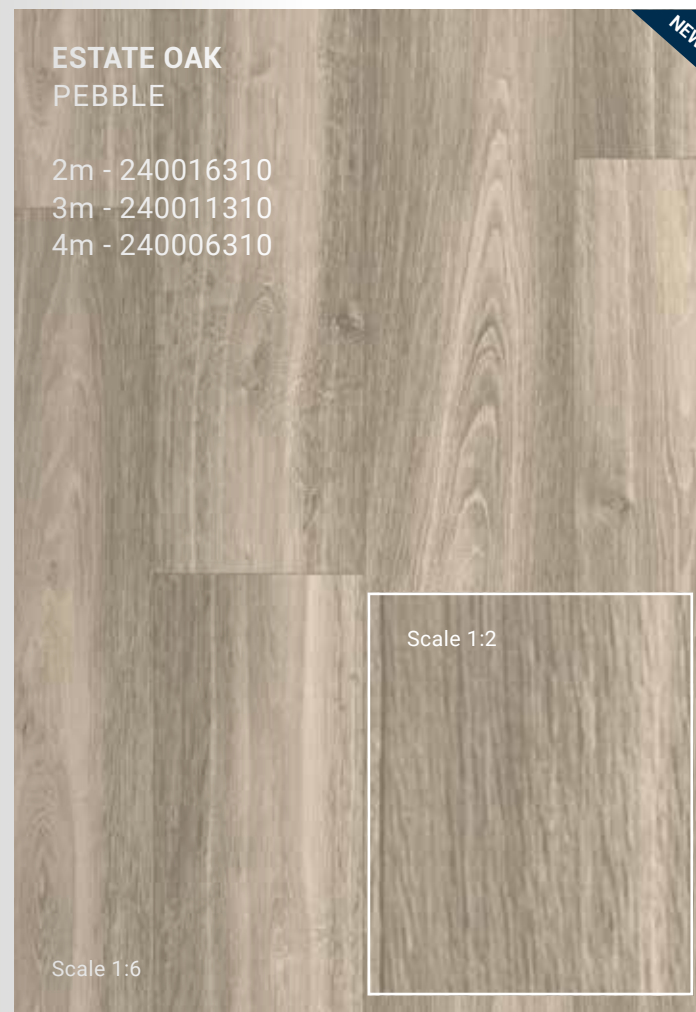

ICONIK 150
ICONIK 220Tex
ICONIK 240
ICONIK 260
ICONIK 260Tex
ICONIK 280Tex
ICONIK 300
ICONIK 400
ICONIK 450
CLASSIC 40