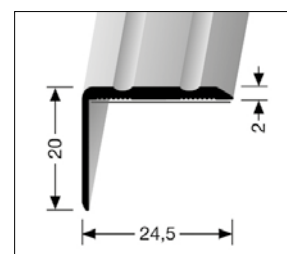

Reference

■ Silver - 1434 001

ALMERIA - NATURAL
SKANE HERRINGBONE - BROWN