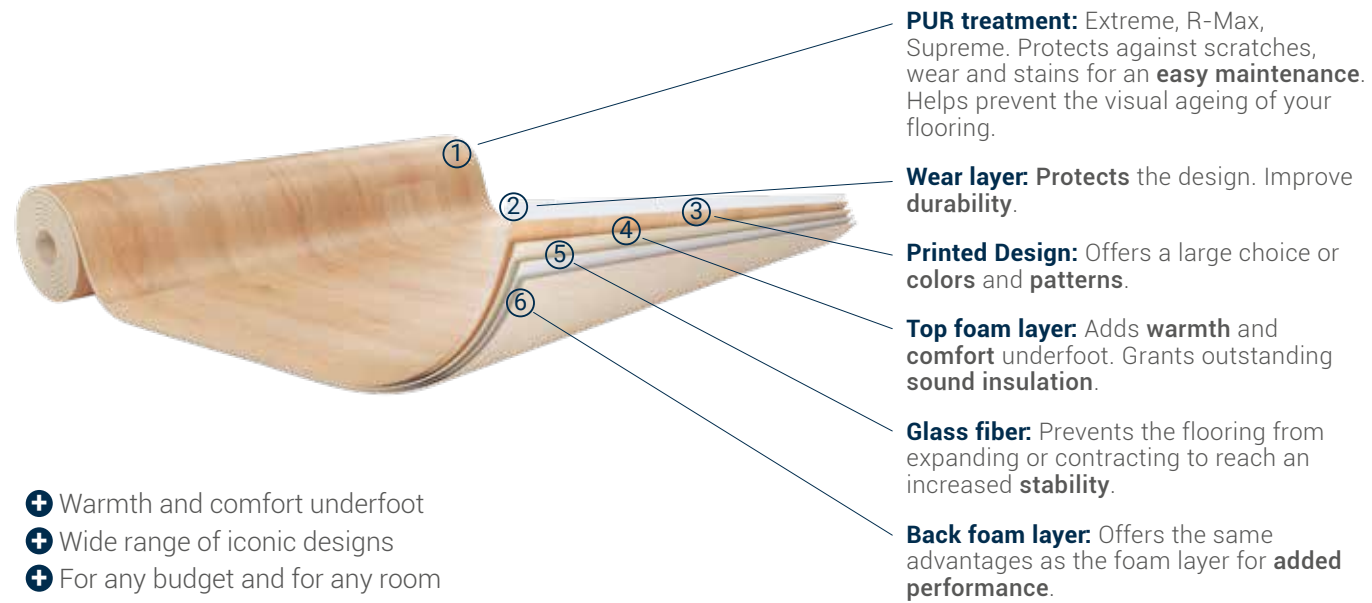

ICONIK VINYL ROLLS FOR ALL USES

ICONIK vinyl flooring is the ideal, goes-with-everything solution for a quick renovation. It offers three backing finishes that provide different performance standards, based on your needs. Furthermore, the Iconik vinyl rolls are made up of **up to 27% recycled materials**.

ICONIK FOAM

These foam backing rolls are **100% recyclable** with a loose-lay installation.