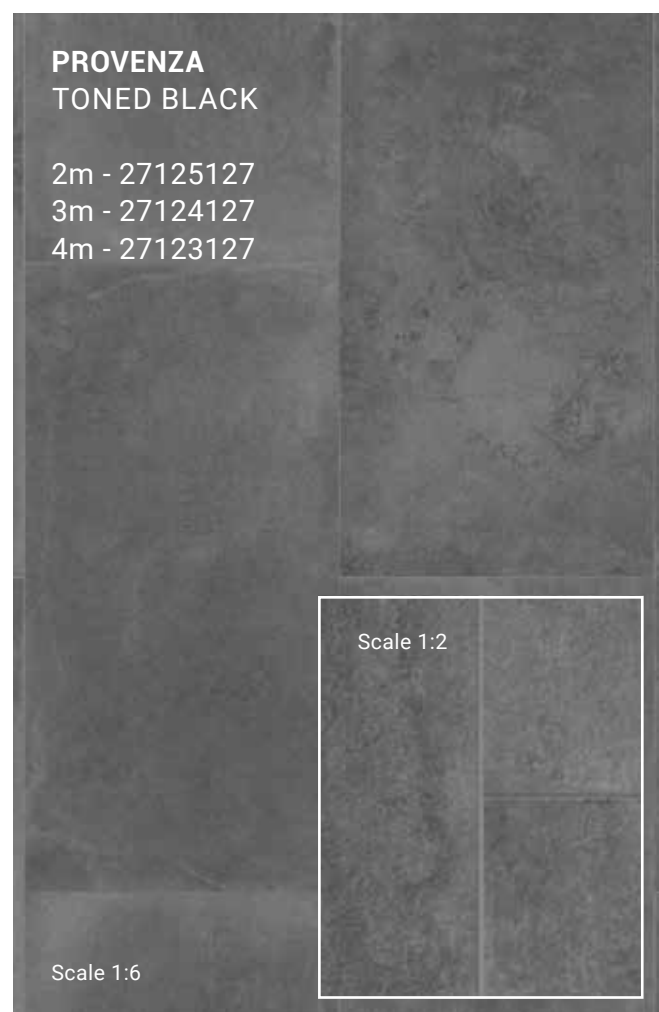

PROVENZA
TONED BLACK

2m - 27125127
3m - 27124127
4m - 27123127

Scale 1:2

Scale 1:6

		2, 3, 4 m
		25 x 50 cm
		100 x 100 cm
		2,6 mm

EXTREME PROTECTION

10 years GUARANTEE RESIDENTIAL USE