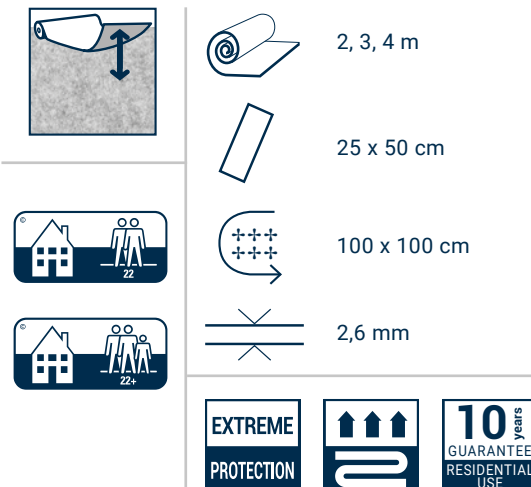

*Common design 260 – 260Tex

MELBOURNE
GREGE

2m - 27122006
3m - 27121006
4m - 27120006