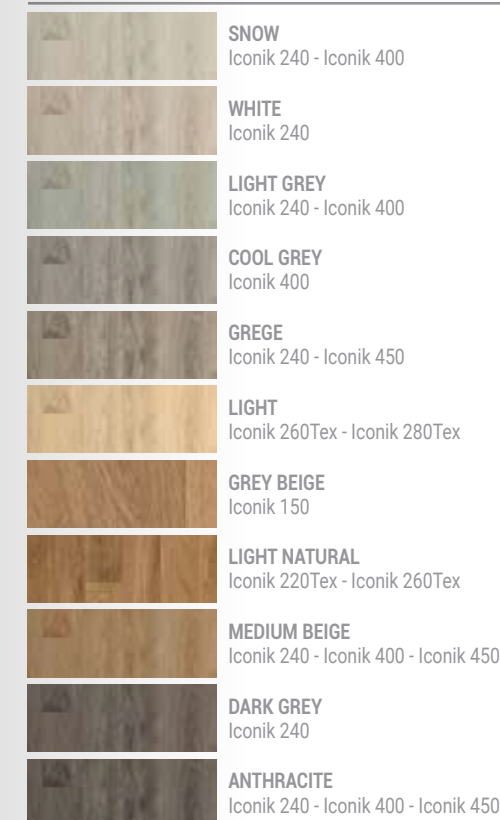

CLASSICAL OAK multi-lengths x 6,6 cm 100 x 100 cm

DERBY 10 x 100 cm 100 x 100 cm

SMOOTH WOOD EFFECT

ESTATE OAK 16,66 x 100 cm 200 x 100 cm

FLANDERS 20 x 100 cm 100 x 100 cm

FOREST 20 x 145 cm 100 x 100 cm

FRENCH OAK 10 x 100 cm 100 x 100 cm