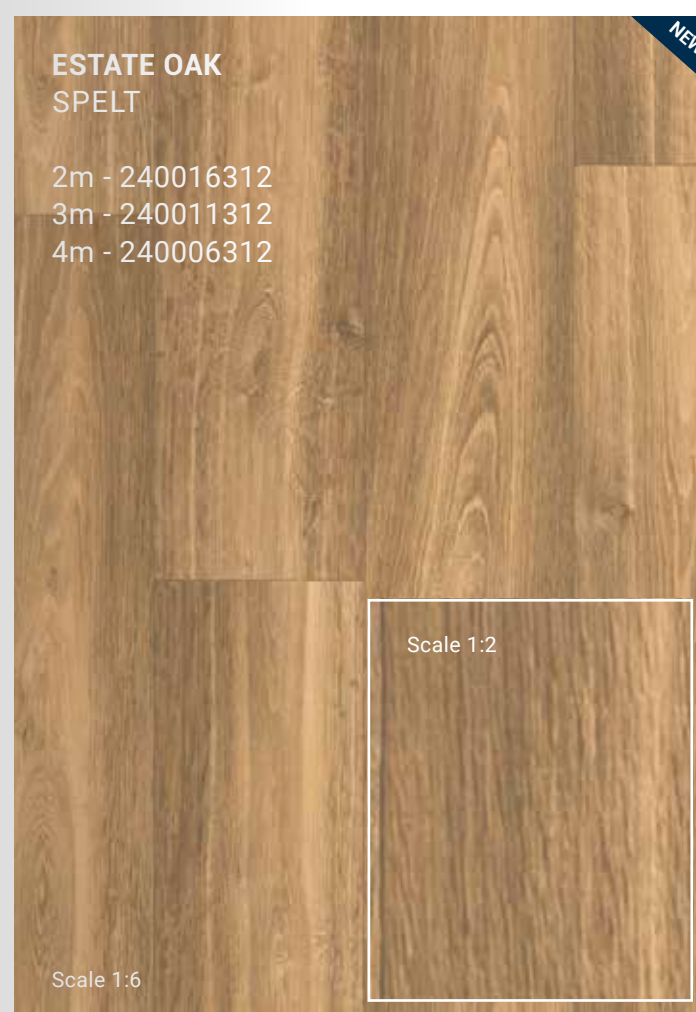

ICONIK 150
ICONIK 220Tex
ICONIK 240
ICONIK 260
ICONIK 260Tex
ICONIK 280Tex
ICONIK 300
ICONIK 400
ICONIK 450
CLASSIC 40