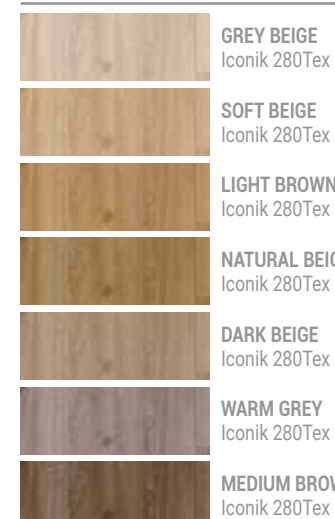

AUSTRIA OAK  20 x 150 cm  100 x 150 cm

AUTHENTIC  16,6 x 100 cm  100 x 100 cm

CASTEL  multi-lengths x 7 cm cm  100 x 100 cm

ERABLE  10 x 100 cm  100 x 100 cm

CHOOSE YOUR DESIGN

KNOTTED WOOD EFFECT

FUMED OAK  20 x 150 cm  100 x 150 cm