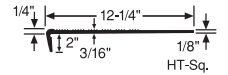

SAFE-T-RIB ROUND NOSE (HT)

C + W