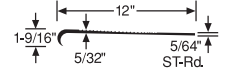

Vinyl Stair Treads

TVOC ≤ 100 µg/m³

Floorscore® certified and meets CA 01350*

Ortho-Phthalate Free except for recycled materials

A part of ReStart® program

Recycled Content
Pre-consumer 14%

VINYL STAIR TREADS

These cost-effective stair treads simultaneously improve safety and the bottom line. Available in a range of colors with contrasting inserts and Grit Tape, these options also satisfy California Title 24 requirements, ADA Recommendations for the Visually Impaired, and commercial requirements for slip resistance.

GRIT TAPE COLOR

	Black	BLACK: Grit Tape contrasts with colors 08, 21, 24, 28, 29, 31, 32, 38, 48, 55, 71, TA6, TA8
	Brown	BROWN: Grit Tape contrasts with colors 01, 09, 11, 22, 45, 49, 80
	Grey	GREY: Grit Tape contrasts with colors 18, 20, 40, 86, TA4
	Tan	TAN: Grit Tape contrasts with colors 44, 47, 63, 76, 167, 283, TB1
	Yellow	YELLOW: Grit Tape available by special order
	White	WHITE: Grit Tape available by special order

CO-EXTRUDED VINYL INSERT

	40 Black	40 BLACK: Insert contrasts with colors 08, 21, 24, 28, 29, 31, 32, 38, 48, 55, 71, TA6, TA8
	47 Brown	47 BROWN: Insert contrasts with colors 01, 09, 11, 22, 45, 49, 80
	55 Silver Grey	55 Silver Grey: Insert contrasts with colors 18, 20, 40, 86, TA4
	49 Beige	49 Beige: Insert contrasts with colors 44, 47, 63, 76, 167, 283, TB1

COLOR PALETTE AVAILABILITY

Stair Tread Insert Color Combinations

- **+** = See chart on the left for recommended contrasting color combinations.
- **×** = See chart on the left for recommended contrasting color combinations.
- **C** = Johnsonite ColorMatch Color Offering

Color Palette Availability

For available colors, reference ColorMatch on the next page

VINYL TREADS

C X W

C + W

C + W

C + W

C + W

VINYL TREADS FOR THE VISUALLY IMPAIRED

C X W

C X W

C X W

C X W