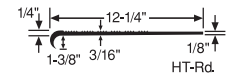

SERVICE WEIGHT SQUARE NOSE (ST)

C + W