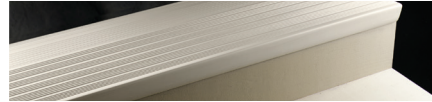

SAFE-T-RIB® SQUARE NOSE (HT)

C + W