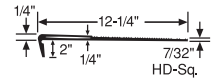

SAFE-T-RIB® SQUARE NOSE (HT)

C + W