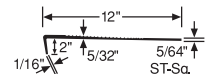

SERVICE WEIGHT ROUND NOSE (ST)

C + W