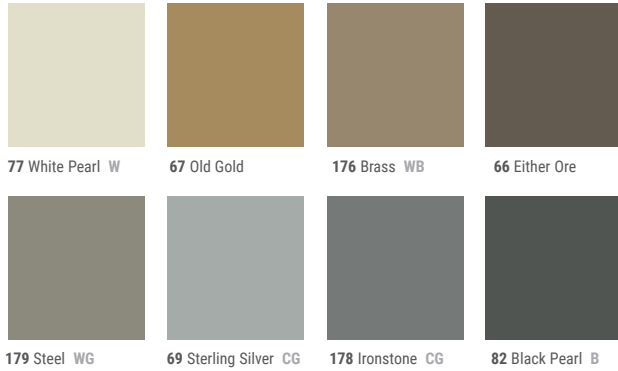

METALLIC COLORS

Metallics are available for Slim Line Stair Nosings only

FloorScore® certified and meets CA 01350*

Ortho-Phthalate Free except for recycled materials

A part of ReStart® program

TVOC ≤ 100 µg/m³

Recycled Content Pre-consumer 14%

TARKETT.COM