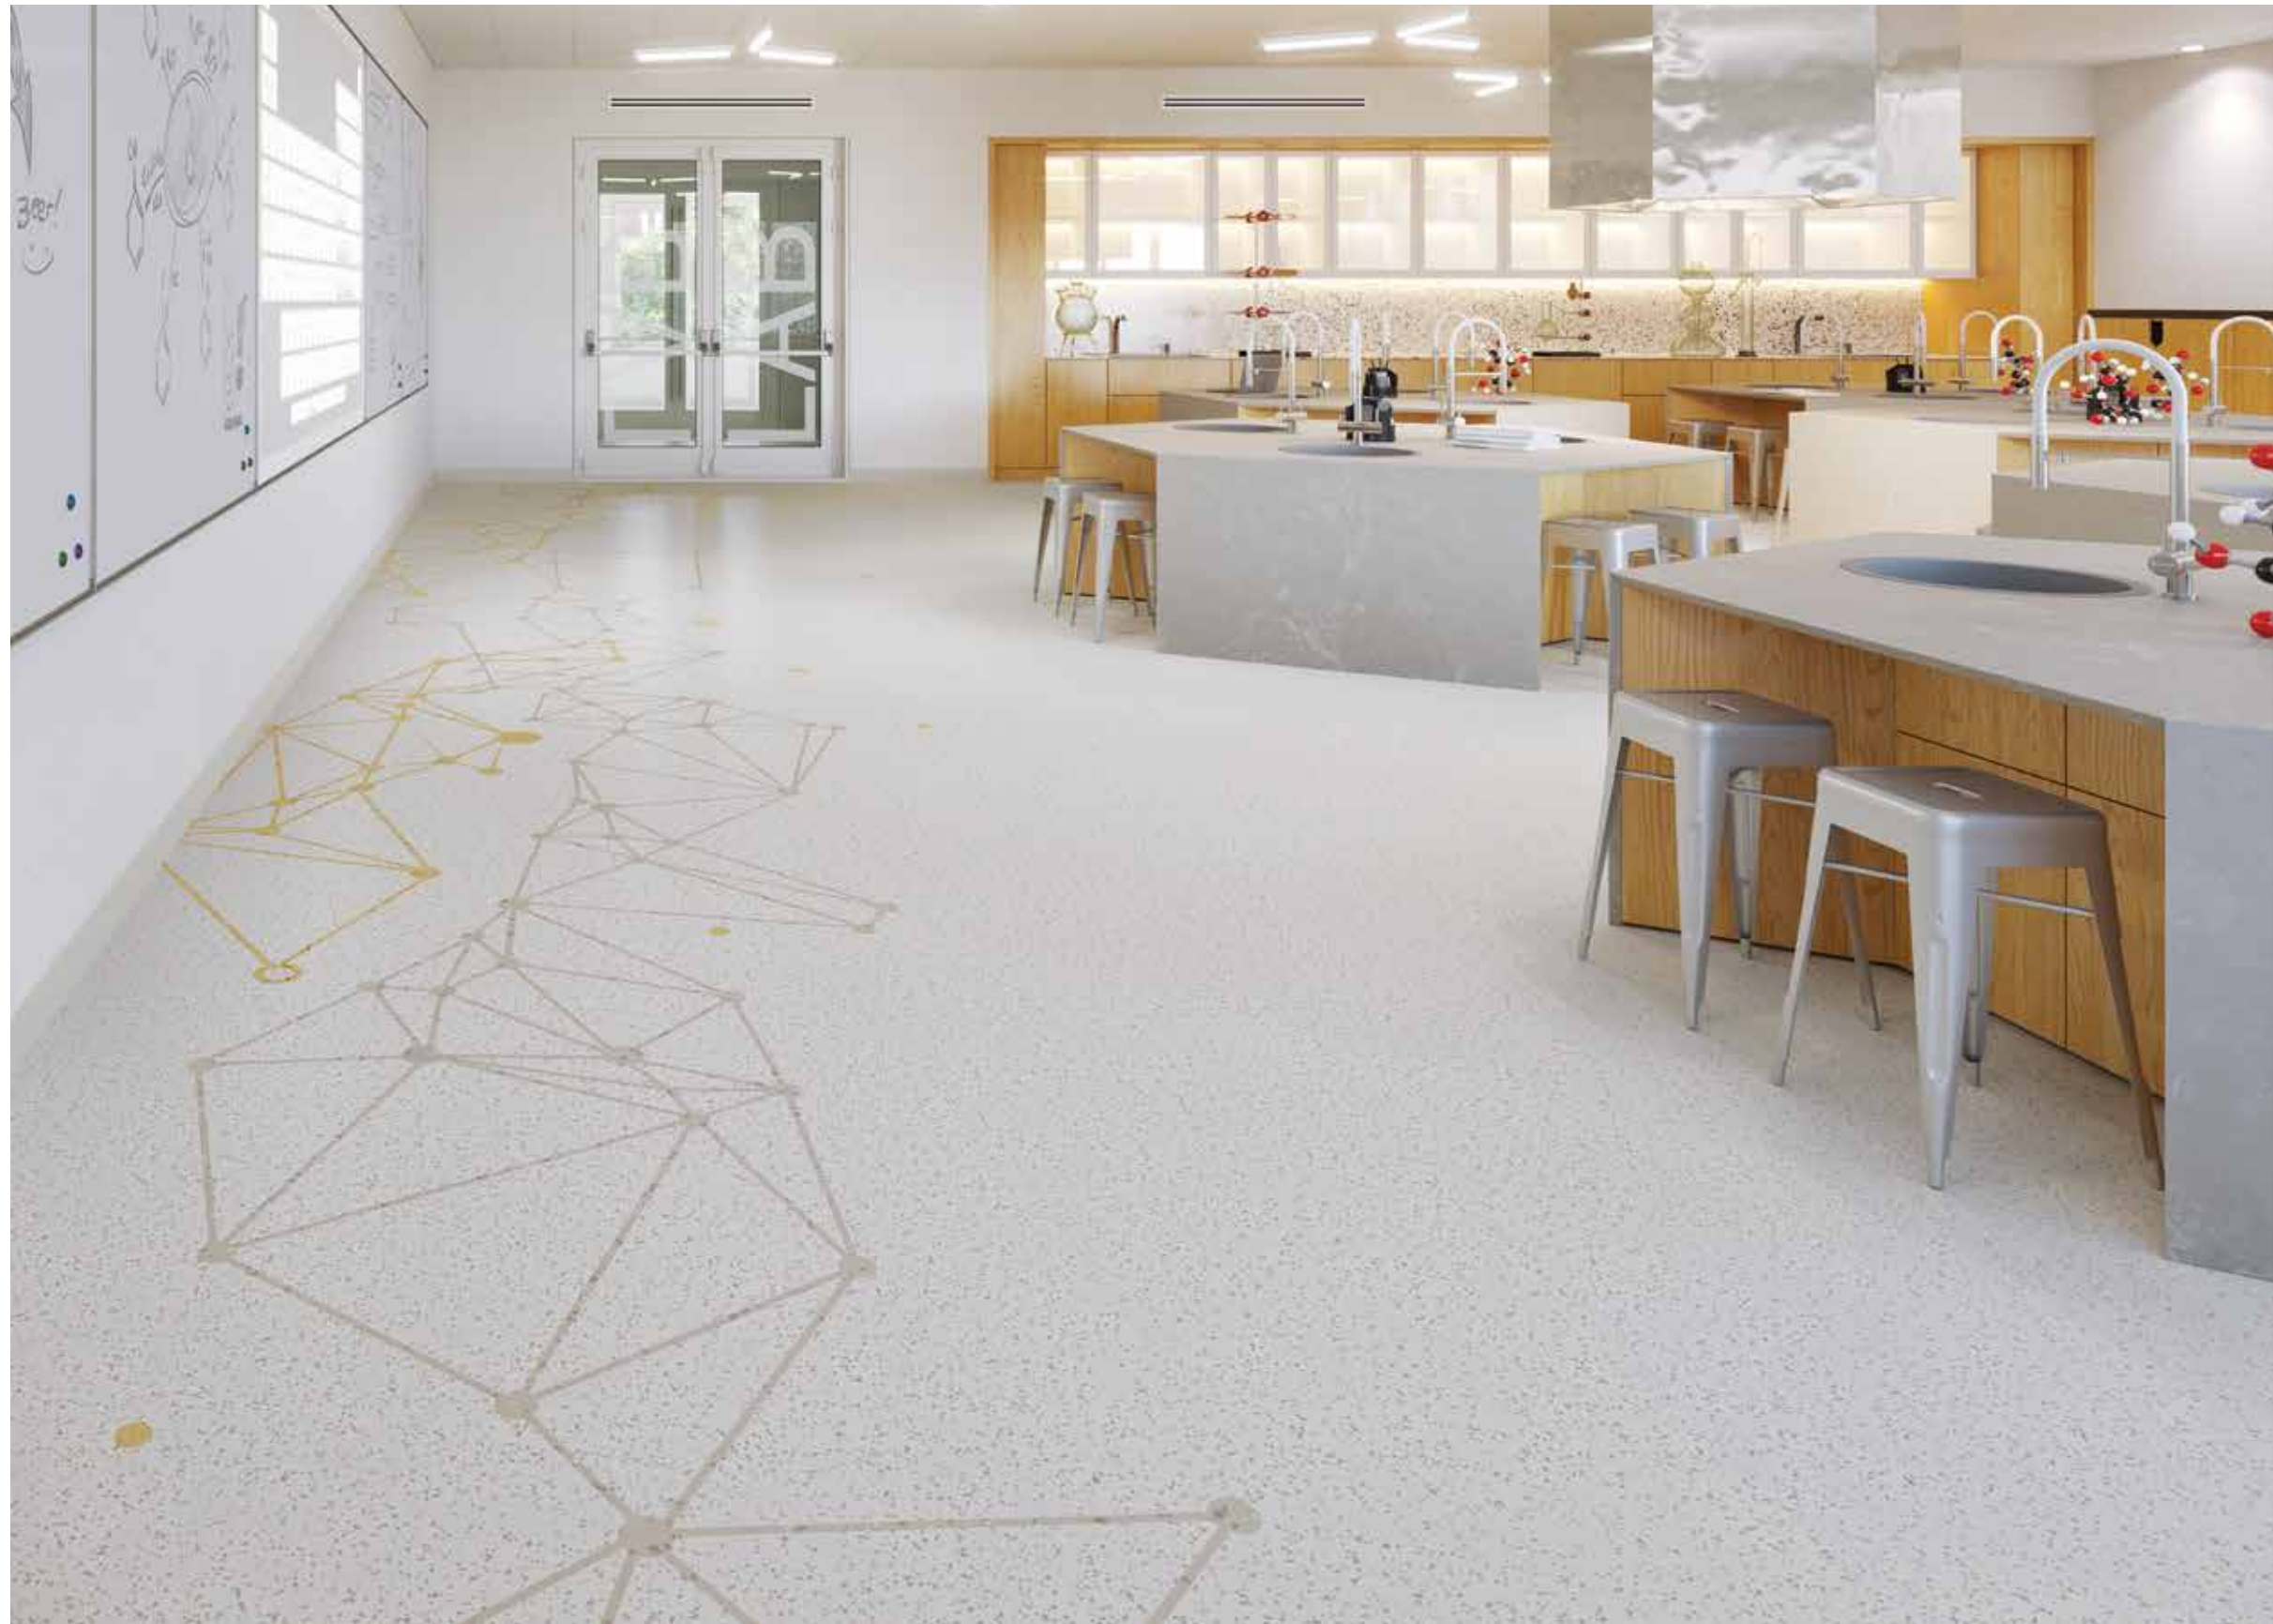

The universal benefits of quiet.

According to research, decreasing noise levels can help improve student performance, including memory retention, motivation, reading ability, and test scores. Quieter healthcare settings have also been shown to improve clinical efficiency, diminish stress, and support the healing process. In addition to contributing to better indoor air quality, iQ Granit Acoustic reduces impact sound by 15 dB. These aren't just floors. They're the essential foundation to creating spaces for holistic wellness.