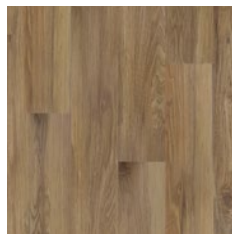

PLANKS

White Oak | Limed
ACS726
6.18" X 48.31"

Oak | Reclaimed
ACS727
6.18" X 48.31"

Oak | Ginger
ACS721
6.18" X 48.31"

Vintage Oak | Auburn
ACS724
6.18" X 48.31"

White Oak | Ironsides
ACS720
6.18" X 48.31"

Maple | Spalted
ACS725
6.18" X 48.31"

Hickory | Cider
ACS728
6.18" X 48.31"

Chestnut | Amber
ACS723
6.18" X 48.31"

Acacia | Gold Natural
ACS729
6.18" X 48.31"

Cherry | Kona
ACS722
6.18" X 48.31"

TILES

Concrete | Warm Gray
ACS730
12.4" X 24.4"