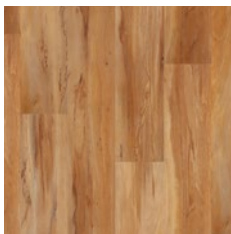

PLANKS

White Oak | Limed
ACS726
6.18" X 48.31"

Oak | Reclaimed
ACS727
6.18" X 48.31"

Oak | Ginger
ACS721
6.18" X 48.31"

Vintage Oak | Auburn
ACS724
6.18" X 48.31"

White Oak | Ironsides
ACS720
6.18" X 48.31"

Maple | Spalted
ACS725
6.18" X 48.31"

Hickory | Cider
ACS728
6.18" X 48.31"

Chestnut | Amber
ACS723
6.18" X 48.31"

Acacia | Gold Natural
ACS729
6.18" X 48.31"

Cherry | Kona
ACS722
6.18" X 48.31"

TILES

Concrete | Warm Gray
ACS730
12.4" X 24.4"