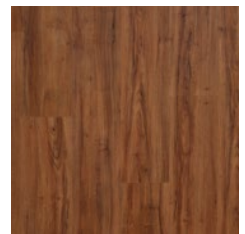

PLANKS

White Oak | Limed
ACS726
6.18" X 48.31"

Oak | Reclaimed
ACS727
6.18" X 48.31"

Oak | Ginger
ACS721
6.18" X 48.31"

Vintage Oak | Auburn
ACS724
6.18" X 48.31"

White Oak | Ironsides
ACS720
6.18" X 48.31"

Maple | Spalted
ACS725
6.18" X 48.31"

Hickory | Cider
ACS728
6.18" X 48.31"

Chestnut | Amber
ACS723
6.18" X 48.31"

Acacia | Gold Natural
ACS729
6.18" X 48.31"

Cherry | Kona
ACS722
6.18" X 48.31"

TILES

Concrete | Warm Gray
ACS730
12.4" X 24.4"