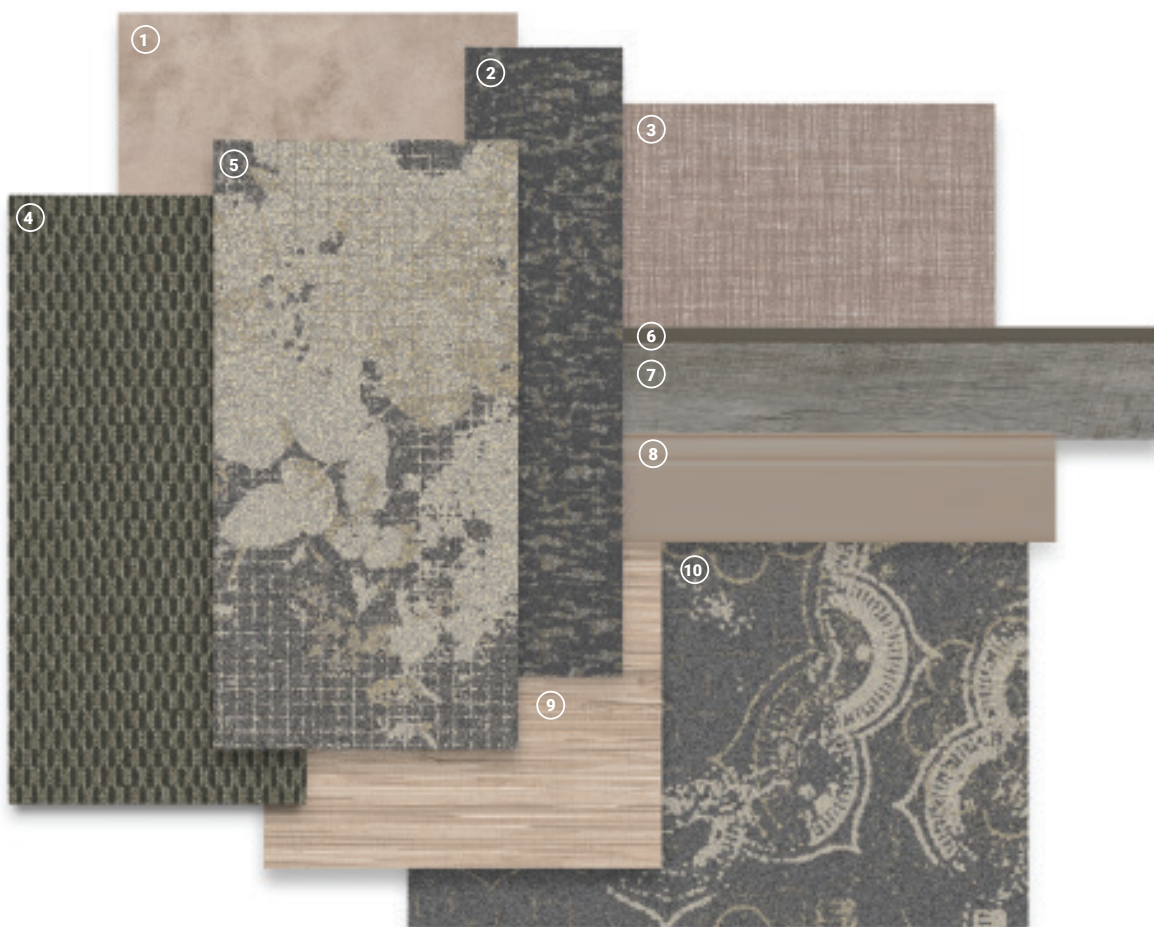

Beautiful
coordinates.

ISLANDGATE COLLECTION
STRATFORD
Sail Cloth 02971
Broadloom installation

VENUE WOOD LVT
Taos 3605
6" x 36"
Unidirectional installation

Great
spaces.
One surface
at a time.

At Tarkett, we believe in placing people in the center of every space, so we've developed a portfolio of products designed to work together both functionally and aesthetically. The Tarkett Solution SPECtrum™ has an extensive product offering across all flooring platforms that addresses senior living concerns. We focus on proven attributes like acoustics and slip/fall reducing strategies to enhance living and working environments, while improving resident, staff and visitor satisfaction.