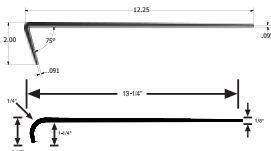

AngleFit Rubber Tread Risers without Integrated Risers

STANDARD RUBBER TREADS

STANDARD RUBBER TREADS FOR THE VISUALLY IMPAIRED