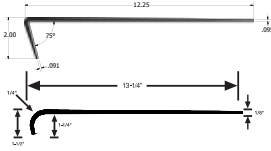

AngleFit Rubber Tread Risers without Integrated Risers

STANDARD RUBBER TREADS

STANDARD RUBBER TREADS FOR THE VISUALLY IMPAIRED