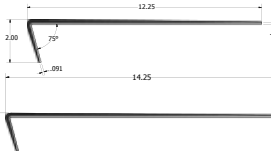

AngleFit Rubber Tread Risers without Integrated Risers

STANDARD RUBBER TREADS

STANDARD RUBBER TREADS FOR THE VISUALLY IMPAIRED