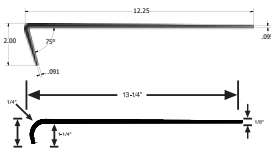

AngleFit Rubber Tread Risers without Integrated Risers

STANDARD RUBBER TREADS

STANDARD RUBBER TREADS FOR THE VISUALLY IMPAIRED