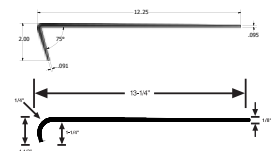

AngleFit Rubber Tread Risers without Integrated Risers

STANDARD RUBBER TREADS

STANDARD RUBBER TREADS FOR THE VISUALLY IMPAIRED