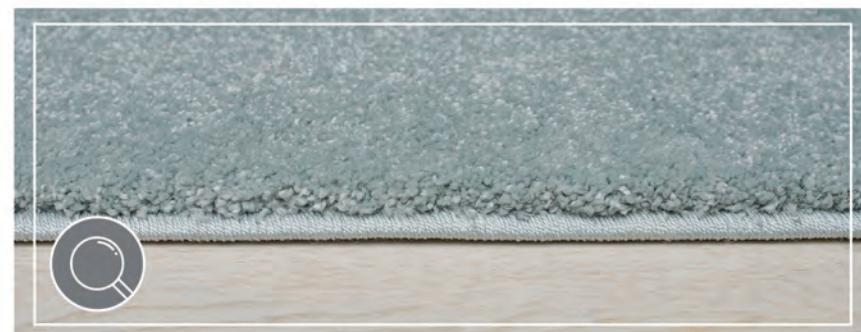

100% PP

17 mm | 3.200g/m²

Bedroom

Living room