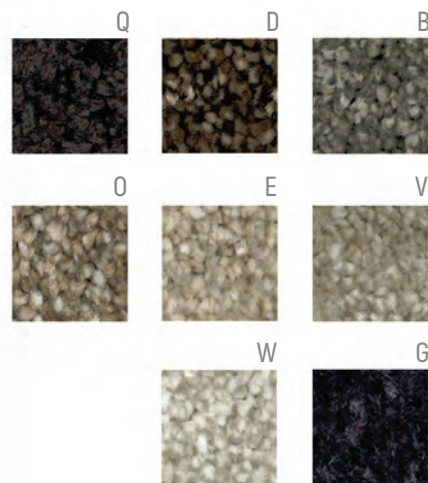

MONDO

Collection MONDO

Soft touch frise collection in a palette of beige, brown and gray shades. The subtle designs to suit different types of modern design. Excellent value in affordable price range.

53

For effective and functional decoration