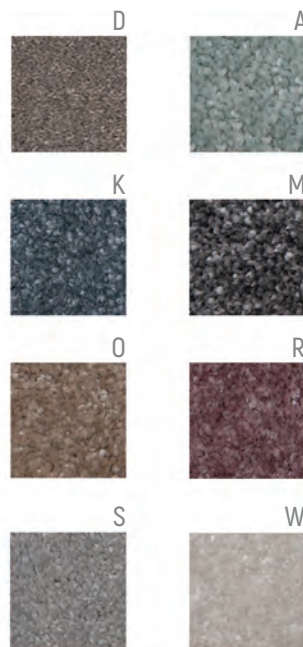

NEW
Collection

ROMA

Soft touch frise in the range of modern, pastel colours and unique, subtle designs make these rugs easy to fit into most rooms. They are ideal for living rooms, they support and complement interior design. Excellent price and quality ratio.

Soft touch

Natural comfort and refined design

100% PP

12 mm | 2.650g/m²

Bedroom

Living room

Corridor