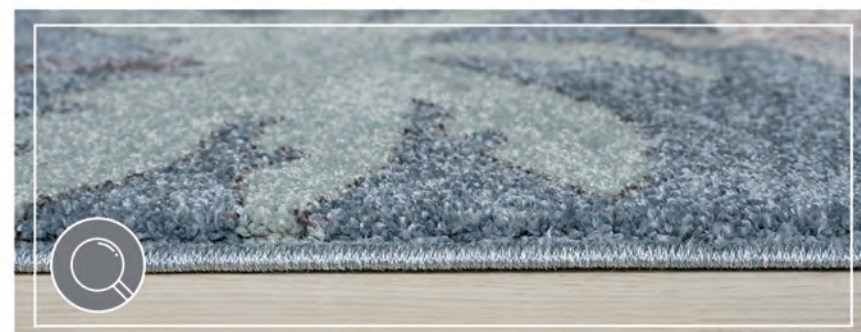

100% PP

12 mm | 2.650g/m²

Kids room