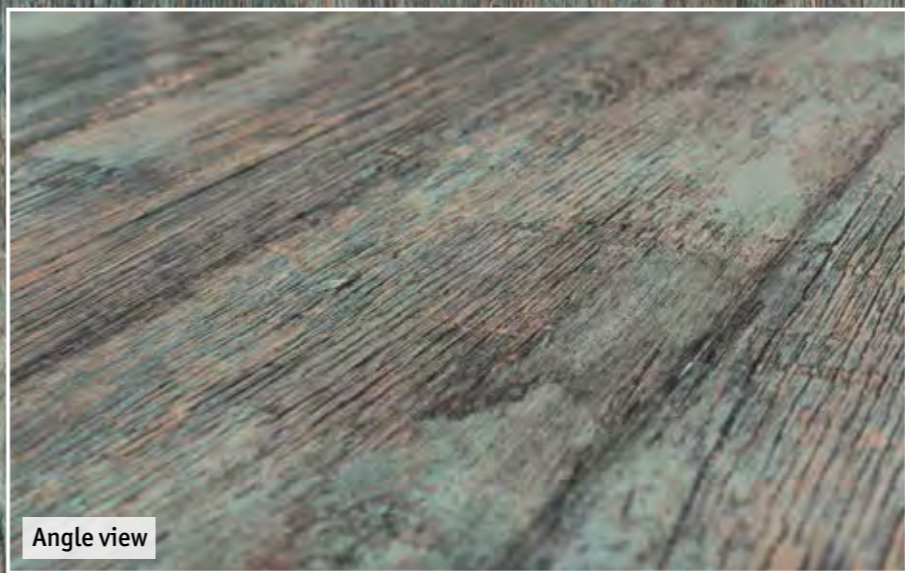

Salvatore Eccentric
Сальваторе Эксентрик

550169005 / 2215x164x14 mm

Performance
Fashion

DIGITAL PRINT

BRUSHED

MAXI BEVEL

proteco
strong lacquer

Shiny

T-lock
Tarkett

AQUA GUARD

Color variation

Knots & Sapwood

Oak

Angle view