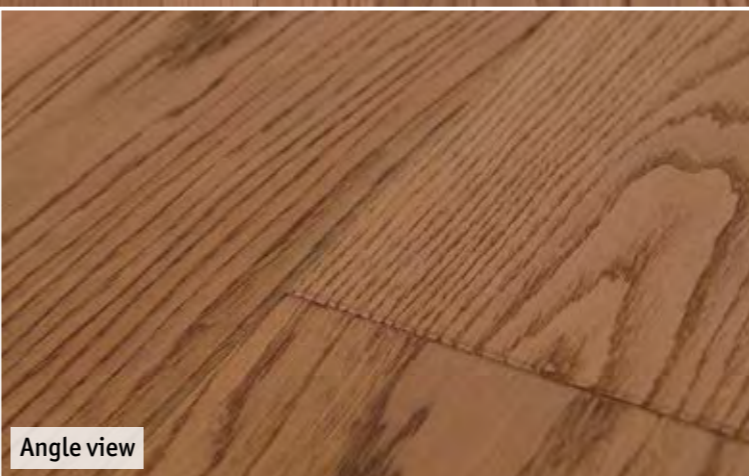

Angle view

Color variation

Knots

Sapwood

Angle view

Tango
Classic

Oak Sienna
Дуб Сиена

550182006 / 1200x164x14 mm