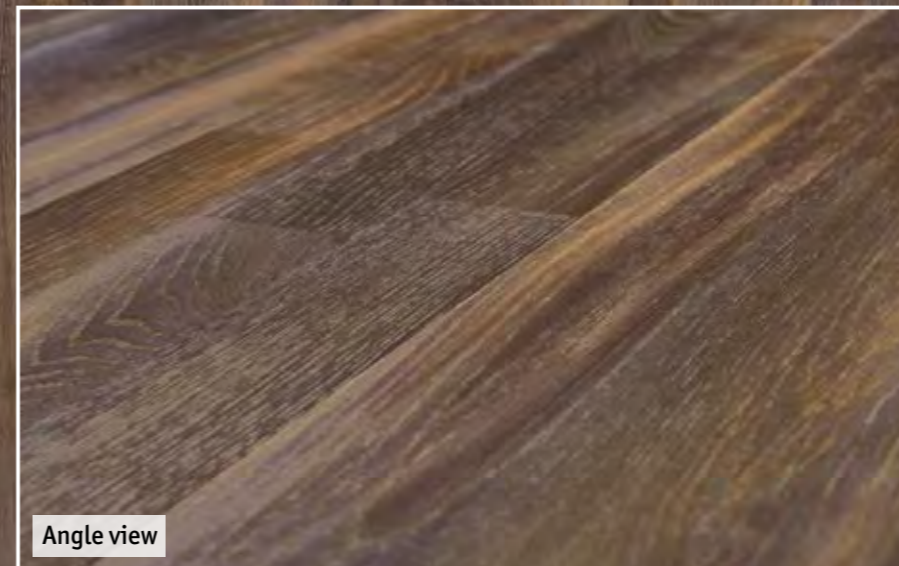

Violet Hill
Вайолет Хил

550171012 / 2283x194x14 mm

Color variation

Knots

not applicable
due to surface
treatment
and/or
staining

Sapwood

Ash-Nature

Angle view