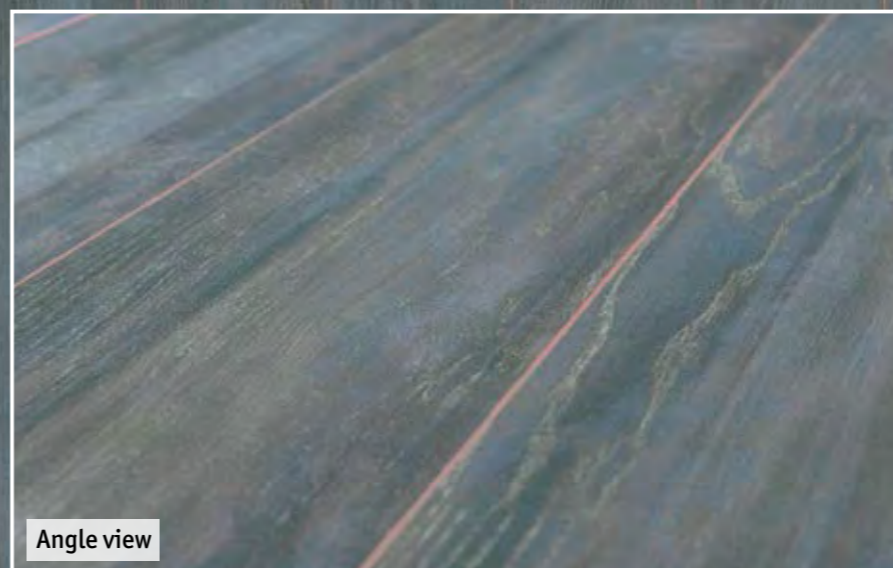

True Blue
Тру Блю

550171001 / 2283x194x14 mm

DIGITAL PRINT

BRUSHED

proteco
SHINE lacquer
Shiny

T-lock
Tarkett

Color variation

**Knots
&
Sapwood**

not applicable
due to surface
treatment
and/or
staining

Ash

Angle view