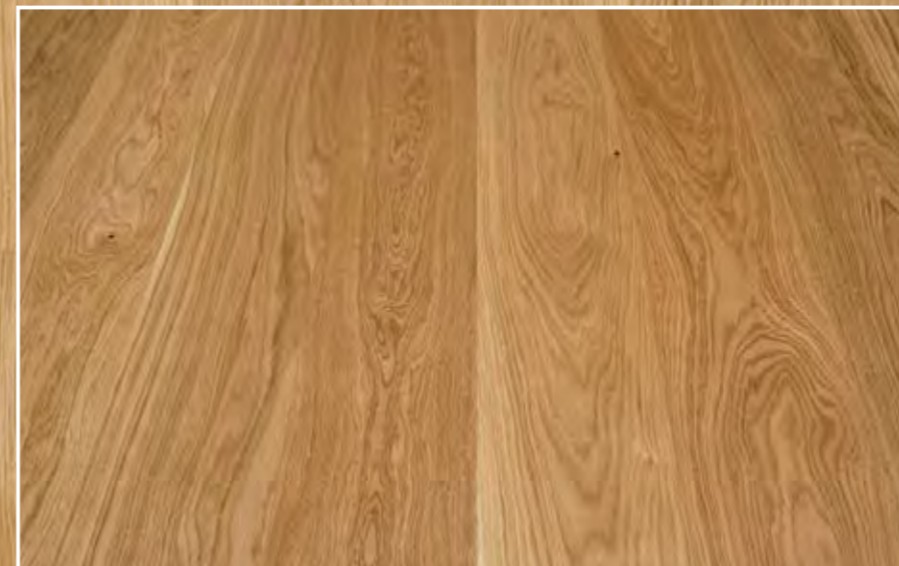

Oak Nature
Дуб Натур

550058014 / 2215x164x14 mm

Tango

Color variation

Knots

Sapwood

Nature

NOTE: The grain and color of your floor may vary between boards.