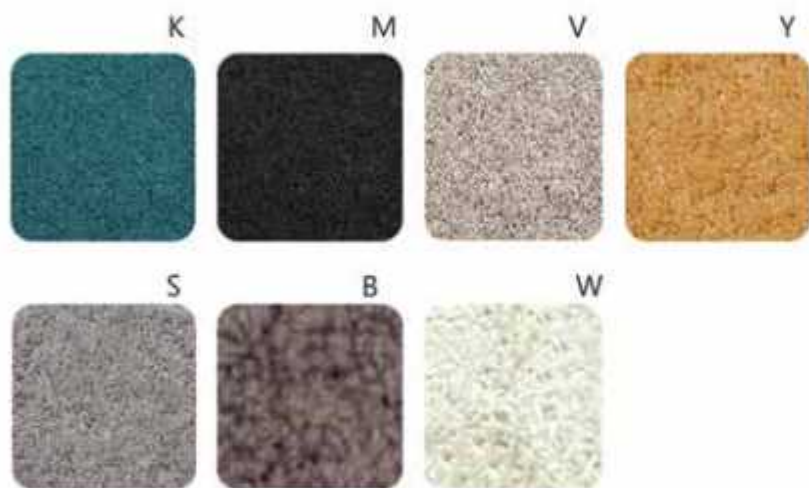

GALA

C O L L E C T I O N