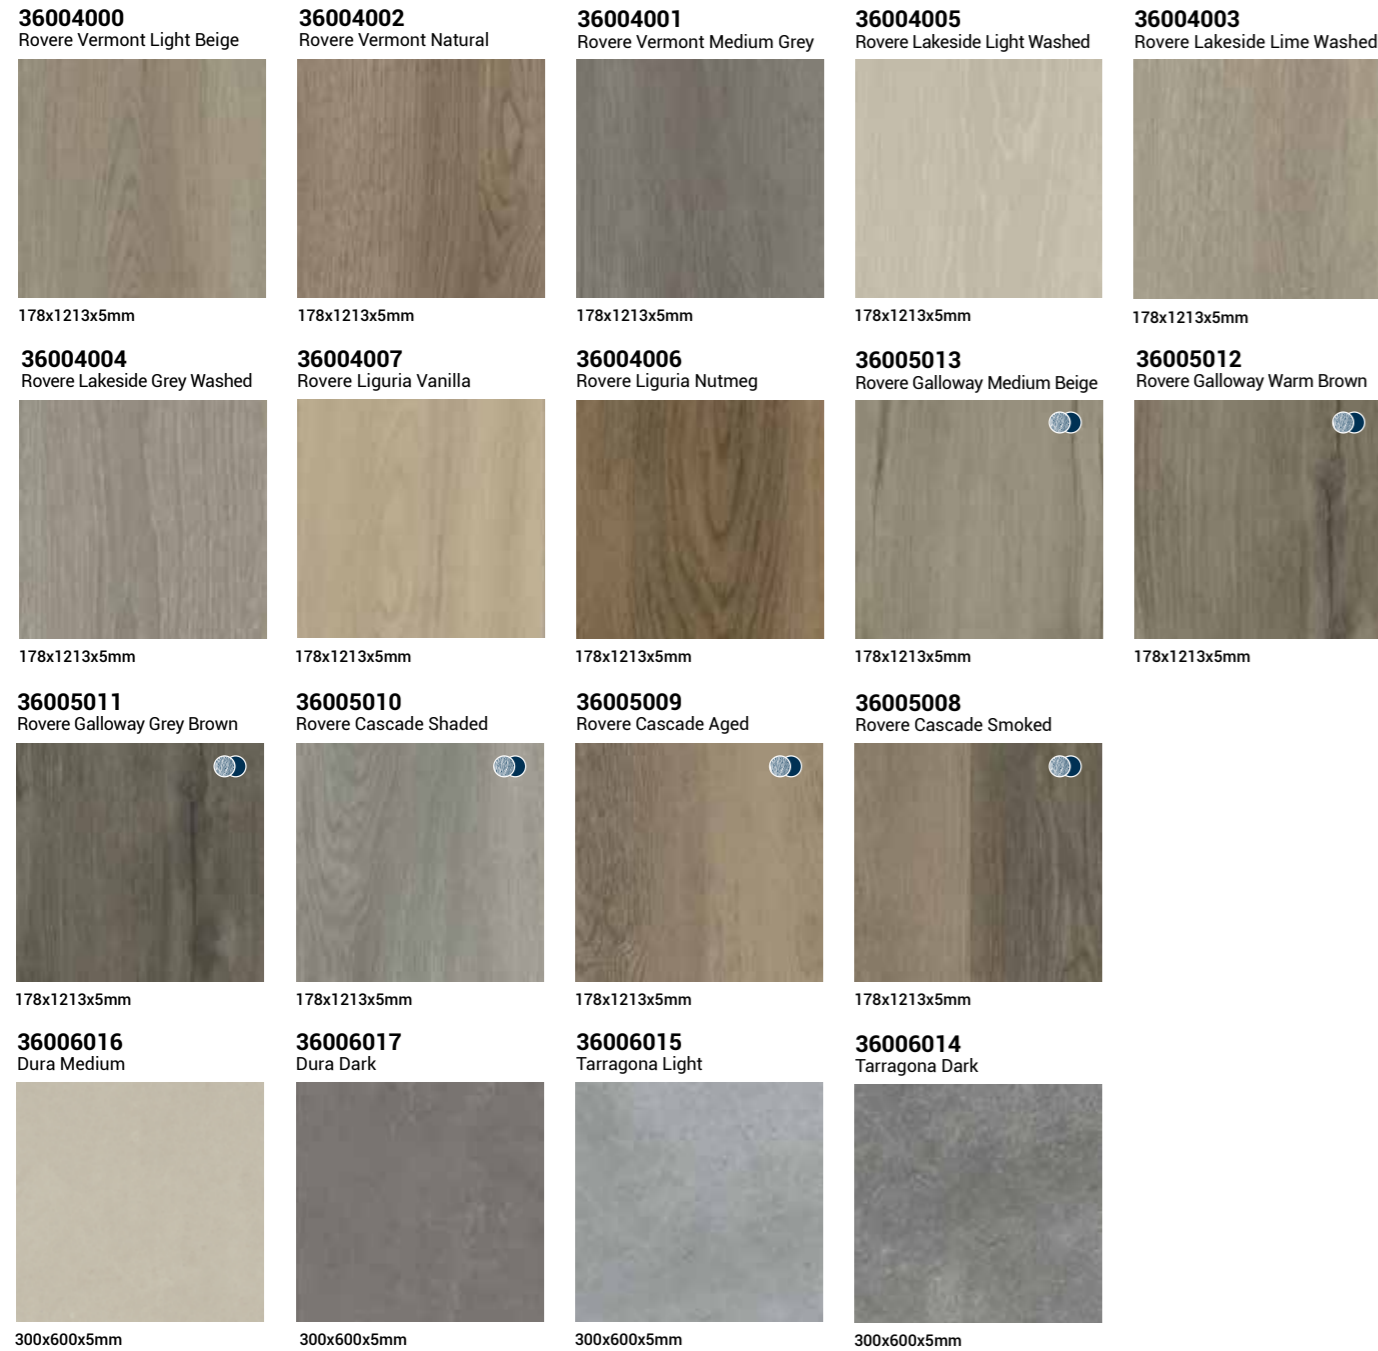

STARFLOOR CLICK ULTIMATE 30

LVT Click Rigid

COLLEZIONI STARFLOOR CARATTERISTICHE TECNICHE

	Starfloor Click Ultimate 55	Starfloor Click Solid 55	Starfloor Click Solid 30	Starfloor Click Ultimate 30
TAPPETINO ACUSTICO INTEGRATO	✓	No	No	✓
RIDUZIONE ACUSTICA	+19 dB	+5 dB	+5 dB	+18 dB
INSTALLAZIONE SU SOTTOFONDI IN CERAMICA	Con fughe da 8 mm di larghezza e 3 mm di profondità	Con fughe da ≤ 4 mm di larghezza e 2 mm di profondità	Con fughe da ≤ 4 mm di larghezza e 2 mm di profondità	Con fughe da 6 mm di larghezza e 3 mm di profondità
STABILITÀ DIMENSIONALE	Tecnologia RCC da 10°C a 60°C	Tecnologia Fibertech da 10°C a 45°C	Tecnologia Fibertech da 10°C a 45°C	Tecnologia RCC da 10°C a 50°C
FACILITÀ DI PULIZIA	✓	✓	✓	✓
SENZA FTALATI	✓	✓	✓	✓
QUALITÀ DELL'ARIA INTERNA	Basse emissioni VOC (≤ 100 µg/m³)	Bassissime emissioni VOC (≤ 10 µg/m³)	Basse emissioni VOC (≤ 10 µg/m³)	Basse emissioni VOC (≤ 100 µg/m³)
SPESSORE TOTALE	6,5 mm	5 mm	5 mm	5 mm
STRATO DI USURA	0,55 mm	0,55 mm	0,30 mm	0,30 mm
CLASSE DI UTILIZZO	Residenziale: 23 Commerciale: 33 Industriale: 42	Residenziale: 23 Commerciale: 33	Residenziale: 23 Commerciale: 31	Residenziale: 23 Commerciale: 31

Le informazioni sopra riportate possono essere soggette a modifiche dovute al miglioramento del prodotto. Si raccomanda di seguire le istruzioni di installazione, pulizia e manutenzione fornite da Tarkett.

Tarkett Spa
Via S. Anna, 6
05035 Narni Scalo (TR)

Tel. (+39) 0744 755258
Fax (+39) 800210148
info.it@tarkett.com
www.tarkett.it

Collezioni Starfloor

LUXURY VINYL TILES

Una soluzione
per ogni
ambiente

10/2022 - Le informazioni e le foto contenute in questa brochure hanno il solo scopo illustrativo, non costituiscono impegno contrattuale e possono essere modificate senza preavviso.