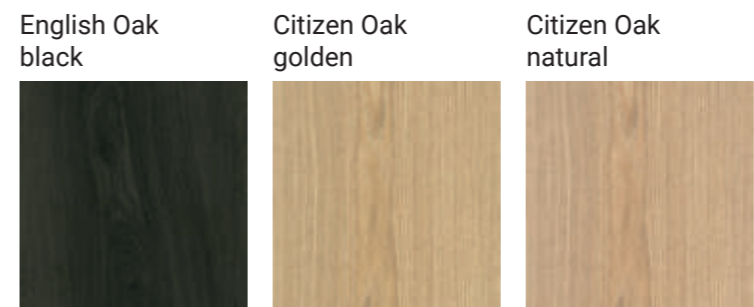

iD Square

Grading
Book

id Square

Tisse dark grey

Format in stock: tile 50 x 50 cm - Cod.24560032

Format special: tile 66 x 66 cm
tile 100 x 100 cm
plank 25 x 100 cm
plank 20 x 120 cm
chevron 20 x 120 cm

Scale 1:1