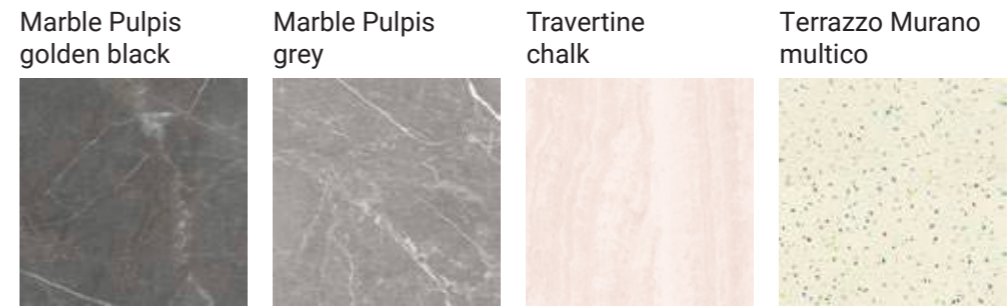

iD Square

Grading
Book

id Square

Tisse dark grey

Format in stock: tile 50 x 50 cm - Cod.24560032

Format special: tile 66 x 66 cm
tile 100 x 100 cm
plank 25 x 100 cm
plank 20 x 120 cm
chevron 20 x 120 cm

Scale 1:1