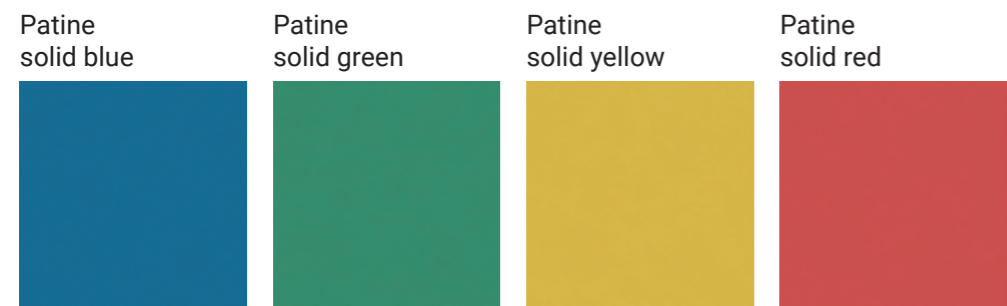

iD Square

Grading
Book

id Square

Tisse dark grey

Format in stock: tile 50 x 50 cm - Cod.24560032

Format special: tile 66 x 66 cm
tile 100 x 100 cm
plank 25 x 100 cm
plank 20 x 120 cm
chevron 20 x 120 cm

Scale 1:1