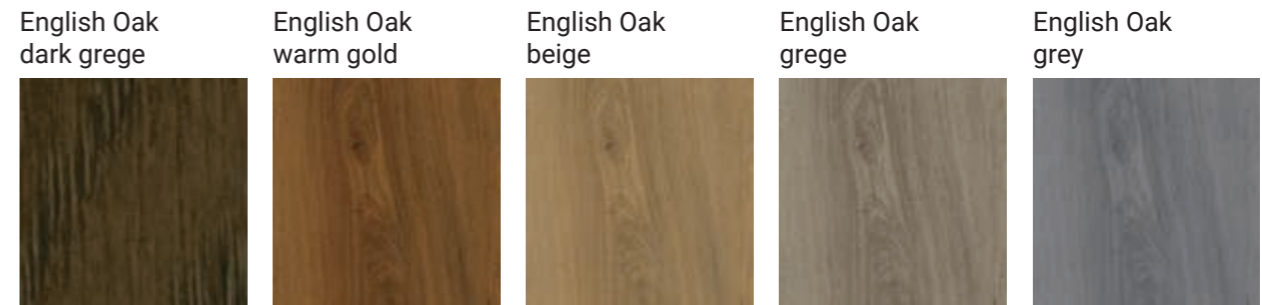

iD Square

Grading
Book

id Square

Tisse dark grey

Format in stock: tile 50 x 50 cm - Cod.24560032

Format special: tile 66 x 66 cm
tile 100 x 100 cm
plank 25 x 100 cm
plank 20 x 120 cm
chevron 20 x 120 cm

Scale 1:1