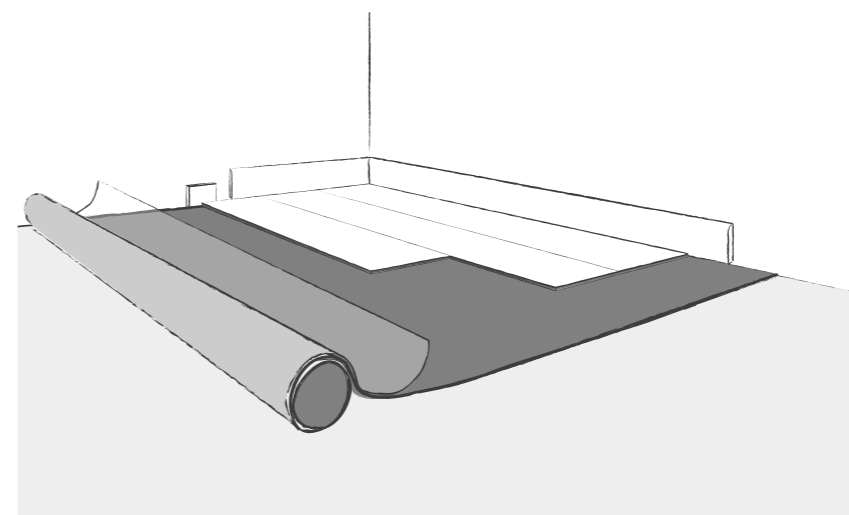

UNDERLAY

TARKOMFORT PRO

Acoustic Performance

- Powerful acoustic insulation, reducing both impact sound and in-room noise (13dB)

- Quick and easy to install

- Woven anti-slip surface to grip floor covering

- Brown 2499 2020