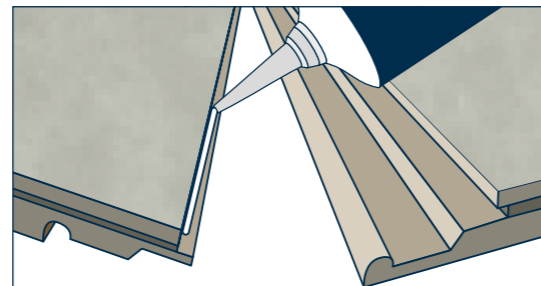

Silicone joint for waterproof installation

Aluminium reduction strip:

- Compatible with floorings having major difference in thickness, up to 8mm.
- Large slope to make circulation easier.
- Ribbed surface for slip-resistance.
- Easy to install solution (one piece).
- Suitable for immediate use in high-traffic areas.

Profiles for a perfect finish

Aluminium transition strip for high traffic :

- Superior resistance to high-traffic.
- Ribbed surface for slip-resistance.
- Two parts system to be screwed for long lasting performance.
- Easy to clean and maintain.