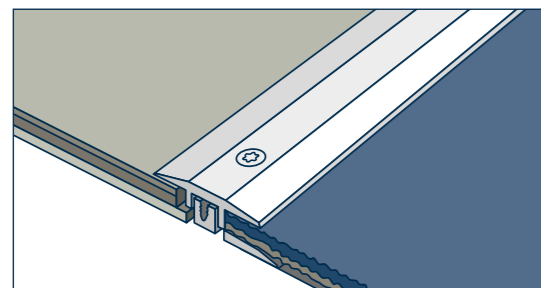

The specification data is available online.

TECHNICAL DATA SHEET

Certification & classification	Standards	Cementi Click
Type of floor covering	EN 16511	Loose-laid panels-Semi-rigid multilayer modular floor (MMF) covering panels with wear resistant top layer
Classification	EN 16511	Commercial: 33
Technical characteristics		
Total thickness	ISO 24337	7,5 mm
Total weight	EN ISO 23997	12000 g/m²
Dimensions	ISO 24337	Planks: 1235 x 200 mm, 6 planks/box = 1,482 m² (44 boxes) Tiles: 920 x 460 mm, 4 tiles/box = 1,693 m² (40 boxes)
Surface treatment (PUR)		Yes
Beveled edges		Yes -Micro Bevel
Technical performances		
Dimensional stability	EN ISO 23999	≤ 0,10 %
Reaction to fire	EN 13501-1	B_{fl}-s1 loose laid on concrete and on wood
Residual indentation	EN ISO 24343-1	≤ 0,2 mm
Furniture leg	EN 424	No damage
Castor chair	ISO 4918 - EN 425	No damage
Impact sound reduction	EN ISO 717-2	19 dB
Light fastness	EN ISO 105-B02	≥ 6
Resistance to staining	EN 438-2	Groups 1 & 2: grade 5 Group 3: grade 4
Wear resistance	EN 13329 A method	AC5 (≥ 6000 cycles)
Impact resistance	EN 13329	IC3 (≥ 1600 mm)
Micro-scratch resistance	EN 16094	MSR-A2
Swelling	ISO 24336	≤ 18 %
Slip resistance	DIN 51130 EN 13893	R10 μ ≥ 0,30
Antistatic performance	EN 1815	< 2 kV > 10⁹ Ohm
Thermal resistance	EN 12667	≤ 0,05 m² K/W
Underfloor heating	-	Suitable
TVOC emissions after 28 days	EN 16516	≤ 10 μg/m³*

* Platinum TIAQ.

The above information is subject to modification for the benefit of further improvement. (06/17).

Tarkett's instructions regarding installation, cleaning and maintenance should be observed.

Please contact Tarkett at the address shown for these instructions. CE Marking : according to the European Regulation N° 305/2011, the Declaration of Performance n° 0132-0069-DoP-2017-11 is available on our website www.tarkett.com

CUSTOMS TARIFF : 4820 5000 00

www.blauer-engel.de/uz120