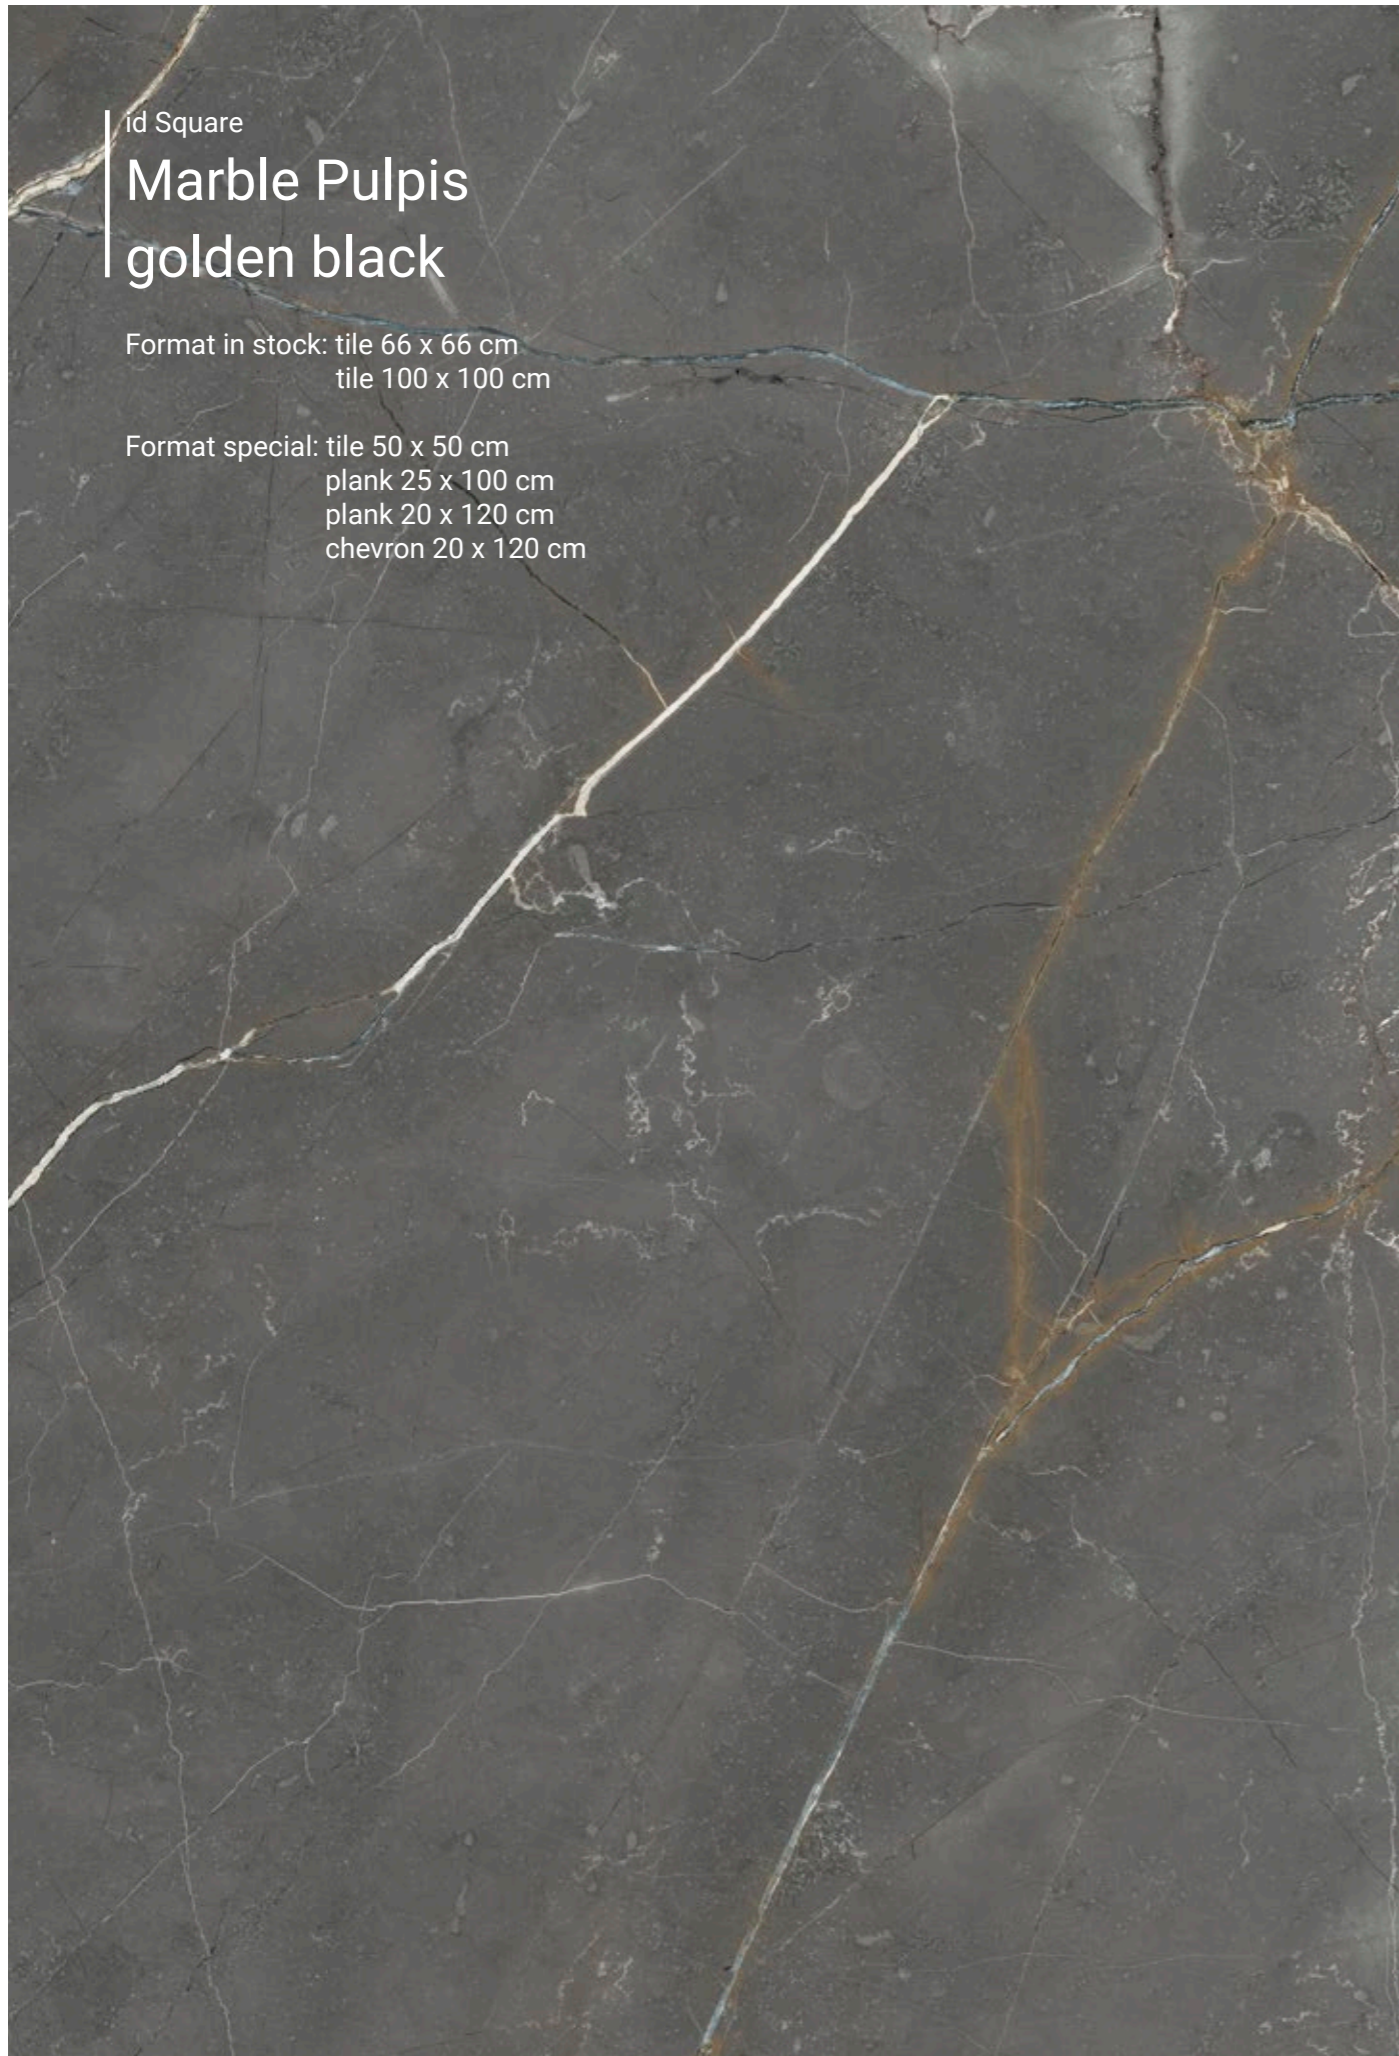

id Square

Marble Pulpis golden black

Format in stock: tile 66 x 66 cm
tile 100 x 100 cm

Format special: tile 50 x 50 cm
plank 25 x 100 cm
plank 20 x 120 cm
chevron 20 x 120 cm

Scale 1:1