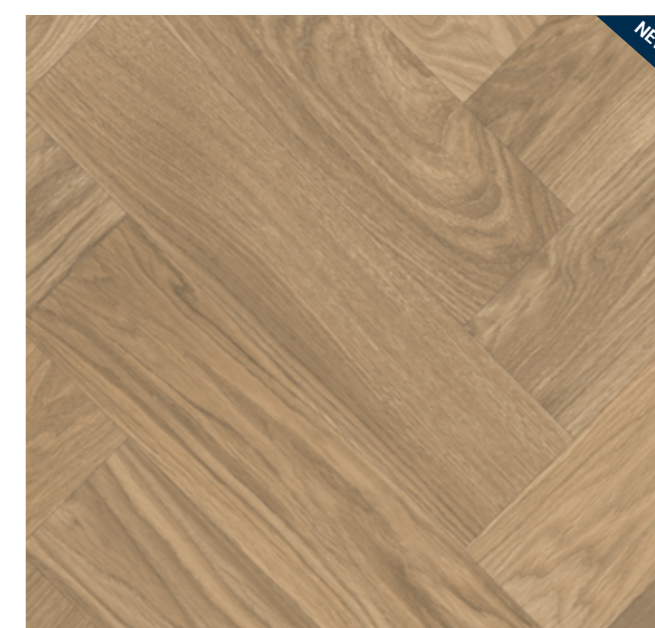

SKANE HERINGBONE BROWN

47,25 x 11,75 cm
Raccords 200 x 100 cm

ICONIK LifeTex
ICONIK ConfortTex
ICONIK ResisTex
ICONIK SuperTex
ICONIK Eco+
ICONIK Life
ICONIK Confort
ICONIK Resit
ICONIK Pro 40
ICONIK Pro 70