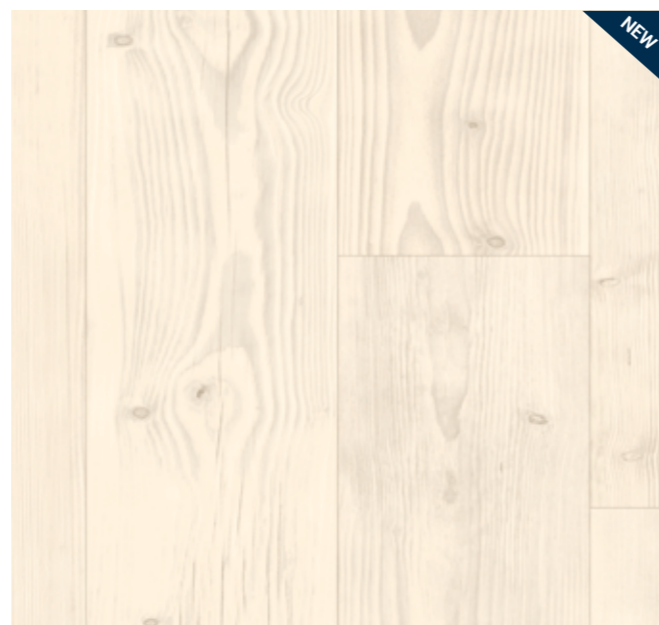

TYROL PINE WHITE 150 x 20 cm
Raccords 200 x 150 cm