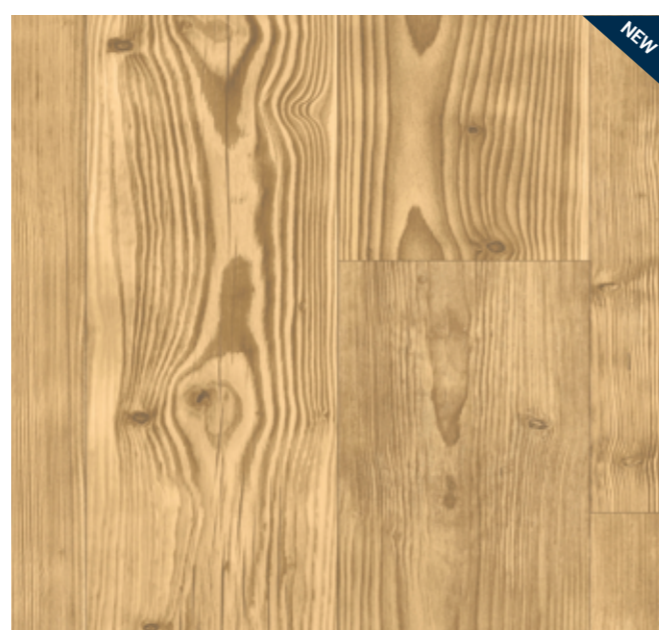

TYROL PINE SUNBURNED 150 x 20 cm
Raccords 200 x 150 cm