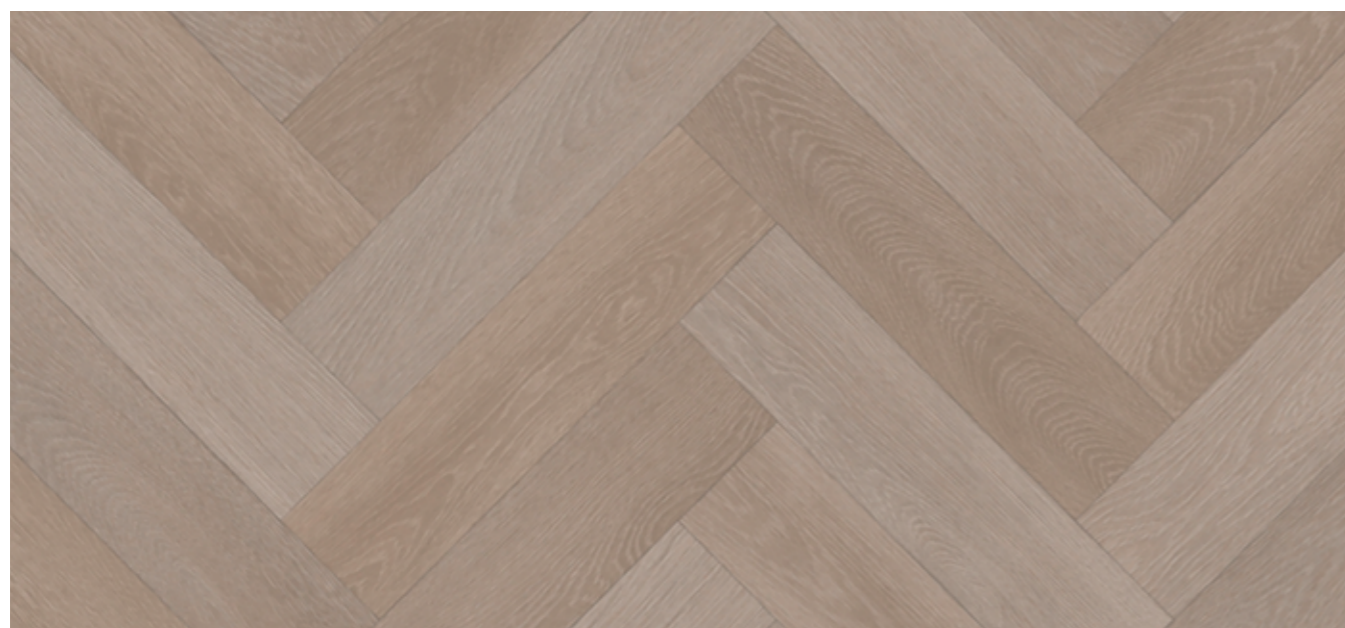

ICONIK ResisTex

ANCARES HERRINGBONE BROWN

35,5 x 8,8 cm
Raccords 100 x 100 cm

BROKEN SLATE ANTHRACITE

Various
Raccords 100 x 100 cm

GRES MIDDLE GREY

33 x 33 cm
Raccords 100 x 100 cm

ANCARES HERRINGBONE GREY