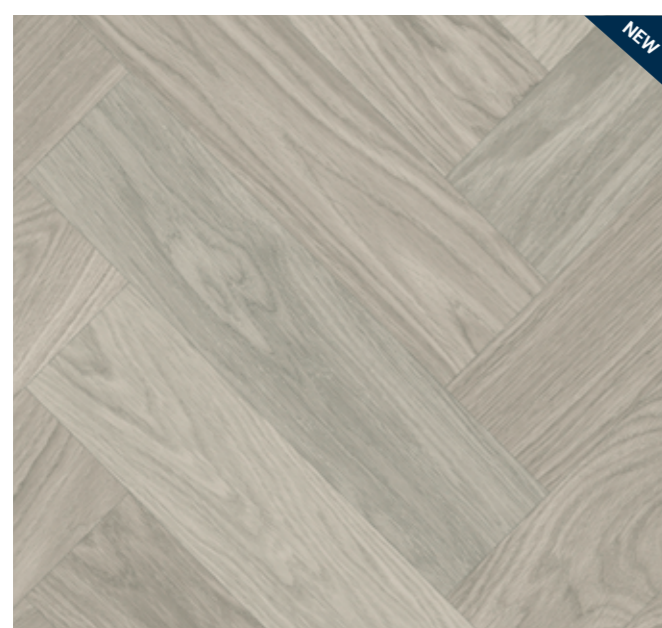

SKANE HERINGBONE STONE

47,25 x 11,75 cm
Raccords 200 x 100 cm