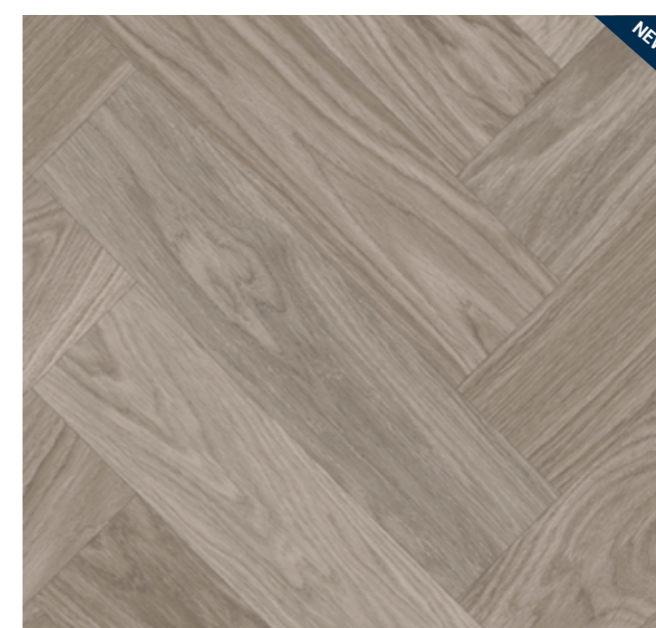

SKANE HERINGBONE ROCK

47,25 x 11,75 cm
Raccords 200 x 100 cm