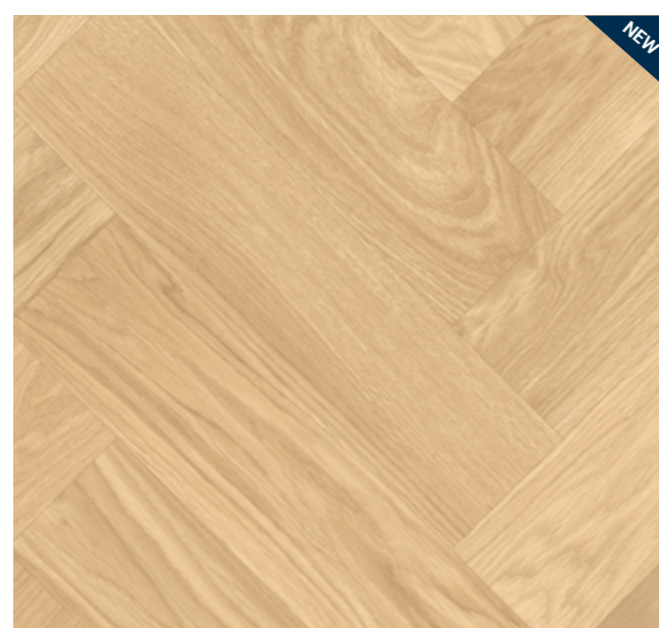

SKANE HERINGBONE GOLD

47,25 x 11,75 cm
Raccords 200 x 100 cm

SKANE HERINGBONE NATURAL

47,25 x 11,75 cm
Raccords 200 x 100 cm

SKANE HERINGBONE STONE

47,25 x 11,75 cm
Raccords 200 x 100 cm

SKANE HERINGBONE BLONDE