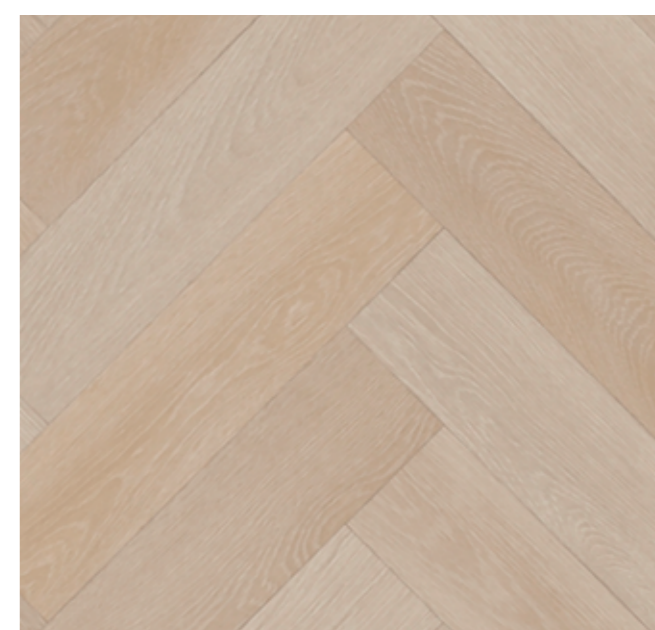

ANCARES HERRINGBONE GREGE 35,5 x 8,8 cm
Raccords 100 x 100 cm

ICONIK LifeTex
ICONIK ConfortTex
ICONIK ResisTex
ICONIK SuperTex
ICONIK Eco+
ICONIK Life
ICONIK Confort
ICONIK Restit
ICONIK Pro 40
ICONIK Pro 70