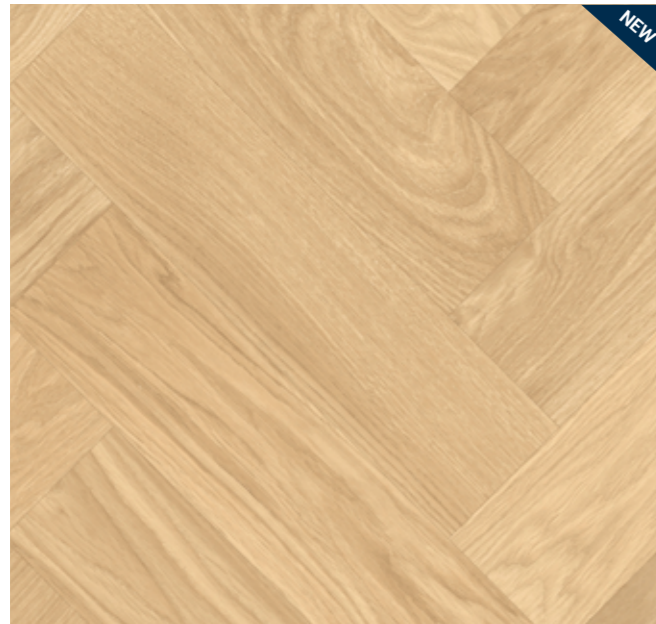

ICONIK LifeTex

**SKANE HERINGBONE
BLONDE**

47,25 x 11,75 cm
Raccords 200 x 100 cm

**SKANE HERINGBONE
BROWN**

47,25 x 11,75 cm
Raccords 200 x 100 cm

**SKANE HERINGBONE
NATURAL**

47,25 x 11,75 cm
Raccords 200 x 100 cm