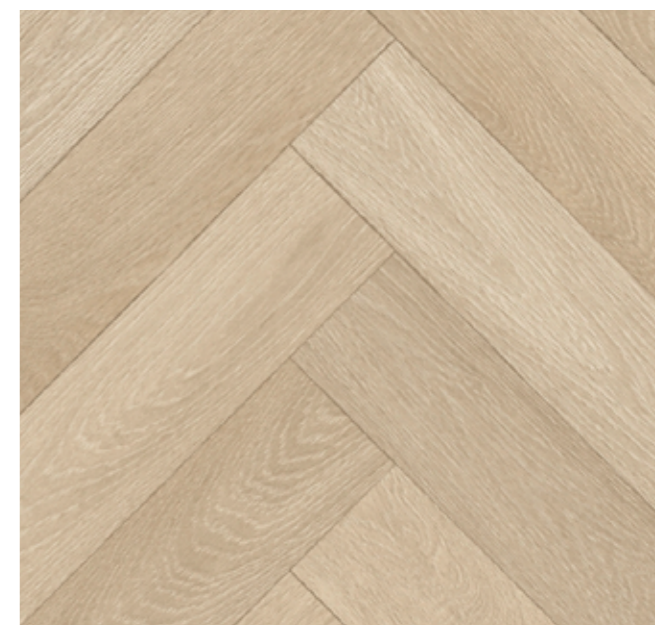

TREND OAK CREAMY WHITE 72/28 x 7 cm
Raccords 100 x 100 cm

WINTER PINE SMOKE 100 x 20 cm
Raccords 100 x 100 cm

ANCARES HERRINGBONE BEIGE 35,5 x 8,8 cm
Raccords 100 x 100 cm

TREND OAK BEIGE 72/28 x 7 cm
Raccords 100 x 100 cm