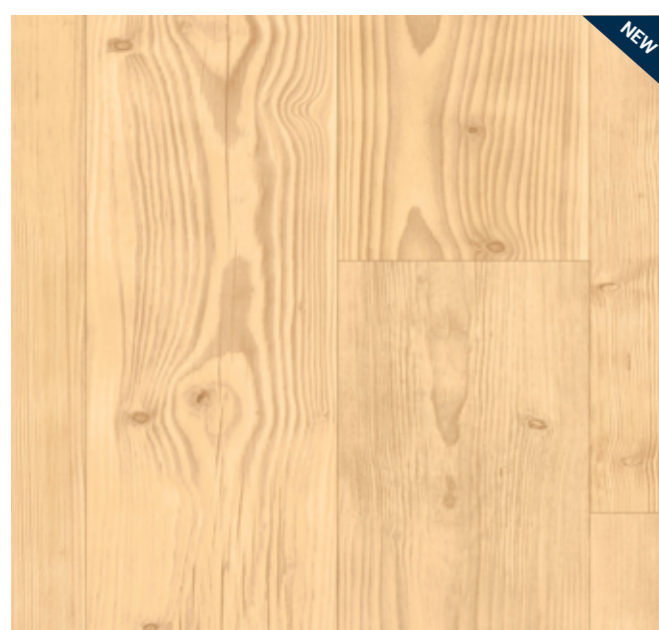

ICONIK Resist

ROBUR WHITE 100 x 7,8 cm
Raccords 100 x 100 cm

TYROL PINE WHITE 150 x 20 cm
Raccords 200 x 150 cm

WINTER PINE GREGE 100 x 20 cm
Raccords 100 x 100 cm

WOOLLAND OAK NATURAL 100 x 16,7 cm
Raccords 100 x 100 cm