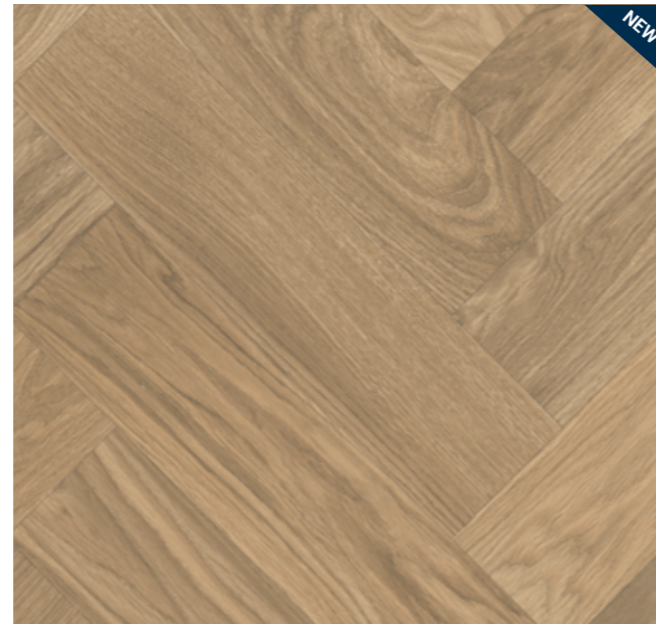

ICONIK LifeTex

**SKANE HERINGBONE
BLONDE**

47,25 x 11,75 cm
Raccords 200 x 100 cm

**SKANE HERINGBONE
BROWN**

47,25 x 11,75 cm
Raccords 200 x 100 cm

**SKANE HERINGBONE
NATURAL**

47,25 x 11,75 cm
Raccords 200 x 100 cm