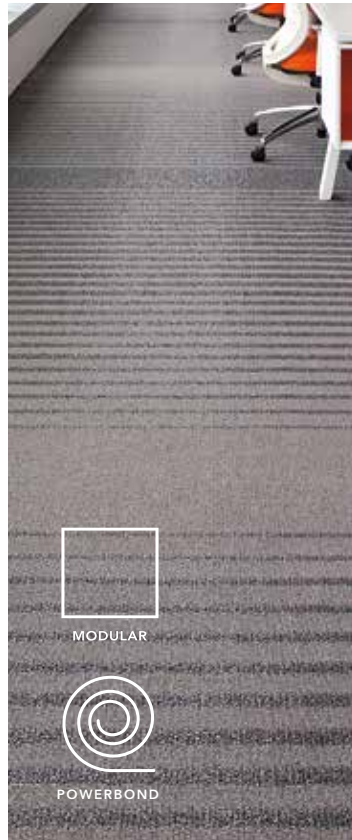

PLEXUS COLOUR IV 02875  
Powerbond Installation

Tandus | Centiva  
A Tarkett Company

**PRODUCT COORDINATES - SOFT SURFACE**

**ATMOSPHERE**

**NONCONFORM II**

**DV8**

**INTERCONNECTED**

**CODE/CODE TRANSITION**