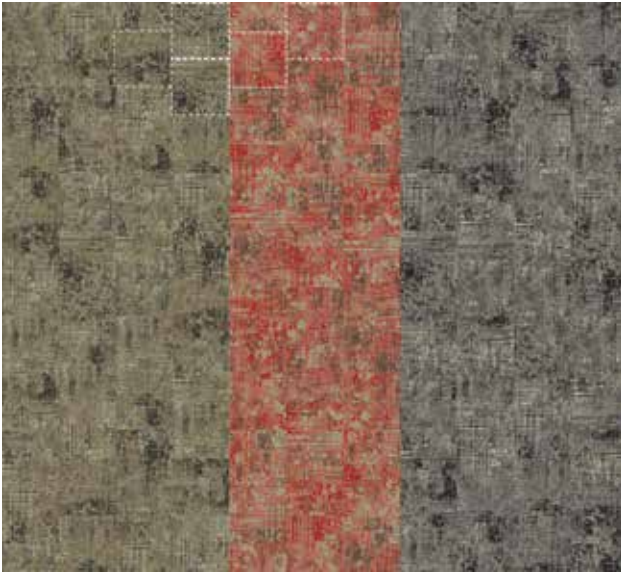

## Modular

24" x 24" Vertical Ashlar

Minted 15605

Eastern Sky 15606

Edge Shadow 15613

24" x 24" Vertical Ashlar

Tanned Taupe 15608

Guidelines 15602

Stone Lithograph  
15612