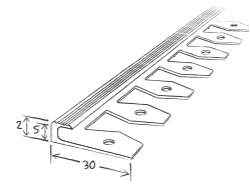

FLEXIBLES ALUMINIUMPROFIL

Zum Verschrauben

- Silber 1456 011
- Edelstahl 1456 012
- 📦 10 Stück zu 2,5 lfm