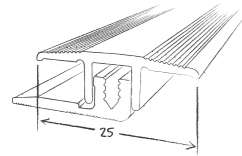

PROFILE

ÜBERGANGSPROFIL

Aluminium Übergangprofil zum Verschrauben

- Silber 1451 011
- Edelstahl 1451 012
- 📦 10 Stück zu 2,7 lfm