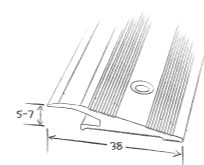

ALUMINIUM RAMPENPROFIL

Zum Verschrauben

- Silber 1454 011
- Edelstahl 1454 012
- 📦 10 Stück zu 2,7 lfm