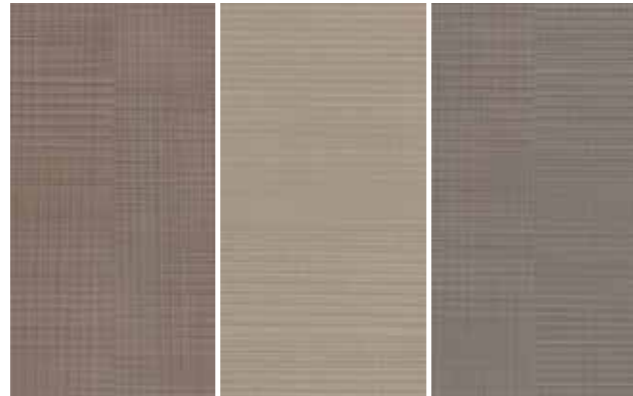

COTTON .....
60 x 60 cm

BROWN 24644032
LIGHT GREY 24644033
MEDIUM GREY 24644034