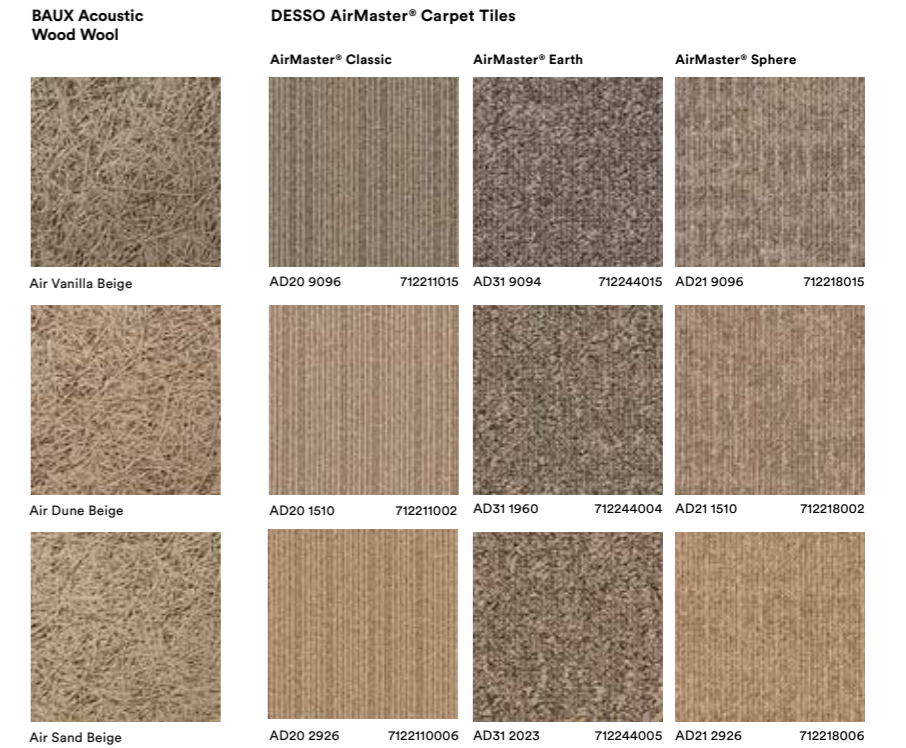

Minerals

Instantly grounding expressions in beige inspired by the building blocks of earth. In the Minerals Collection you'll discover classic Vanilla as well as warm and inviting shades in Sand and Dune.