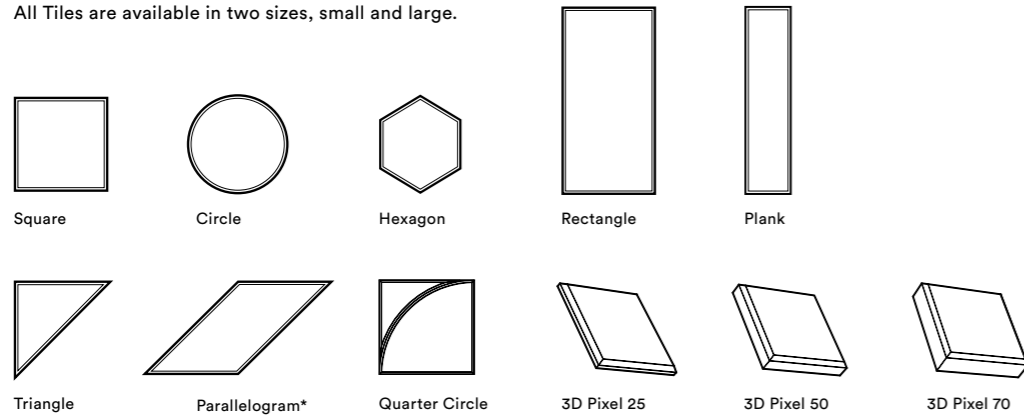

BAUX Acoustic Wood Wool – Products

Tiles

All Tiles are available in two sizes, small and large.

Panels

All Panels are available in one size, 1160x580 mm.

Ceiling Panels

All Ceiling panels are available in one size, 1200x600 mm, for concealed or exposed grid.