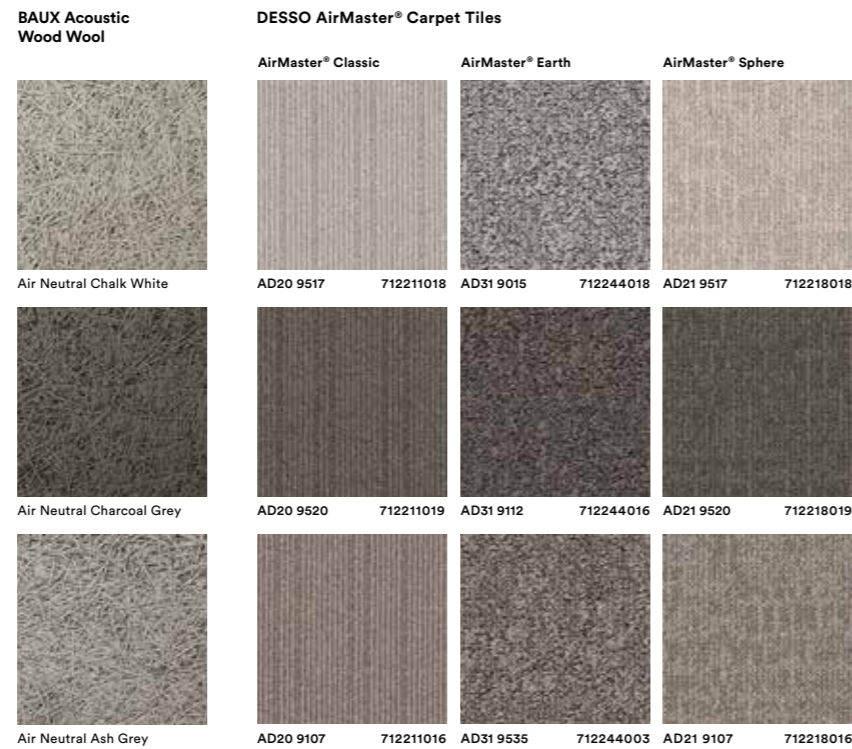

Neutrals

A clean slate for simple statements, and a cooperative starting point for vibrant interior features. The Neutrals Collection ranges from Chalk White to cool and stabilising Ash and Charcoal Greys.