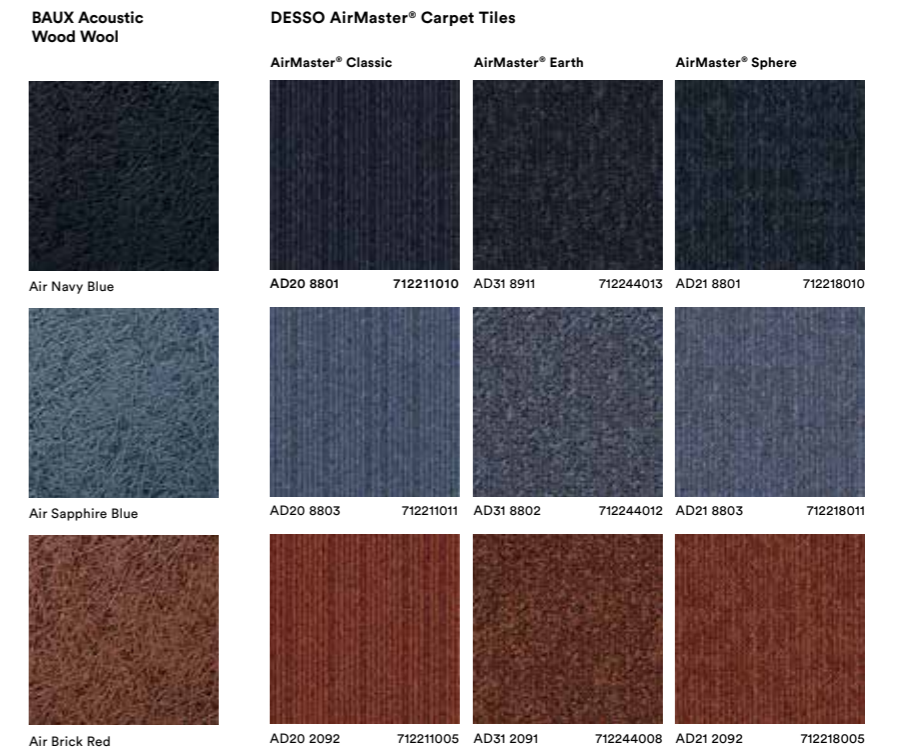

Neutrals

A clean slate for simple statements, and a cooperative starting point for vibrant interior features. The Neutrals Collection ranges from Chalk White to cool and stabilising Ash and Charcoal Greys.

Minerals

Instantly grounding expressions in beige inspired by the building blocks of earth. In the Minerals Collection you'll discover classic Vanilla as well as warm and inviting shades in Sand and Dune.

Oceanic

A voyage from deep and confident waters to iron-rich shorelines. The Oceanic Collection empowers calm yet authoritative interiors with Navy and Sapphire blues and spirited Brick Red.

Florals

Heat and playfulness bloom in this colour trio primed for spontaneous accents and bold interior statements. In the Florals Collection you'll find Blush Pink, Amber Orange and Cinnamon Brown.