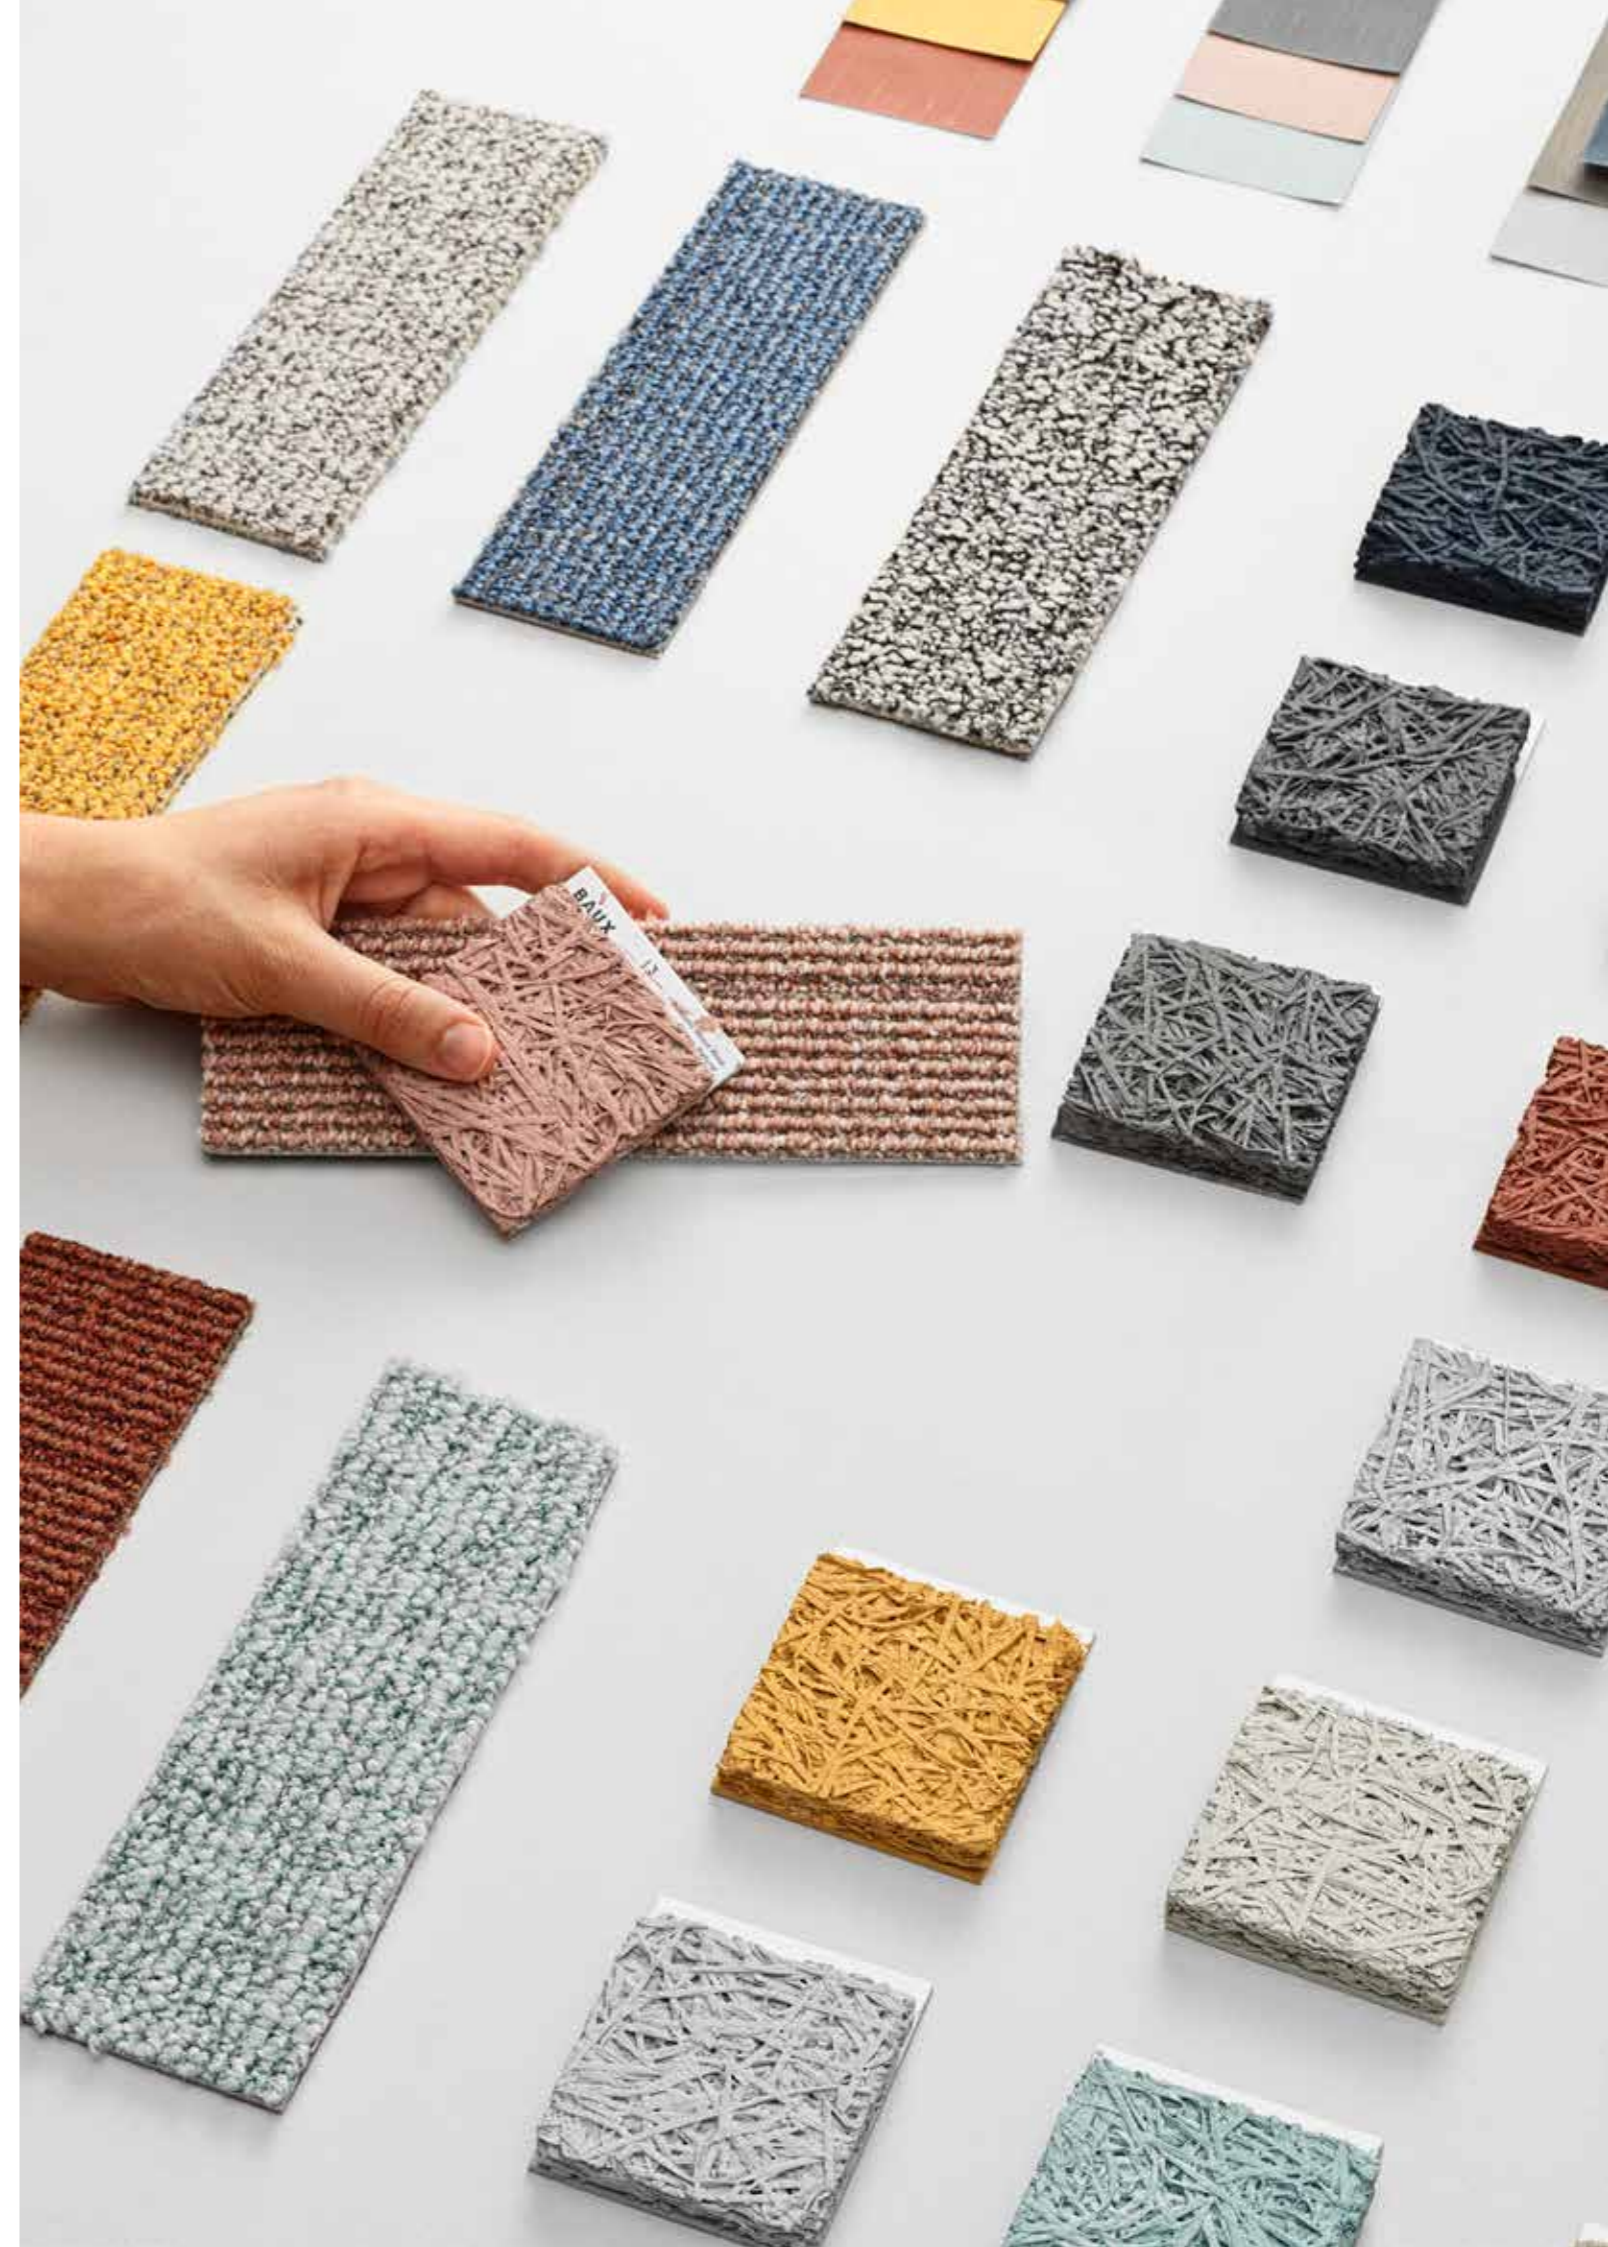

An inspirational meeting of function, colour and texture

To build a bridge and get the multi-textural flooring, wall and ceiling surfaces of Tarkett and BAUX to speak the same colour language, we called upon the international design studio Form Us With Love.

The result is a thoughtfully coordinated and versatile palette, ranging from grounding minerals to warming florals and lofty forest hues.

“We want to provide professional creatives with a means of exploring mix-and-match possibilities and achieving an infinite range of palette diversity within the realm of architecture.”

John Löfgren, Co-Founder of Form Us With Love