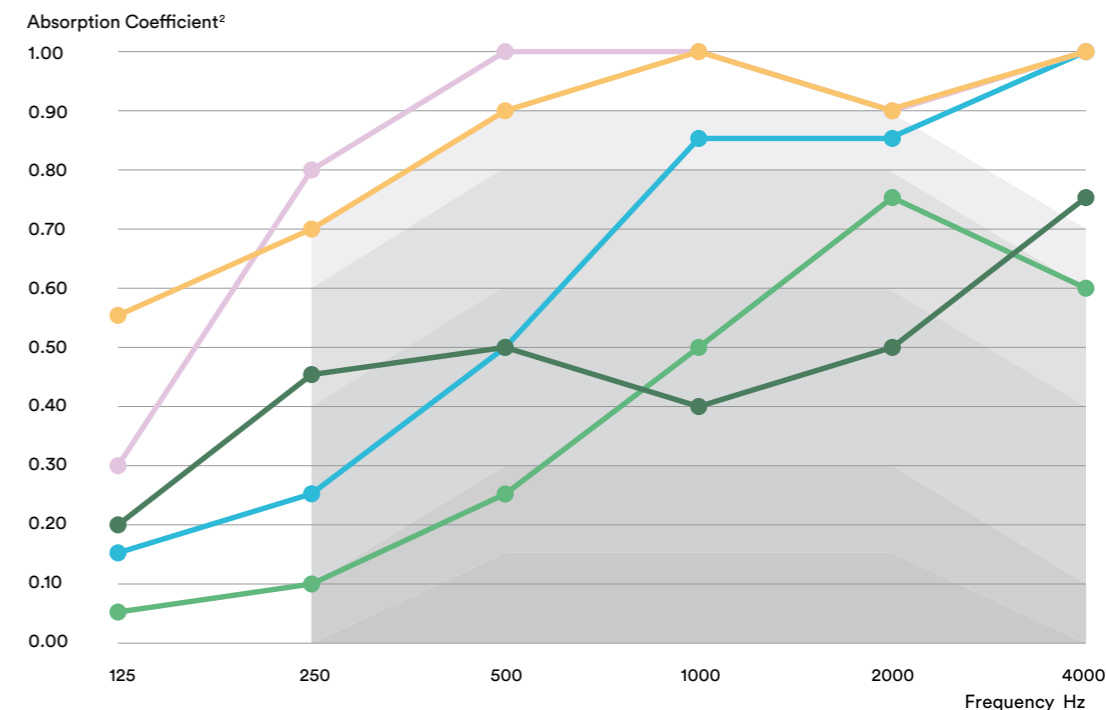

2. An absorption coefficient is one of the key efficiency markers for acoustic materials, showing how much sound is absorbed at different frequencies. In the absorption spectrum, 0 indicates perfect reflection, and 1 indicates perfect absorption. Which one is ideal? It really depends on the kind of acoustic landscape you are aiming to build. While some spaces require maximum tranquility, in others, a bit more bustle and ambience may be desired. Our assortment addresses a range of absorption needs to help you achieve your goals.

	Installation	α_w	NRC	SAA	Class
●	BAUX 25 mm	0.30	0.40	0.41	D
●	3D Pixel	0.50 (MH)	0.60	0.62	D
●	BAUX 25 mm +40 mm Stone Wool	1.0 (H)	0.95	0.95	A
●	BAUX 25 mm +200 mm slot	0.50 (H)	0.45	0.46	D
●	BAUX 25 mm +40 mm Stone Wool +200 mm slot	0.90 (H)	0.90	0.90	A