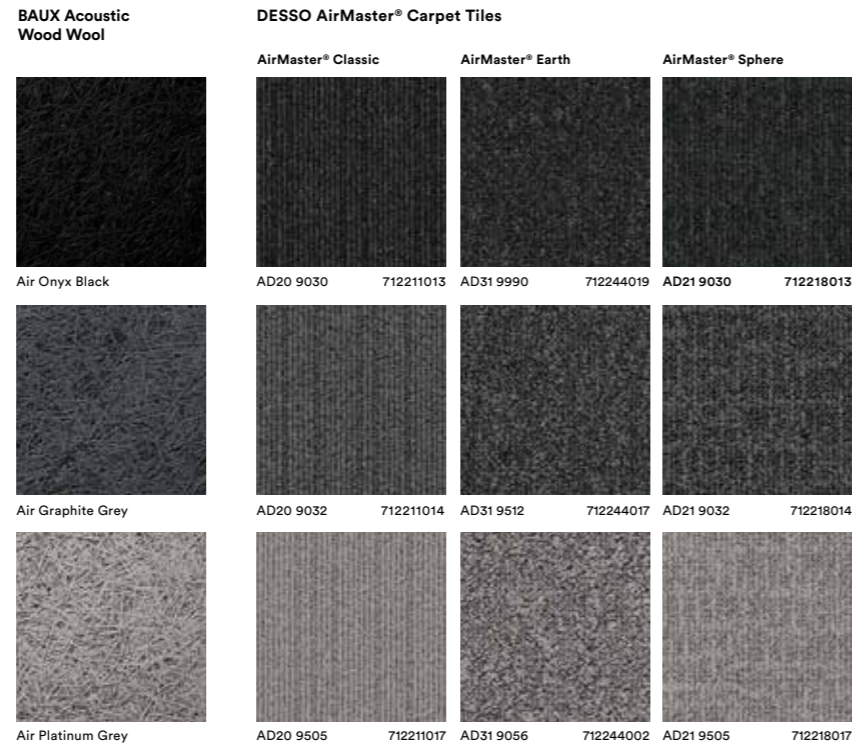

Neutrals

A clean slate for simple statements, and a cooperative starting point for vibrant interior features. The Neutrals Collection ranges from Chalk White to cool and stabilising Ash and Charcoal Greys.