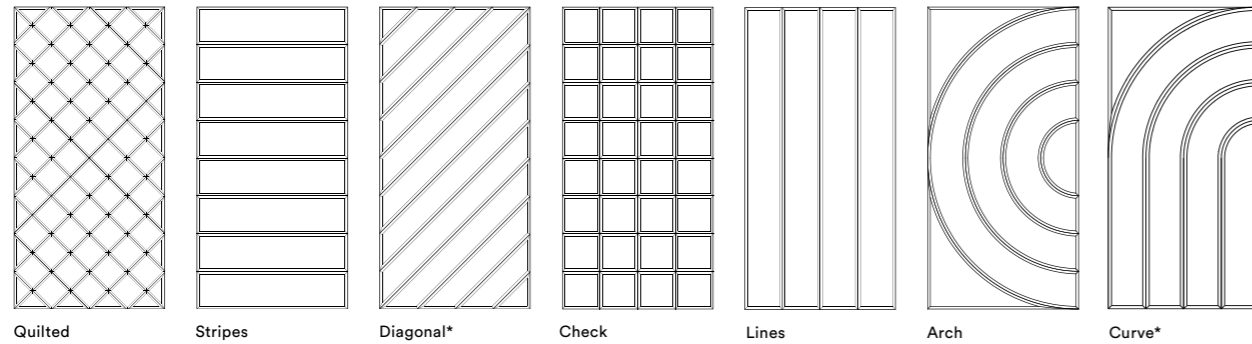

BAUX Acoustic Wood Wool – Products

Tiles

All Tiles are available in two sizes, small and large.

Panels

All Panels are available in one size, 1160x580 mm.

Ceiling Panels

All Ceiling panels are available in one size, 1200x600 mm, for concealed or exposed grid.