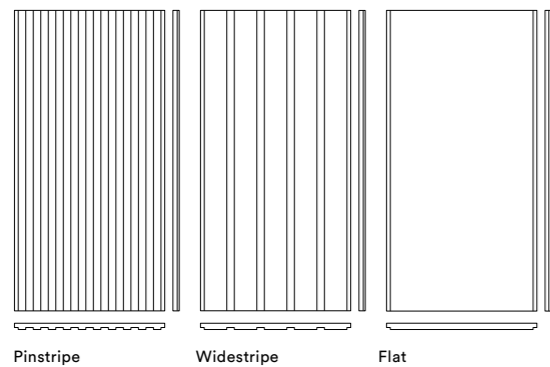

BAUX Acoustic Wood Wool – Products

Tiles

All Tiles are available in two sizes, small and large.

Panels

All Panels are available in one size, 1160x580 mm.

Ceiling Panels

All Ceiling panels are available in one size, 1200x600 mm, for concealed or exposed grid.