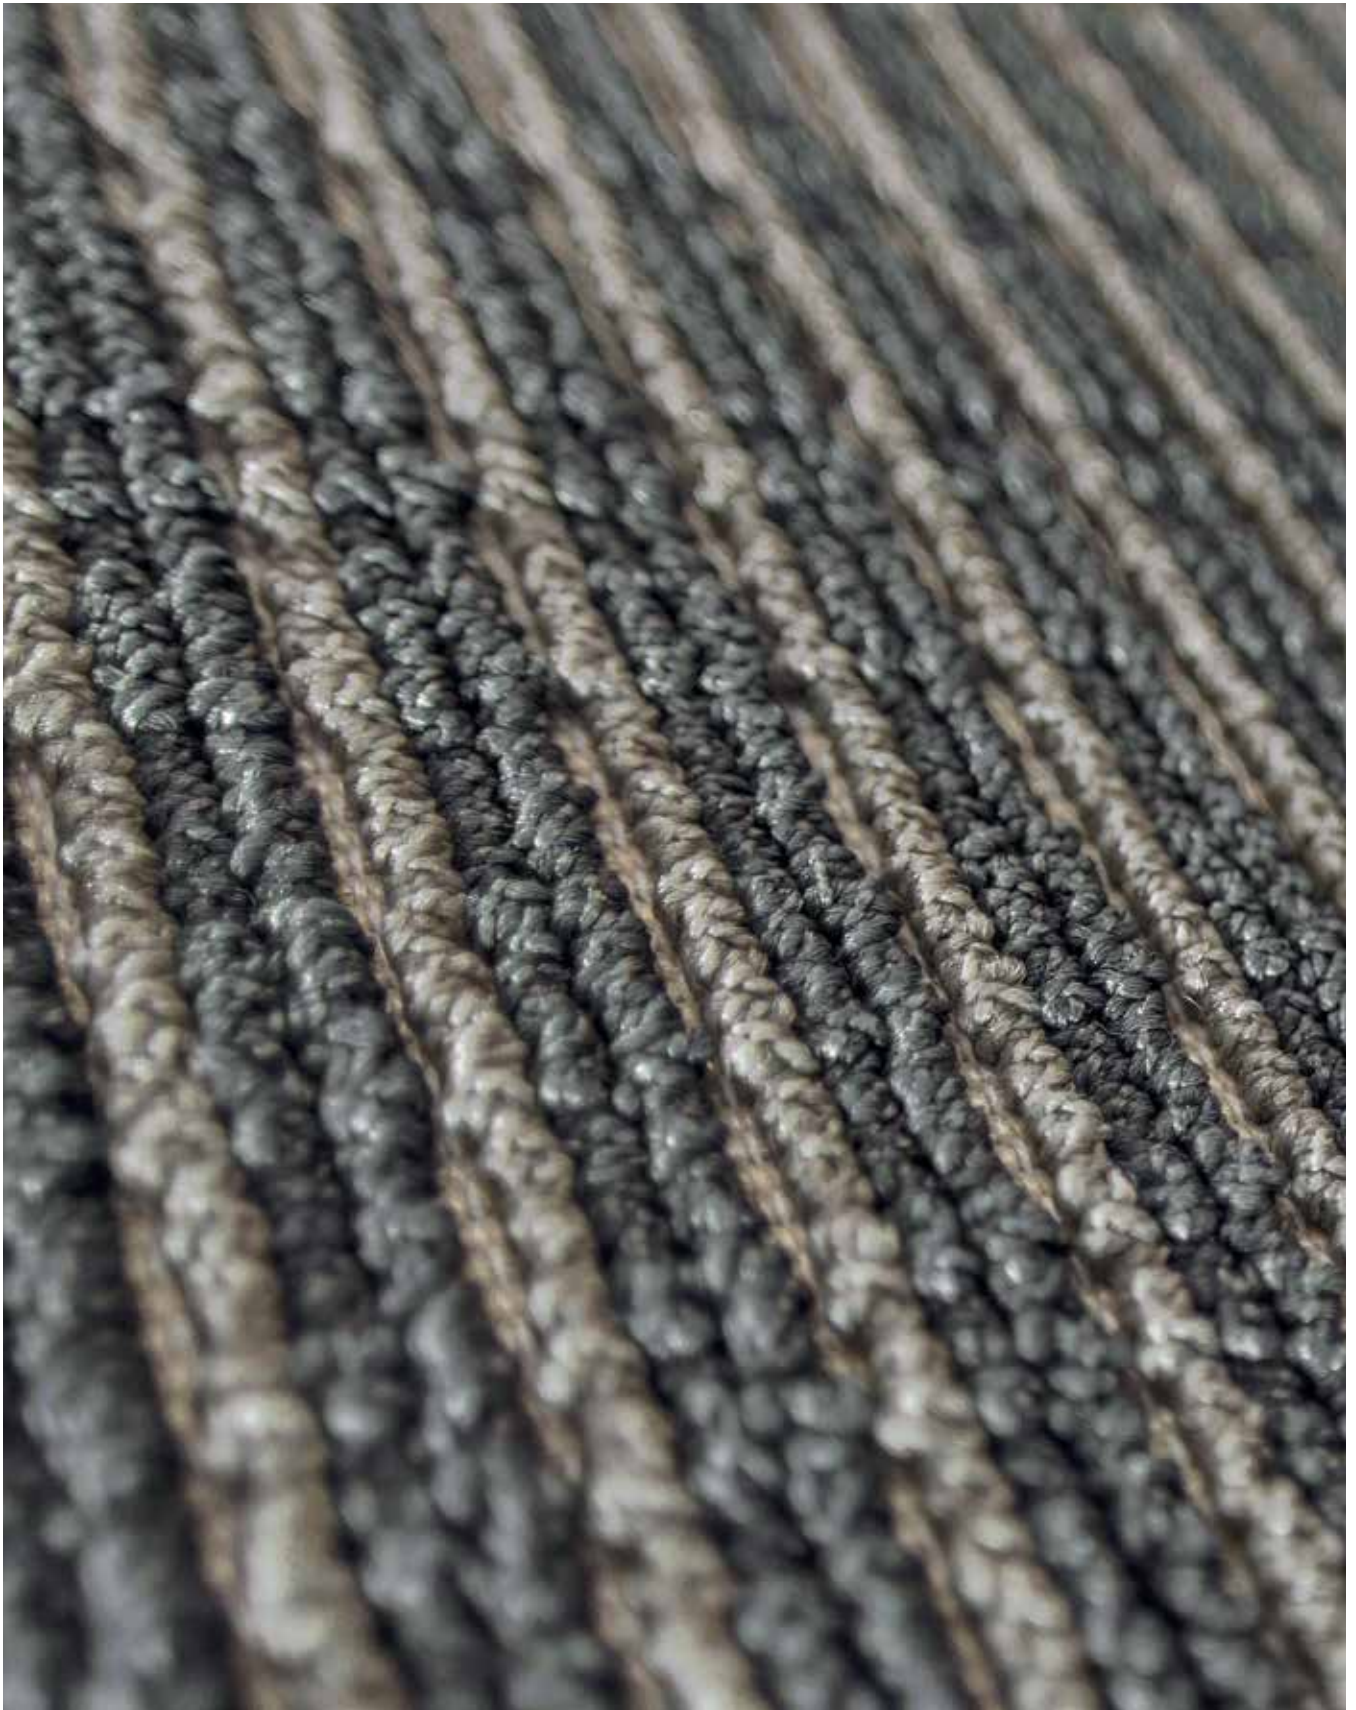

INDENT | CRESTED BLADE