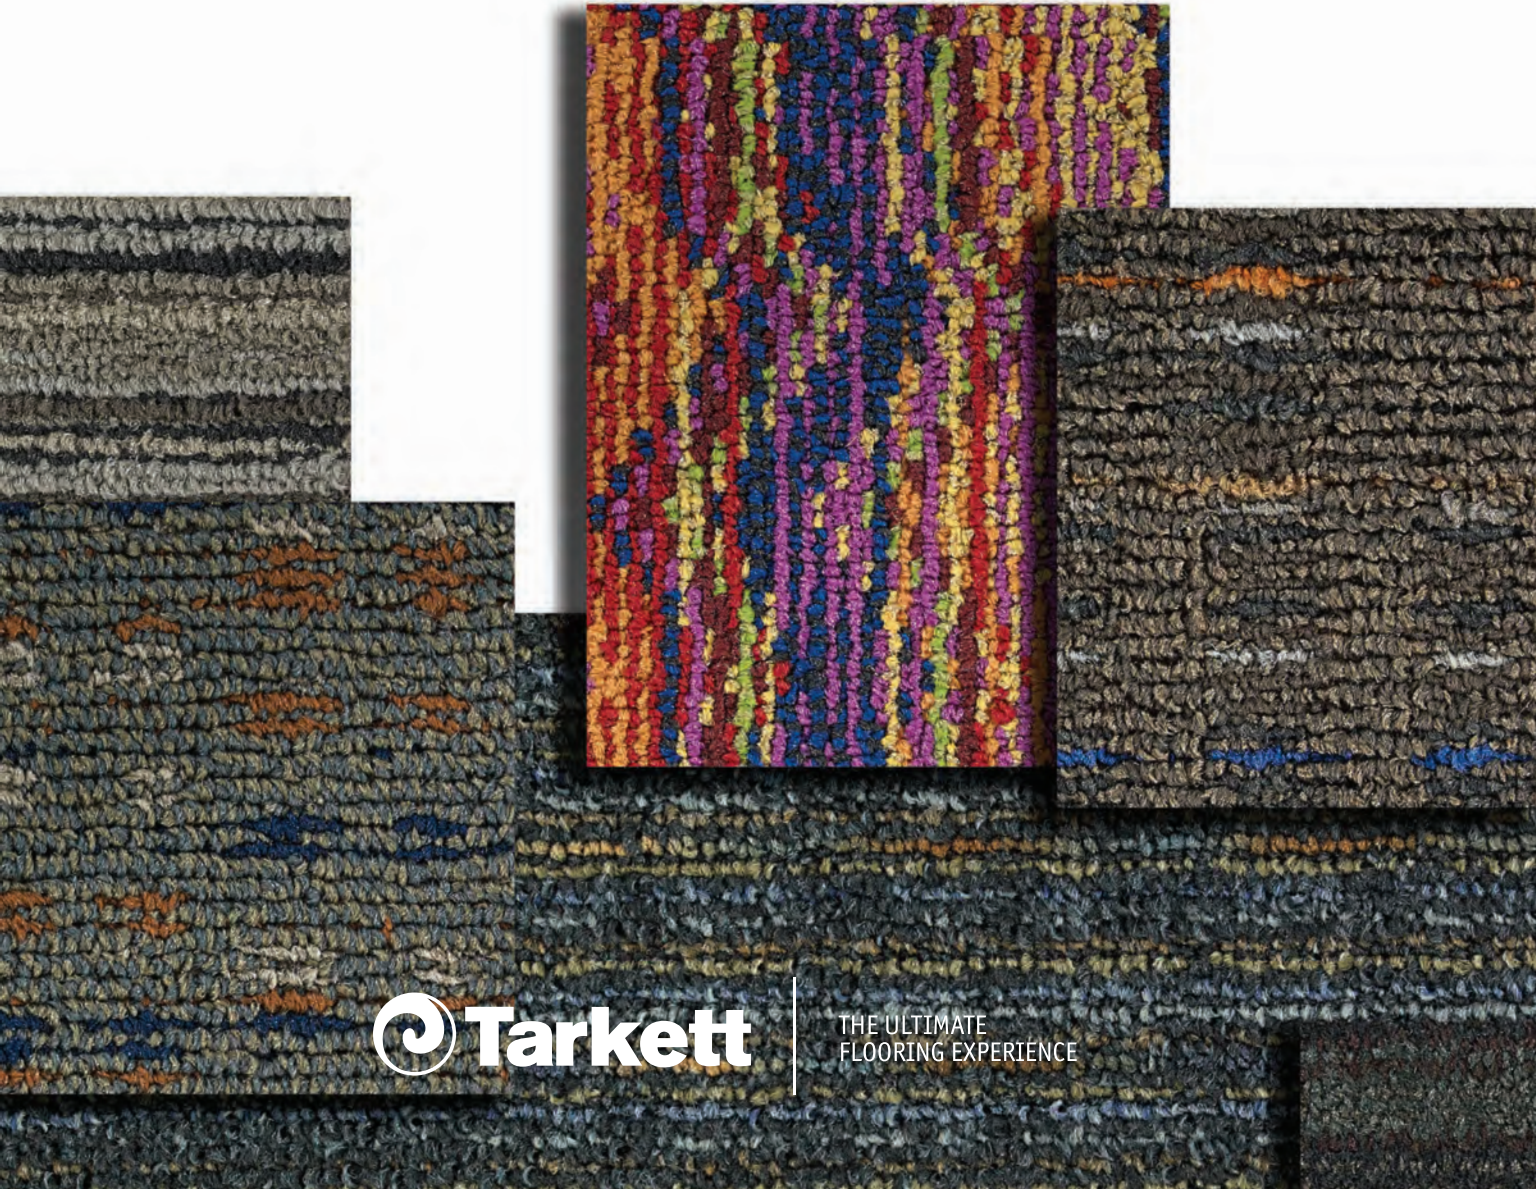

* Only available in modular

GROUP VI

1. Jackson ENCHANTED FOREST

2. Plexus Colour III LIME ZEST

3. Plexus Colour III BRUSHED SILVER

4. Evanesce MAXIMUM BLUE

5. HalfTone FLUORESCENT

6. DV8 PEACE FROG

7. Plexus Colour III DARK SHADOW

8. Plexus Colour III SALT RIVER

Tandus | Centiva

A Tarkett Company

TANDUS-CENTIVA.COM 800.248.2878

Powerbond® Freeform® Modular Broadloom Woven LVT

THE ULTIMATE
FLOORING EXPERIENCE