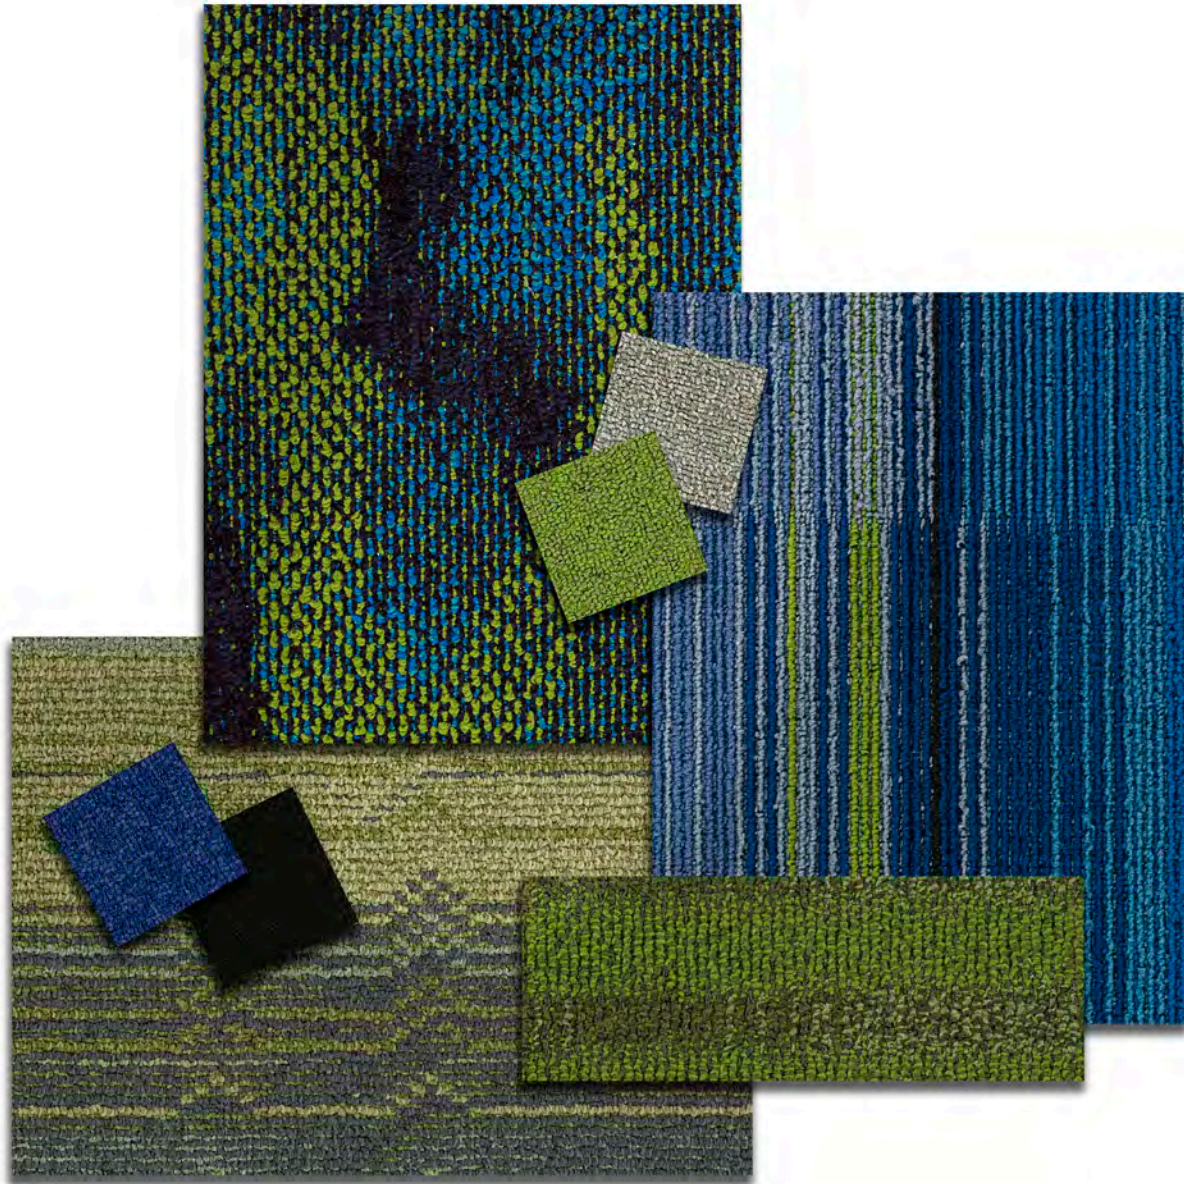

2. DV8 SUGAR SHACK

3. Paradigm PARTICULAR

4. Box Study COMPOSE

5. Glacial Striae ISOTAUPE*

6. Inline PENNANT*

7. Arete FRESH EARTH*

8. Rivet CHERRY-FLIP*

9. Arete CLAY RED*

10. Stack 9 BURGUNDY ROAD

* Only available in modular

GROUP V

- 1. Glacial Striae **CARBON RANGE***
- 2. Regiment **METEOR SHOWER**
- 3. Rivet **HIGHWIRE***
- 4. Stack 9 **BLACK ALUMINUM**
- 5. Rivet **CIRROSTRATUS***
- 6. Accentuate **EMERY STONE**
- 7. Stack 9 **CITYSCAPE**
- 8. Emphasize **SPIDER SILK***
- 9. Accentuate **DARYA**
- 10. Accentuate **SPIDER SILK**

* Only available in modular

GROUP VI

1. Jackson ENCHANTED FOREST

2. Plexus Colour III LIME ZEST

3. Plexus Colour III BRUSHED SILVER

4. Evanesce MAXIMUM BLUE

5. HalfTone FLUORESCENT

6. DV8 PEACE FROG

7. Plexus Colour III DARK SHADOW

8. Plexus Colour III SALT RIVER

Tandus | Centiva

A Tarkett Company

TANDUS-CENTIVA.COM 800.248.2878

Powerbond® Freeform® Modular Broadloom Woven LVT

THE ULTIMATE
FLOORING EXPERIENCE