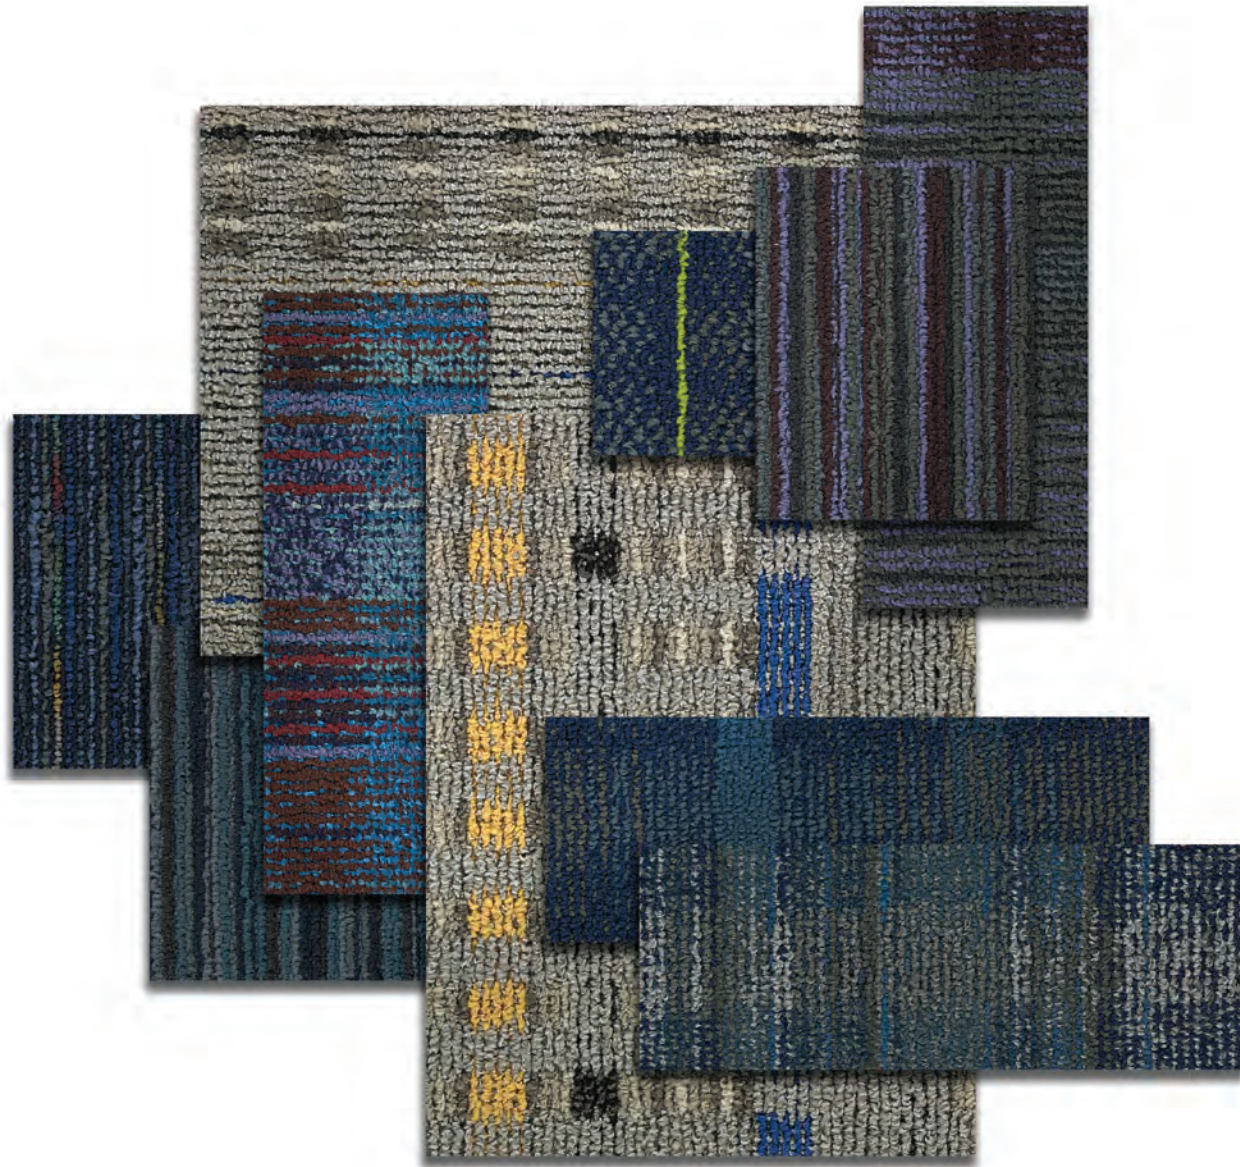

GROUP I

1. Accentuate TRONA
2. Paradigm SEAHORSE
3. Stack 9 SPLASH
4. Glacial Striae BERYL*
5. Emphasize TRONA*

6. Arete BERYL / ARCTIC SEA*
7. Stack 9 MINERAL SPRING
8. Rivet BLUE HORIZON*
9. Glacial Striae AMETHYST FLOE*
10. Arete AMETHYST FLOE*

* Only available in modular